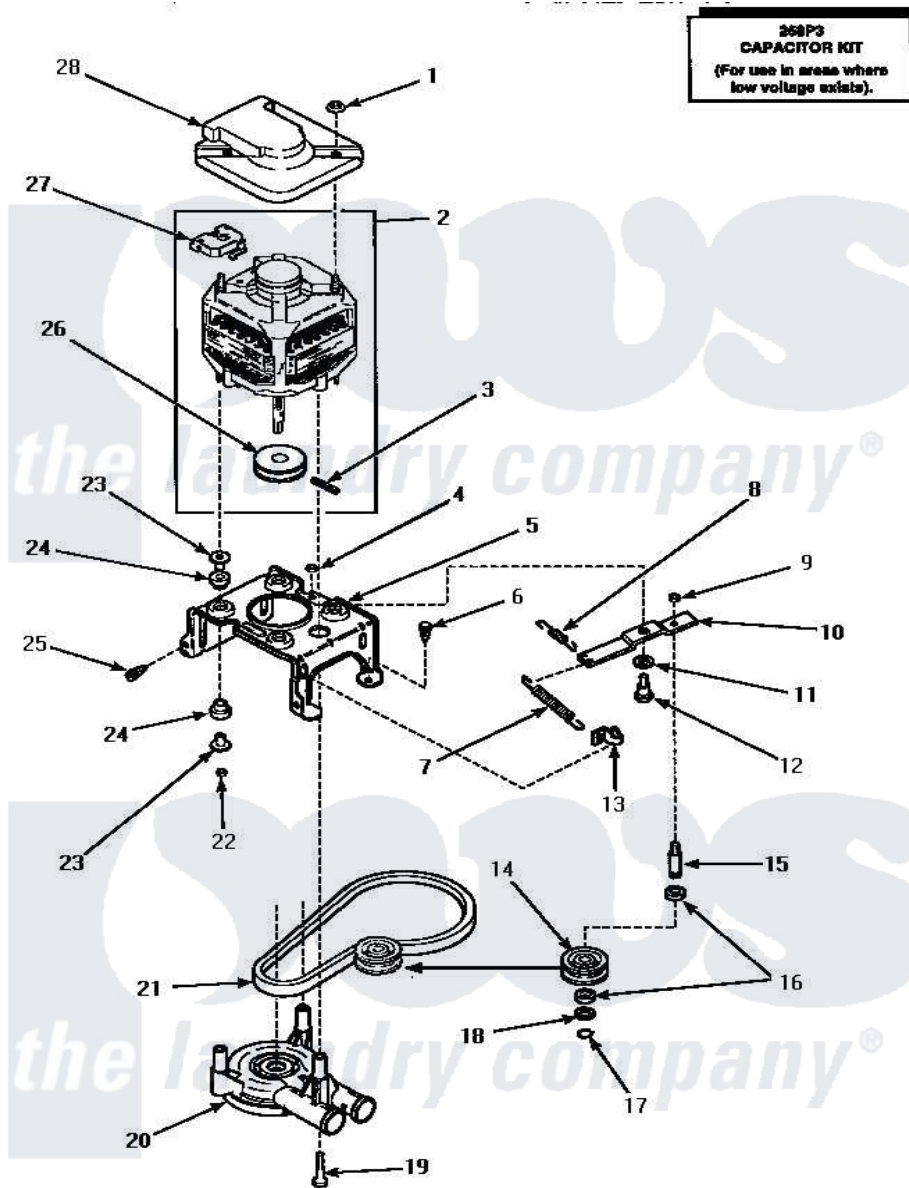

Amana AWM692 12 - MOTOR, MTG BRKT, BELT, PUMP & IDLER ASSY

MOTOR, MOUNTING BRACKET, BELT, PUMP AND IDLER ASSEMBLY

Amana [Residential Amana AWM692 Washer Parts](#) Parts Diagram 12 - MOTOR, MTG BRKT, BELT, PUMP & IDLER ASSY

[Click on the part number to view part](#)

| Item | Original Part Number | Replaced By | Status | Part Description |
|------|------------------------|--------------------------|---------------|--------------------------|
| 1 | 35139 | | Not Available | PALNUT |
| 2 | 34571 | 27001215 | | Motor W/Pulley |
| 3 | 23750 | | | Pin, Roll |
| 4 | 52566 | 27001225 | | Nut, Jam Mid Lock 1/4-20 |
| 5 | 34890 | | Not Available | BRACKET,MOTOR MOUNT |
| 6 | Y31645 | 27001200 | | Screw |
| 7 | 33110 | 37366 | | Spring, Idler |
| 8 | 30620 | | Not Available | SPRING,IDLER LEVER HEL |
| 9 | 28803 | 2221070 | | Clamp, Nylon |
| 10 | 31054 | 40041002 | | Lever, Idler |
| 11 | 81392 | 40054701 | | Washer |
| 12 | 27229 | 40038901 | | Screw, 1/4-20 |
| 13 | 28849 | | | Clip, Spring |
| 14 | 28800 | | Not Available | WHEEL,IDLER |
| 15 | 28802 | | | Shaft, Idler |
| 16 | Y29443 | | | Washer, Felt |

| | | | |
|----|-----------------------|--------------------------|-------------------------|
| 17 | 23748 | | Ring, Retaining |
| 18 | 52549 | | Washer, 501 ID X3/4 Odx |
| 19 | Y34565 | 40063701 | Screw, 10-16 x 1.75 |
| 20 | 35742P | 27001233 | Pump |
| 21 | 28808 | | Belt, Agitate And Spin |
| 22 | 35423 | 3400029 | Nut, Adapter Plate |
| 23 | 34791 | | Post, Mount-Motor |
| 24 | 34788 | | Mount, Motor |
| 25 | Y31645 | 27001200 | Screw |
| 26 | 27171 | Not Available | PULLEY,MOTOR |
| 27 | 35632 | Not Available | SWITCH, MOTOR |
| 28 | 34754 | 40112301 | Shield, Motor |
| NI | 258P3 | Not Available | KIT,CAPACITOR |