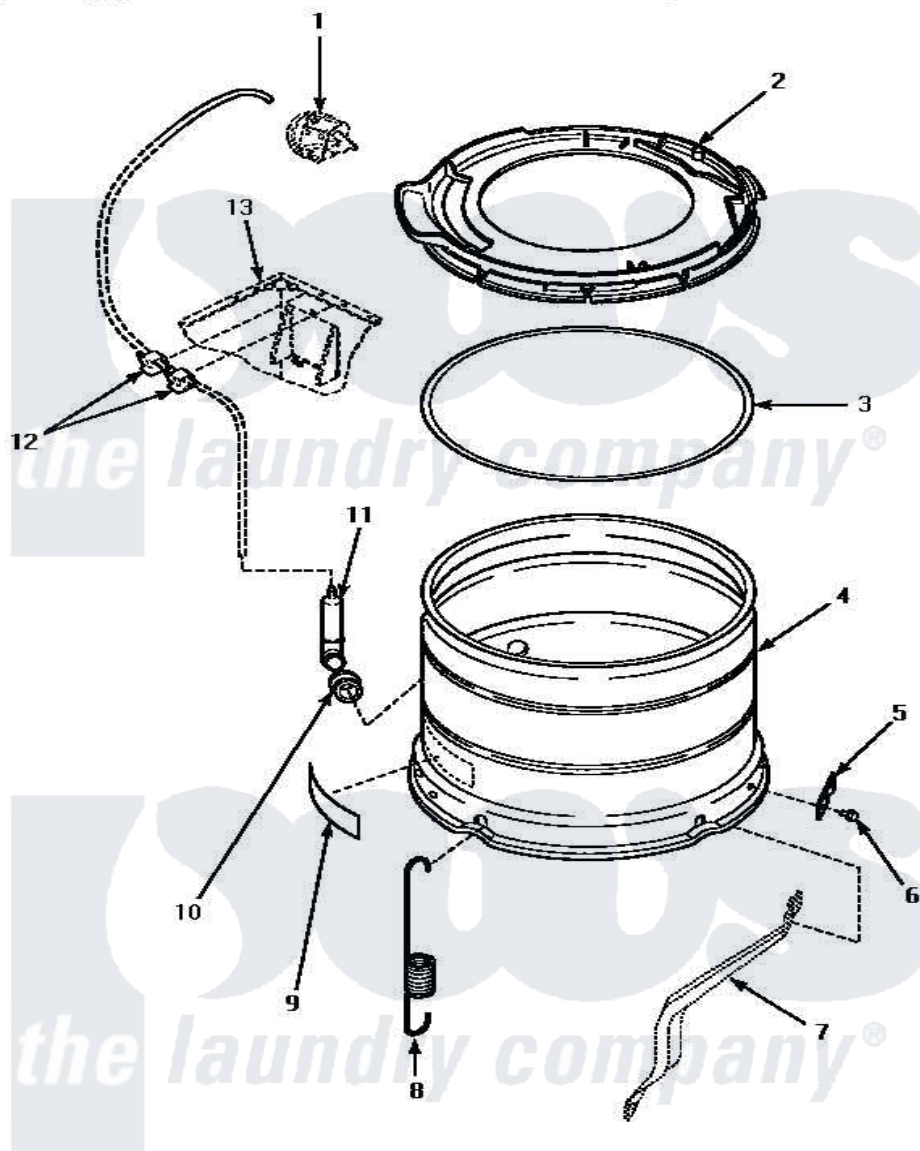

Amana AWM692 13 - OUTER TUB, COVER & PRESSURE HOSE

OUTER TUB, COVER AND PRESSURE HOSE

Amana Residential Amana AWM692 Washer Parts Parts Diagram 13 - OUTER TUB, COVER & PRESSURE HOSE

Click on the part number to view part

Item	Original Part Number	Replaced By	Status	Part Description
1	Y00000000		Not Available	SEE NOTE PRESSURE SWITCH
2	36025	36025P		Assembly, Tub Cover and Gasket
3	32857			Gasket, Tub Cover Small
4	34438P			Assembly, Outer Tub
5	27926			Plate, Leg .063
6	35369	40128701		Screw, 5/16-18 X .50
7	Y00000000		Not Available	SEE NOTE SUPPORT LEG
8	35948			Spring, Leg-Large Tub
9	500049		Not Available	STICKER
10	29175	40037801		Grommet
11	30907	40008501		Assembly, Pressure Bulb
12	21036			Clip, Cable
13	Y00000000		Not Available	SEE NOTE CABINET