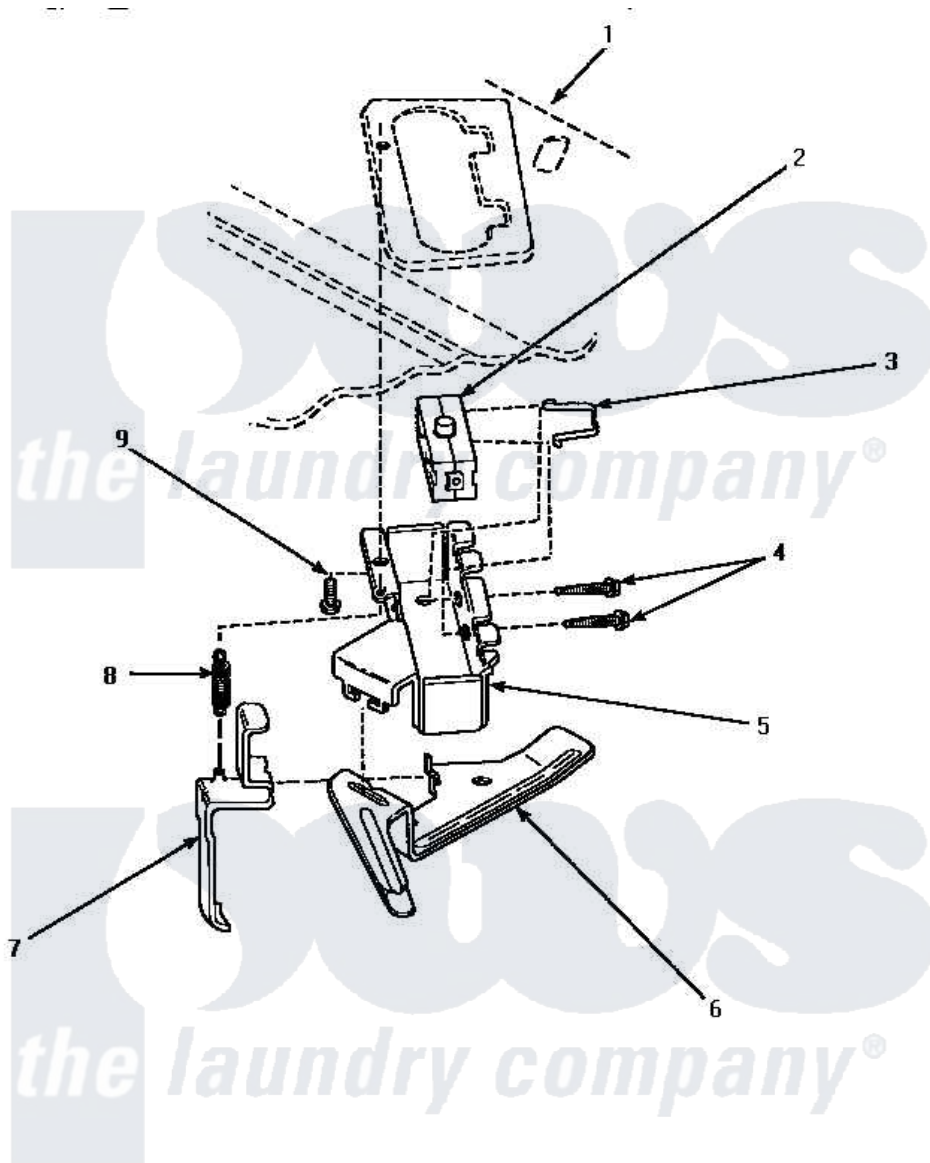

Amana AWM692 14 - OUT-OF-BALANCE SWITCH

OUT-OF-BALANCE SWITCH

Amana [Residential Amana AWM692 Washer Parts](#) Parts Diagram 14 - OUT-OF-BALANCE SWITCH

[Click on the part number to view part](#)

Item	Original Part Number	Replaced By	Status	Part Description
1	Y00000000		Not Available	SEE NOTE CABINET TOP
2	33445	27001095		Switch, Lid
3	33433		Not Available	CLIP,HOLDER-SWITCH
4	36510			Screw
5	34679P		Not Available	SWITCH HOLDER
6	33441			Arm, Actuator
7	33442			Lever, Unbalanced Load
8	33443			Spring
9	23962	W10116760		Screw