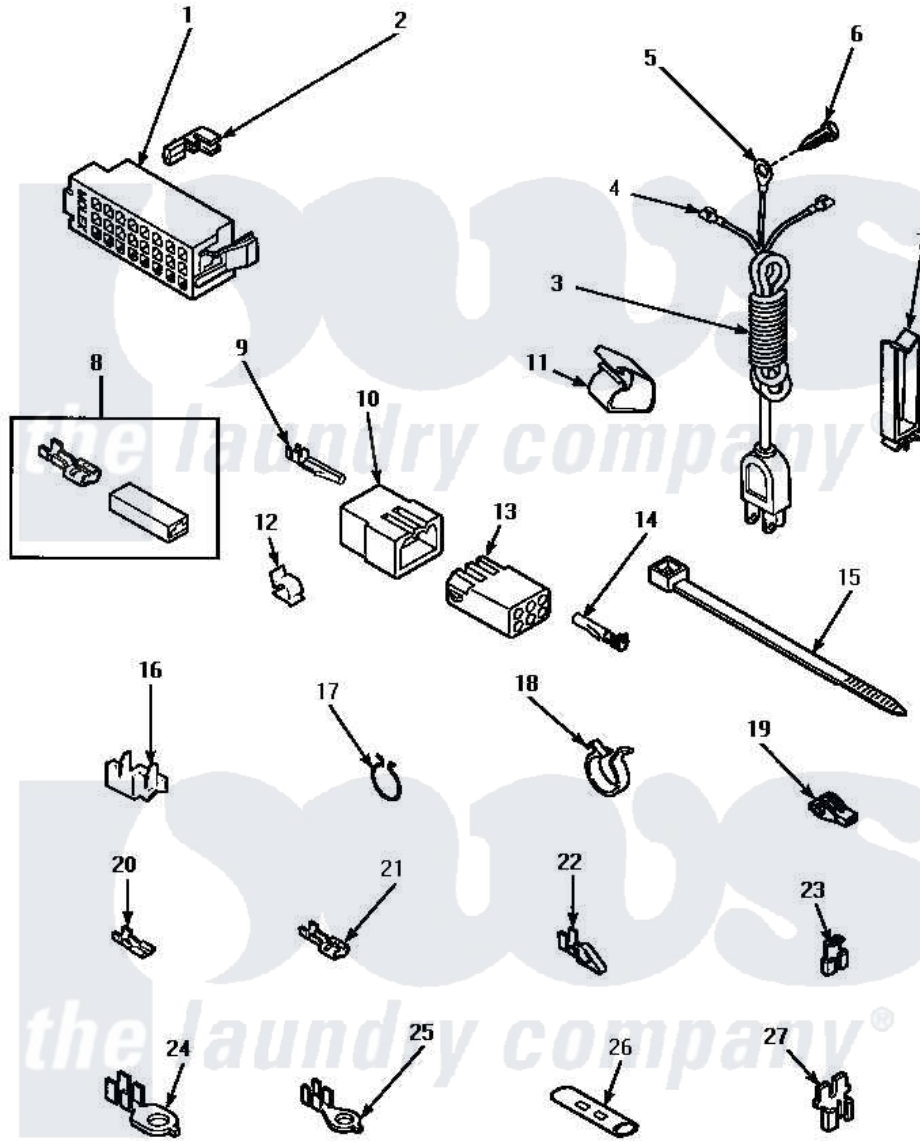

# Amana AWM692 15 - POWER CORD & TERMINALS

## POWER CORD AND TERMINALS

Amana [Residential Amana AWM692 Washer Parts](#) Parts Diagram 15 - POWER CORD & TERMINALS

[Click on the part number to view part](#)

Item	Original Part Number	Replaced By	Status	Part Description
1	<a href="#">34123</a>			Housing, LH -24 Position
"	<a href="#">32746</a>			Housing, RH-24 Positi
2	<a href="#">Y00188</a>			Molex Terminal
3	Y34458		Not Available	POWER CORD ALL
4	03673		Not Available	NUT
5	Y0000000		Not Available	SEE NOTE GROUND WIRE, GREEN
6	<a href="#">52909</a>			Screw, 10B-16 X 1/2 HeX
7	36274		Not Available	CLIP, HARNESS
8	00234	<a href="#">00359</a>		Terminal Ultra Pod 250 X032F
9	<a href="#">Y00116</a>			Terminal, Pin-Male
10	<a href="#">23041</a>			Plug, 6 Circuit
"	<a href="#">23033</a>			Plug, 9 Circuit
"	26302		Not Available	PLUG,1 CIRCUIT
11	35521		Not Available	CLIP,HARNESS HOLDER
12	<a href="#">21036</a>			Clip, Cable
13	<a href="#">26708</a>			Receptacle, 6 Circuit

"	<a href="#">26301</a>		Receptacle, Molex
"	<a href="#">26163</a>		Receptacle, 9 Circuit
14	Y00117	<a href="#">5011-XX</a>	093 Female Socket
15	36466	<a href="#">M0321209</a>	Tie-Electrical
16	Y00161	<a href="#">B5733302</a>	Clip, Ground
17	<a href="#">51291</a>		Clip, Wire
18	61510	<a href="#">504034</a>	Clip, Wire
19	70210	Not Available	INSULATOR,BLUE
20	<a href="#">00112</a>		Terminal, Spade-3/16 Fe
21	Y00119	Not Available	SPADE TERMINAL(18 GAUGE) (1/4 INCH-(1) 18 GAUGE WIRE)
22	00220	Not Available	TERMINAL,CRIMP-SINGLE
23	<a href="#">Y00120</a>		Terminal, Flag-1/4 Fema
24	Y00113	Not Available	TERMINAL,RING-1/4 STUD
25	<a href="#">00110</a>		No.10 18 Gauge Wire
26	21091	Not Available	CONNECTOR TWO 1/4 INCH MALE
27	29673	Not Available	DOUBLE CONNECTOR