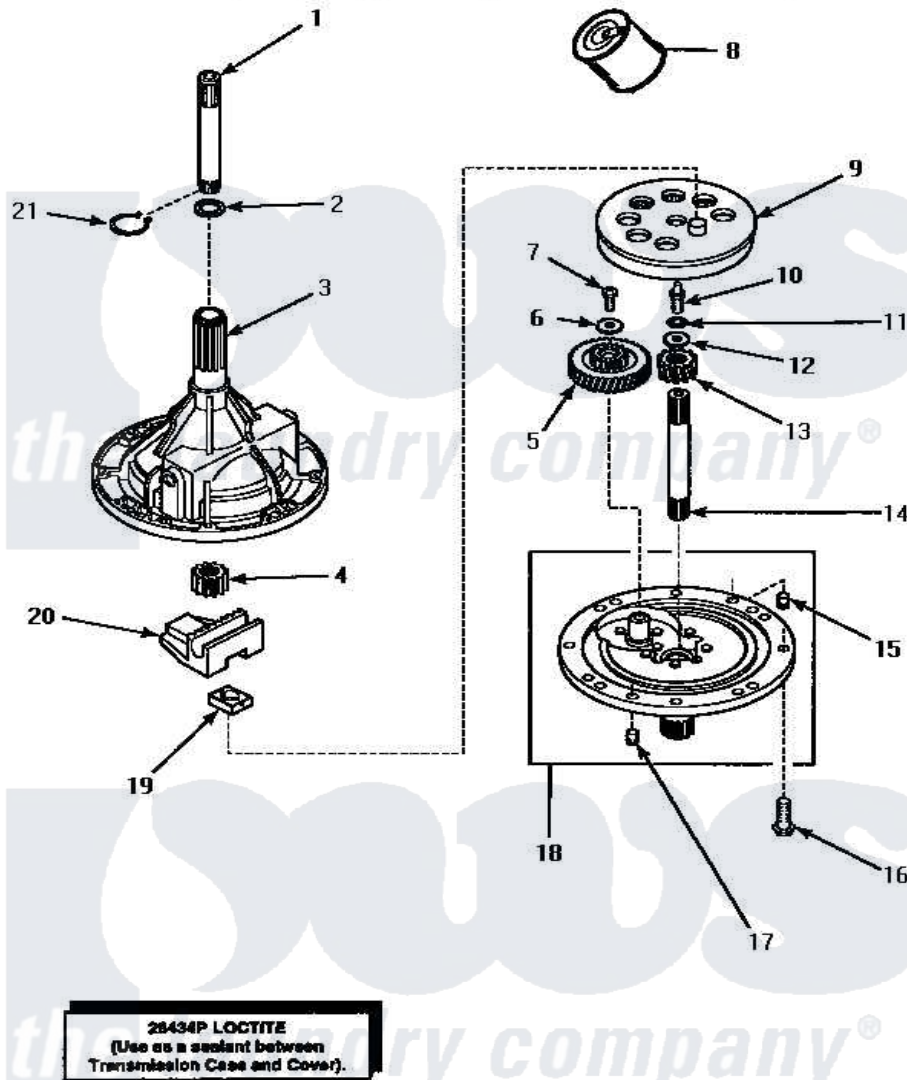

# Amana AWM693 01 - 34526 TRANSMISSION ASSY

## 34526 TRANSMISSION ASSEMBLY

Amana Residential Amana AWM693 Washer Parts Parts Diagram 01 - 34526 TRANSMISSION ASSY

Click on the part number to view part

Item	Original Part Number	Replaced By	Status	Part Description
1	<a href="#">Y36570</a>			Shaft, Output
2	<a href="#">35092</a>			Washer, 3628id X 1.00 X .056
3	33223		Not Available	ASSY,TRANSMISSION CASE
4	<a href="#">27003</a>			Pinion, Agitator
5	<a href="#">29161</a>			Gear, Reduction
6	29260		Not Available	WASHER
7	<a href="#">29273</a>			Screw, 1/4-20 X 3/8
8	<a href="#">27243P</a>			Oil, CW Transmission F-
9	<a href="#">26577</a>			Assembly, Gear And Stud
10	27030		Not Available	SCREW,1/4-20 SPECIAL
11	<a href="#">21456</a>			Lockwasher, 1/4 Intshkp
12	26509	<a href="#">40041501</a>		Washer
13	<a href="#">Y29160</a>			Pinion, Drive
14	<a href="#">34853</a>			Shaft, Input
15	<a href="#">27172</a>			Pin, Dowel
16	32814		Not Available	SCREW,1/4-20X7/8 SERRA

17	<a href="#">27172</a>		Pin, Dowel
18	34854	<a href="#">38290</a>	Assembly, Cover
19	<a href="#">26493</a>		Slide
20	<a href="#">Y31526</a>		Rack
21	<a href="#">27197</a>		Ring, Retaining
NI	Y34526	<a href="#">34526P</a>	Assembly, Transmission
"	28434P	Not Available	LOCTITE