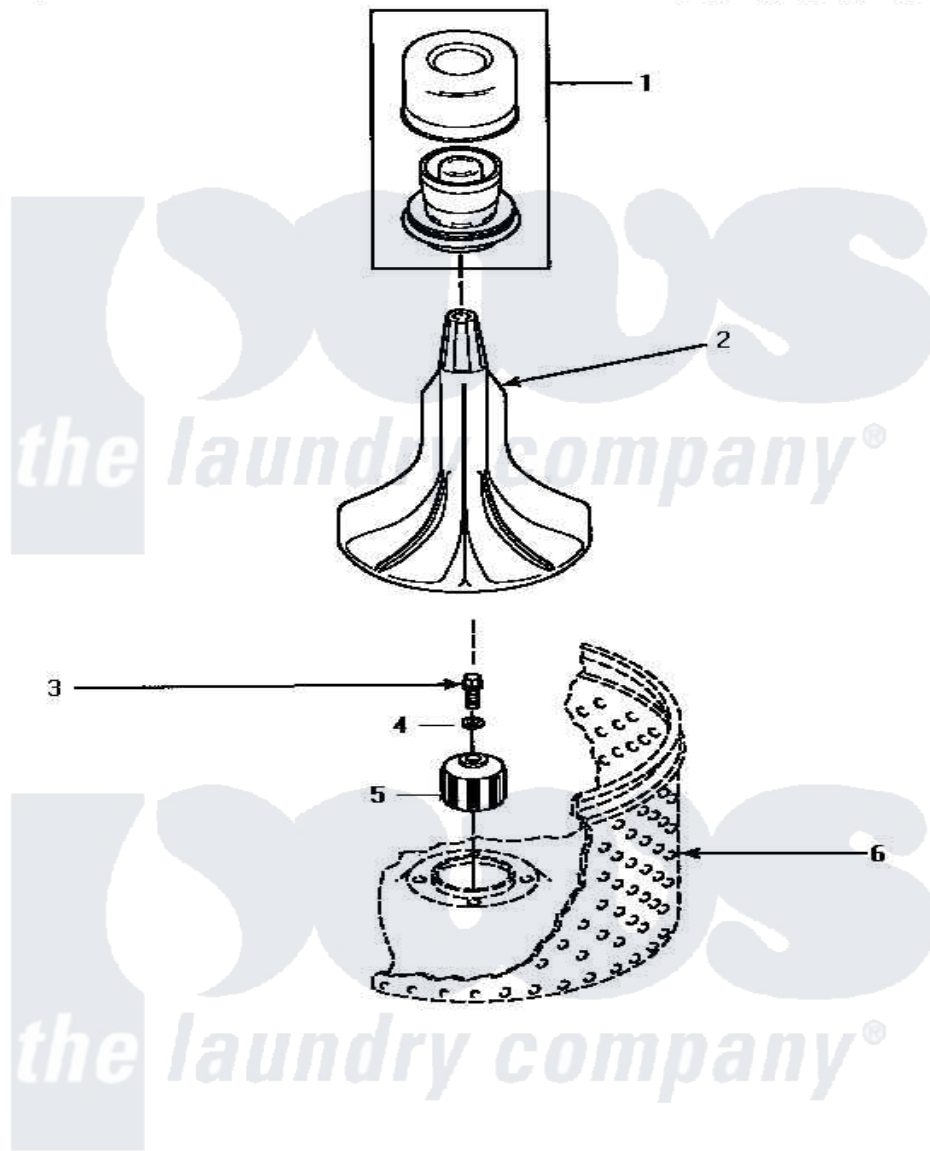

Amana AWM693 02 - AGITATOR & DRIVE BELL

AGITATOR AND DRIVE BELL

Amana [Residential Amana AWM693 Washer Parts](#) Parts Diagram 02 - AGITATOR & DRIVE BELL

[Click on the part number to view part](#)

Item	Original Part Number	Replaced By	Status	Part Description
1	33510			Assembly, Dispenser-Fabric
2	33514	40000501W		Agitator, Flex Vane
3	34288	40065102		Screw, Shoulder 1/4
4	36472			O-Ring
5	34504P	R9900189		Kit, Drive Bell And Seal
6	Y00000000		Not Available	SEE NOTE WASHTUB