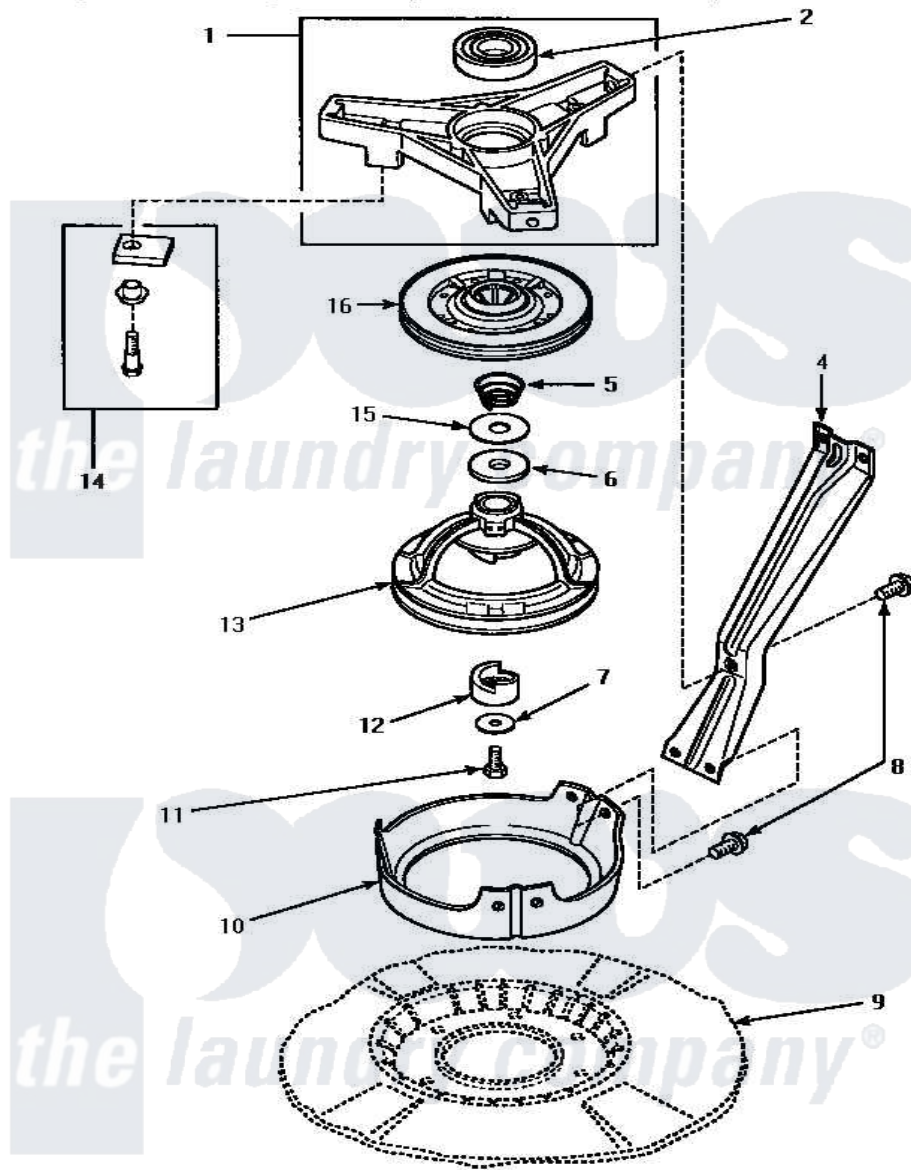

Amana AWM693 03 - BRG HSG/BRAKE/PULLEY & PIVOT DOME

BEARING HOUSING, BRAKE, PULLEY AND PIVOT DOME

Amana Residential Amana AWM693 Washer Parts Parts Diagram 03 - BRG HSG/BRAKE/PULLEY & PIVOT DOME

Click on the part number to view part

Item	Original Part Number	Replaced By	Status	Part Description
1	35746			Assembly, Bearing Housing-L
2	28944R	40004001		Bearing, Main
4	34471		Not Available	LEG,SUPPORT
5	33435			Spring, Conical
6	27015	40063201		Washer, Flat
7	26509	40041501		Washer
8	35369	40128701		Screw, 5/16-18 X .50
9	Y00000000		Not Available	SEE NOTE BASE ASSEMBLY
10	34470			Dome, Pivot
11	27220	40063401		Screw, 1/4-20 x 5/8 Hex
12	27018			Helix
13	34921			Assembly, Pulley-Spin And Agitate
14	548P3	R9900543		Pad-Brake
15	35535	40065701		Washer, 2 Odx.63 ID
16	31961P	R9900474		Brake Assembly