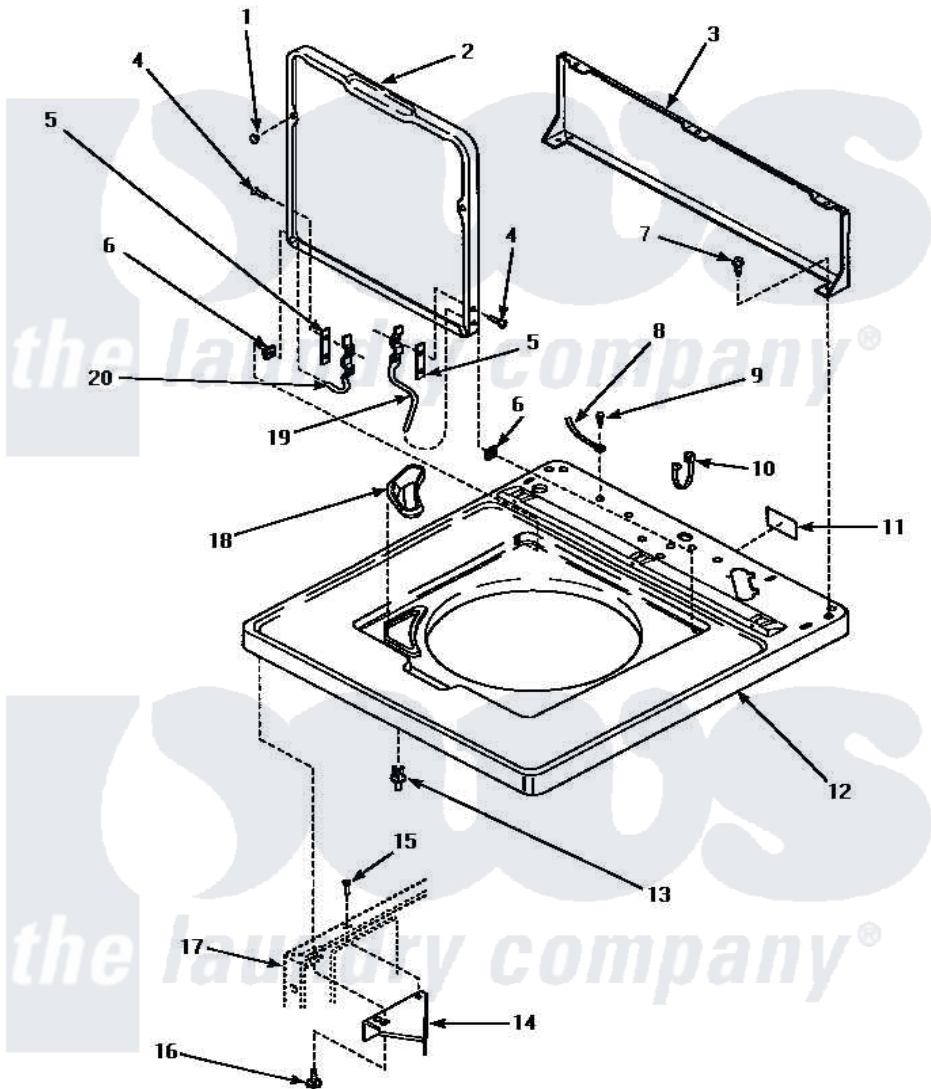

Amana AWM693 04 - CAB TOP/LOADING DR & CTRL HOOD REAR PAN

*ADD SUFFIX LETTER TO PART NUMBER TO DESIGNATE COLOR.
 H Harvest Gold L Almond W White

CABINET TOP, LOADING DOOR AND CONTROL HOOD REAR PANEL

Amana [Residential Amana AWM693 Washer Parts](#) Parts Diagram 04 - CAB TOP/LOADING DR & CTRL HOOD REAR PAN

Click on the part number to view part

Item	Original Part Number	Replaced By	Status	Part Description
1	21685	40038001		Bumper
2	33541WP			Lid, W/Instructions
"	33541LP			Lid, W/Instructions
"	33541HP		Not Available	LID,W/INSTRUCTIONS
3	34903		Not Available	PANEL, BACK HOOD (USE 37782)
4	34337	W10119828		Screw, Lid Hinge Mounting
5	34338			Gasket, Hinge
6	33446	40008201		Bushing, Hinge
7	23962	W10116760		Screw
8	Y00000000		Not Available	SEE NOTE GROUND WIRE, GREEN
9	52909			Screw, 10B-16 X 1/2 HeX
10	21903	211881		Grommet, Cord Part Not Used-Gas Models Only
11	24903		Not Available	STICKER,DISCONNECT POW