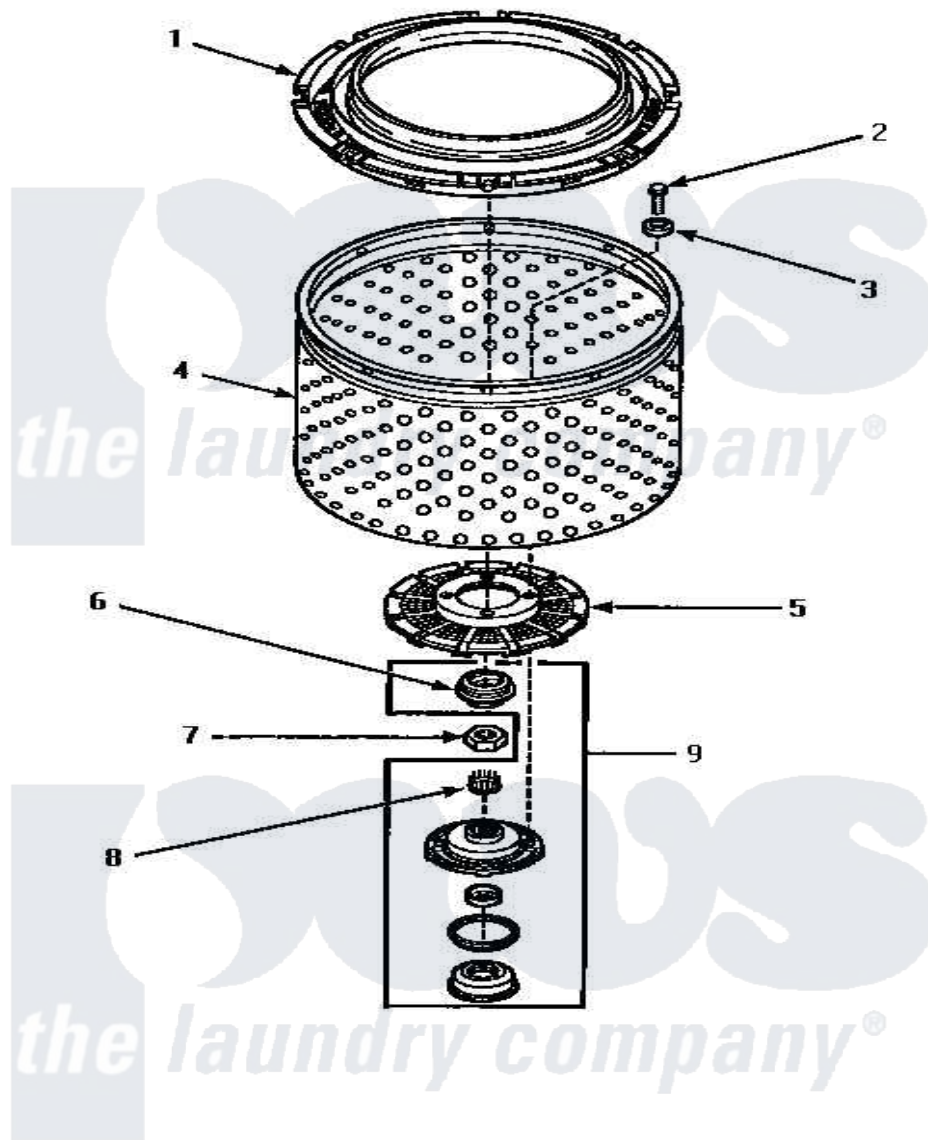

Amana AWM693 05 - CLOTHES GUARD/WASHTUB/LINT FILTER & HUB

CLOTHES GUARD, WASHTUB, LINT FILTER AND HUB

Amana [Residential Amana AWM693 Washer Parts Diagram 05 - CLOTHES GUARD/WASHTUB/LINT FILTER & HUB](#)

[Click on the part number to view part](#)

Item	Original Part Number	Replaced By	Status	Part Description
1	35035			Guard, Clothes
2	27202	W10116787		Screw
3	28094			Gasket
4	33501P	R9900144		Kit- Wash
5	32998	39371		Filter Lin
6	34184	R9900189		Kit, Drive Bell And Seal
7	Y29220	40016301		Nut, Lock
8	29728	40008301		Insert, Spline
9	495P3	R9900552		Hub And Seal