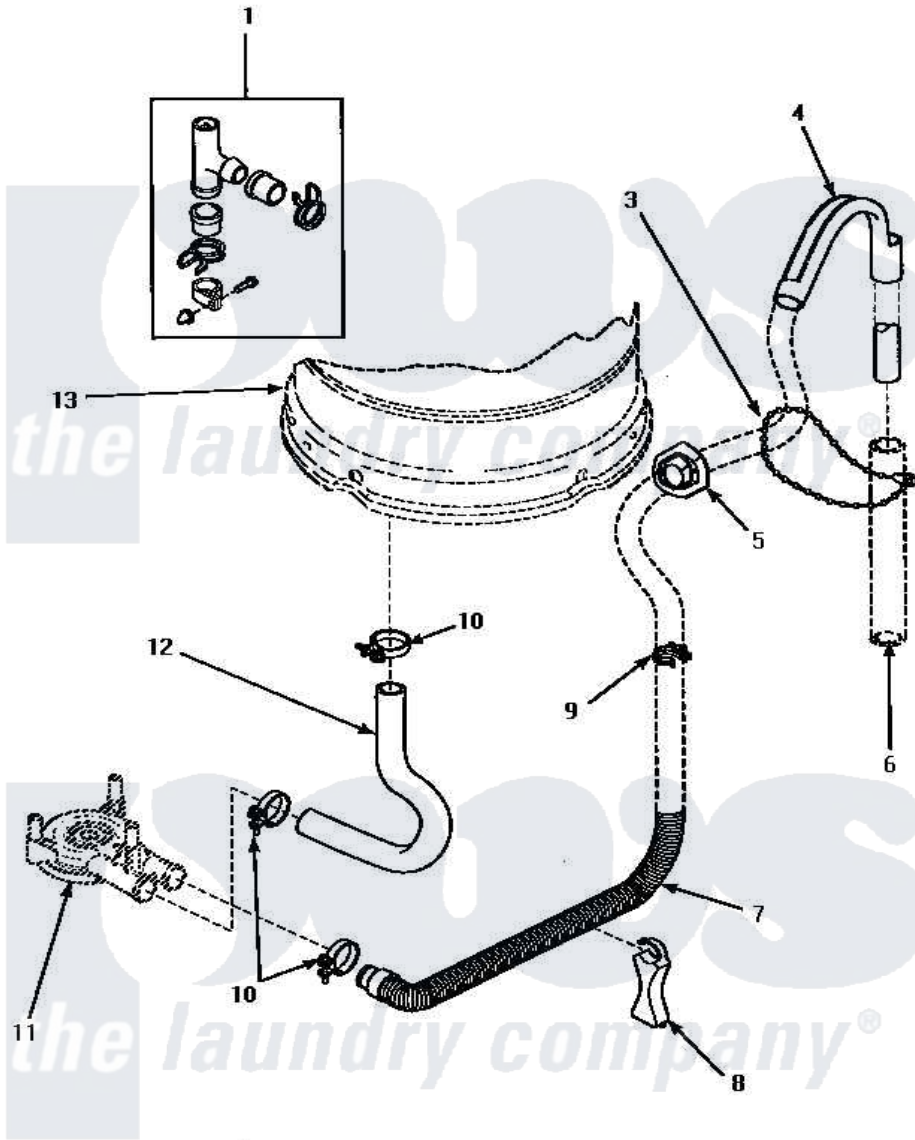

Amana AWM693 06 - DRAIN HOSE & SIPHON BREAK

DRAIN HOSE AND SIPHON BREAK

Amana [Residential Amana AWM693 Washer Parts](#) Parts Diagram 06 - DRAIN HOSE & SIPHON BREAK
 Click on the part number to view part

Item	Original Part Number	Replaced By	Status	Part Description
1	562P3	76660		Break-Sphn
3	33489	8539404		Tie-Wire
4	33615	22003814		Retainer, Drain Hose
5	32219			Relief, Strain
6	Y00000000		Not Available	SEE NOTE STANDPIPE
7	34502	40053901		Hose, Drain
8	35487			Support, Hose
9	36014			Clip, Retainer-Hose
10	35384	285655		Clamp, Hose
11	Y00000000		Not Available	SEE NOTE PUMP ASSEMBLY
12	35753			Hose, Tub To Pump-Ddp
13	Y00000000		Not Available	SEE NOTE OUTER TUB
NI	406P3	451P3		Kit Drain Extension