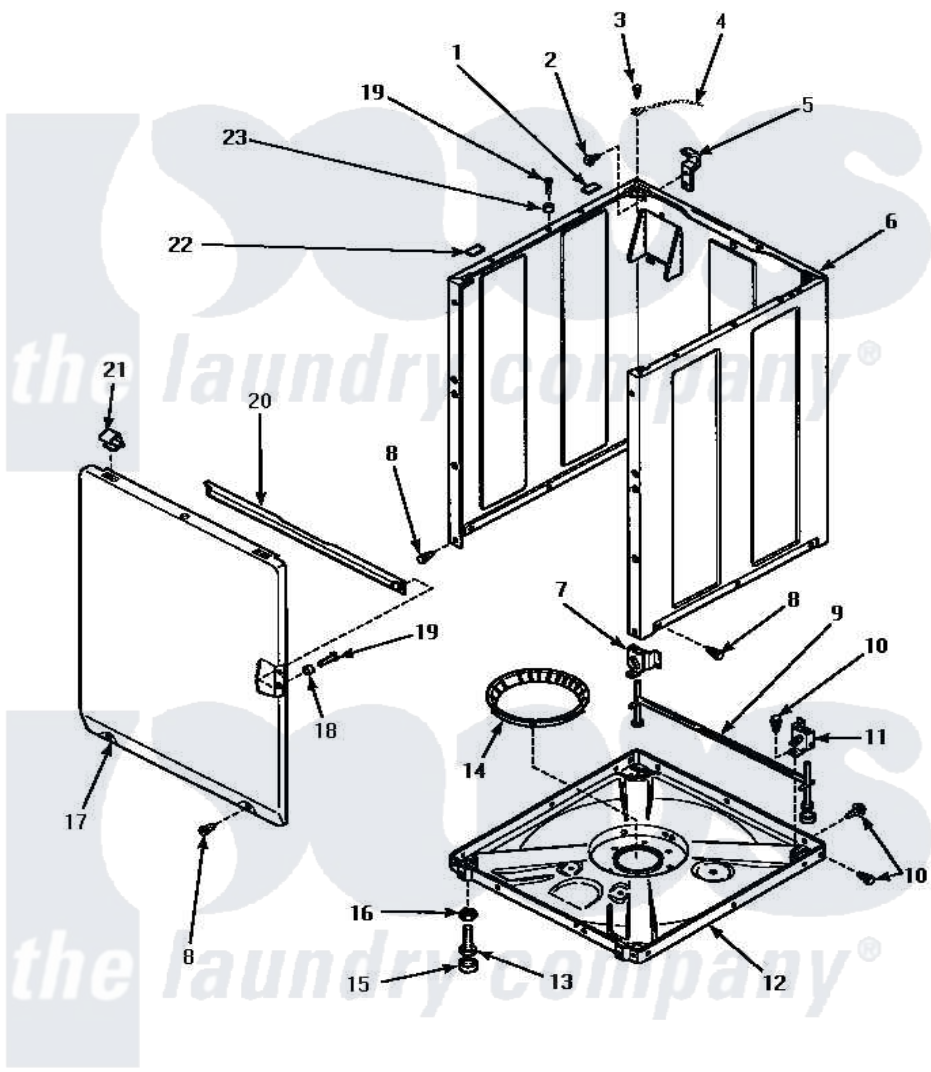

Amana AWM693 07 - FRONT PANEL, BASE & CABINET ASSY

ADD SUFFIX LETTER TO PART NUMBER TO DESIGNATE COLOR.
 H Harvest Gold L Almond W White

FRONT PANEL, BASE AND CABINET ASSEMBLY

Amana [Residential Amana AWM693 Washer Parts](#) Parts Diagram 07 - FRONT PANEL, BASE & CABINET ASSY
 Click on the part number to view part

Item	Original Part Number	Replaced By	Status	Part Description
1	36226			Pad, Bumper .25
2	34499		Not Available	SCREW, No.10B X 1/4 TAP IN HX
3	56392		Not Available	SCREW,8-18 X 3/8 TAPPI
4	Y00000000		Not Available	SEE NOTE GROUND WIRE, GREEN
5	Y27103			Hinge, Hold-Down Lug
6	34475WP	38612WP		Kit-Service
"	34475LP	38612LP		Kit Service Cabinet
"	34475HP		Not Available	KIT,SERVICE CABINET
7	36037			Bracket, Sll-Left
8	27196	27001200		Screw
9	34443			Assembly, Leg And Stabilier
10	35148		Not Available	SCREW,1/4-14 X 3/8 HX HD
11	36036		Not Available	BRACKET,SLL-RIGHT
12	34434P			Assembly Nut/Leg Base
13	Y34319	22003428		Leg, Adjustable

14	36108		Not Available	SNUBBER PAD & ISOLATOR
15	34318	40016001		Foot, Rubber
16	Y21899	40038101		Nut, Leg
17	34656HP		Not Available	ASSY,FRONT PANEL
"	34656WP			Assembly, Front Panel
"	34656LP			Assembly, Front Panel
18	28102			Locator, Panel
19	32671	Y014874		Screw, Idler Arm And Sleeve
20	Y35097		Not Available	BRACE, FRT PNL
21	35865			Clip, Hold-Down Front Panel
22	Y56128			Pad, Bumper
23	56079	505187		Locator, Panel