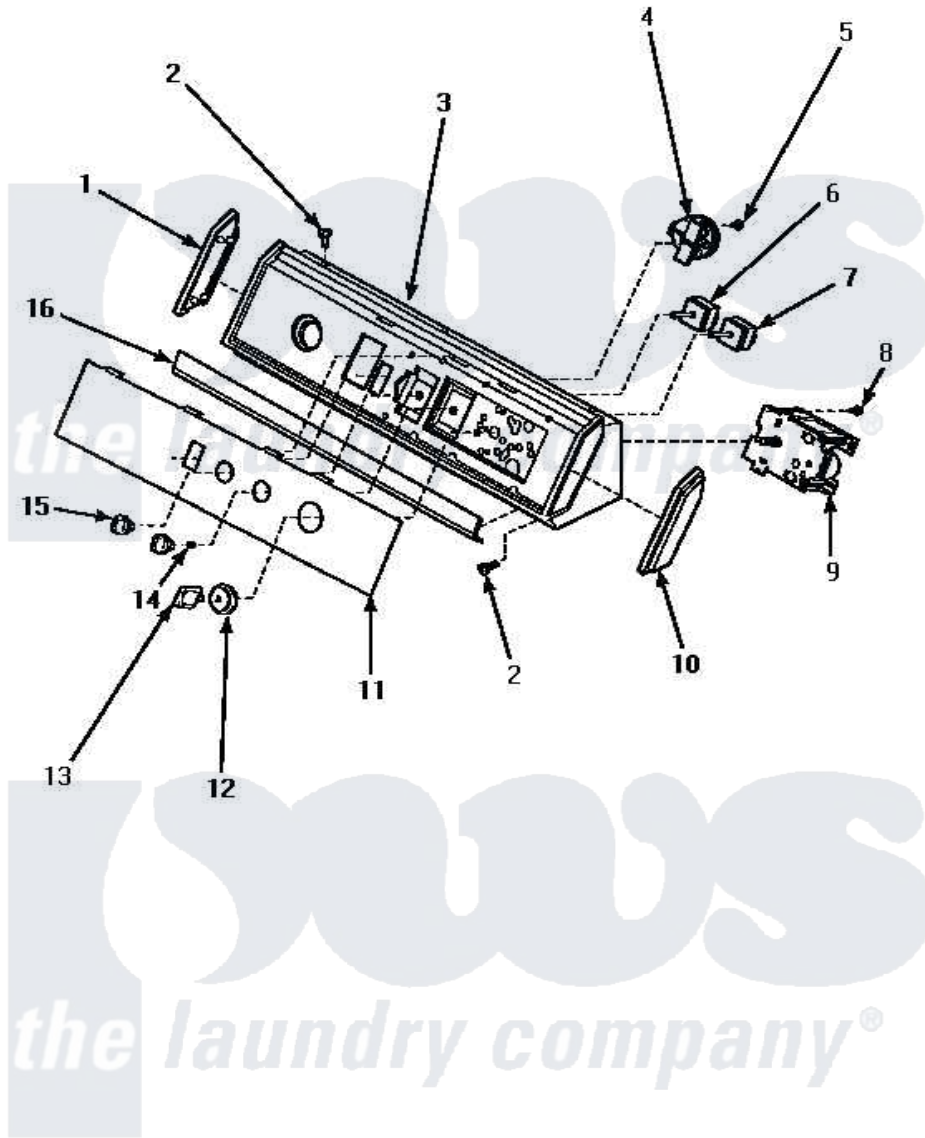

Amana AWM693 08 - GRAPHIC PANEL, CONTROL HOOD & CONTROLS

GRAPHIC PANEL, CONTROL HOOD AND CONTROLS

Amana [Residential Amana AWM693 Washer Parts](#) Parts Diagram 08 - GRAPHIC PANEL, CONTROL HOOD & CONTROLS

[Click on the part number to view part](#)

Item	Original Part Number	Replaced By	Status	Part Description
"	NOTE:		Not Available	SIPHON BREAK KIT MUST BE INSTALLED IN DRAIN HOSE IF DRAIN RECEPTACLE IS LOWER THAN CABINET TOP OF WASHER.
1	31249		Not Available	CAP,END-L.H.-CHROME
2	31752		Not Available	SCREW,No.8ABX3/4 POZIDRI
3	32404			Assembly, Hood And Mtg Plate
4	36251			Switch, Pressure
5	31260			Screw, No.8 X 3/8 Ind H
6	24392		Not Available	SWITCH TEMP
7	33690		Not Available	SWITCH,SELECTOR-CYCLE
8	23962	W10116760		Screw
9	31240	31240P		Timer 5 Cycle Package
10	31248			Cap, End-RH-Chrome

11	35232	Not Available	PANEL, GRAPHICS
12	33817	Not Available	ASSY, TIMER SKIRT-BLACK
13	33897		Knob, Timer-Washer-Blac
14	57584	Not Available	NUT
15	33610		Assembly, Knob-Rotary-Black
16	33123R		Trim