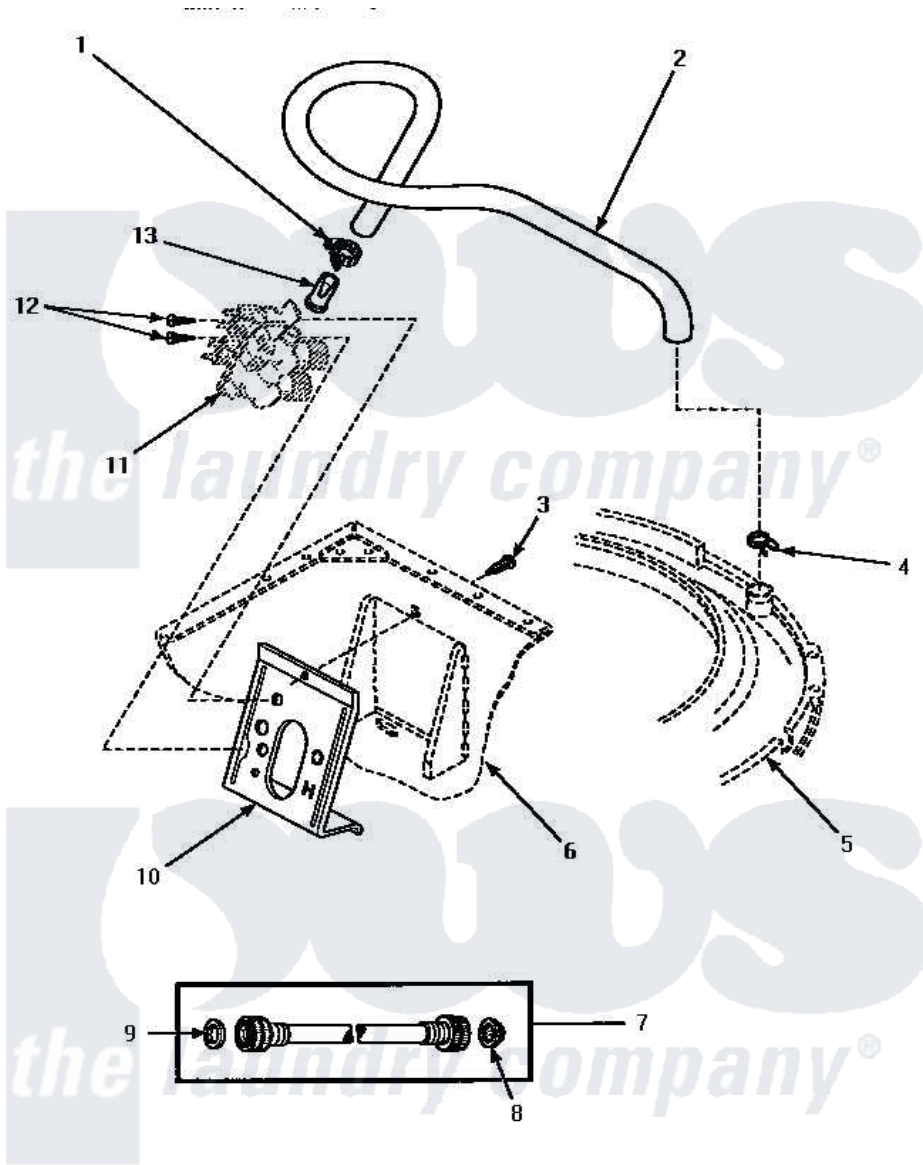

Amana AWM693 09 - INLET/FILL HOSE & MIXING VLV MTG BRKT

INLET HOSE, FILL HOSE AND MIXING VALVE MOUNTING BRACKET

Amana [Residential Amana AWM693 Washer Parts](#) Parts Diagram 09 - INLET/FILL HOSE & MIXING VLV MTG BRKT
 Click on the part number to view part

Item	Original Part Number	Replaced By	Status	Part Description
1	27643	596669		Clamp, Manifold
2	35874	38155		Hose, Mix Valve To TU
3	33562	27001200		Screw
4	29210			Hose Clamp
5	Y00000000		Not Available	SEE NOTE OUTER TUB COVER
6	Y00000000		Not Available	SEE NOTE CABINET
7	28330P	202860		Inlet Hose Assembly
8	28605	22002960		Strainer, Washer Inlet
9	20290	Y013783		Washer, Inlet Hose
10	34972	39407		Bracket, Valve
11	Y00000000		Not Available	SEE NOTE MIXING VALVE ASSEMBLY
12	56392		Not Available	SCREW,8-18 X 3/8 TAPPI
13	34500	22001900		Preventer, Back Flow