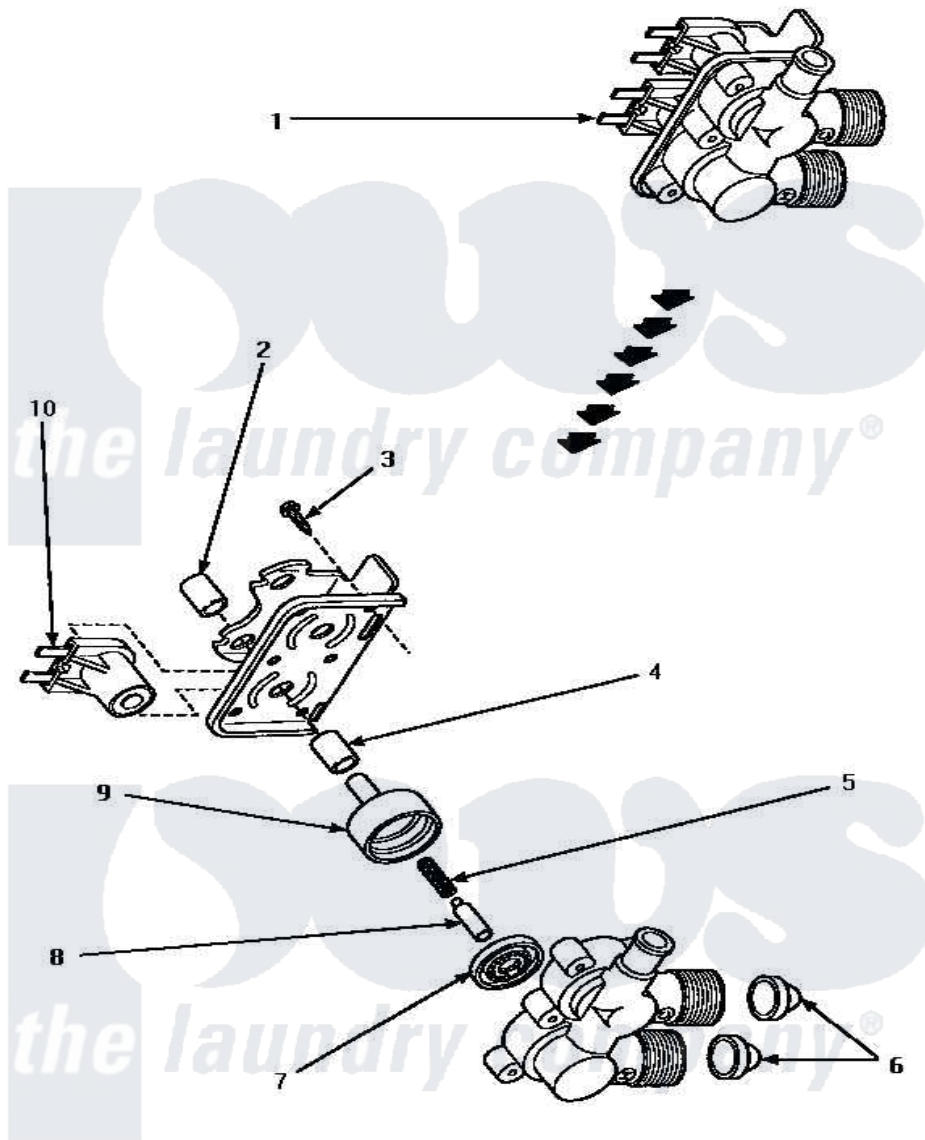

Amana AWM693 10 - MIXING VALVE ASSY

MIXING VALVE ASSEMBLY

Amana [Residential Amana AWM693 Washer Parts](#) Parts Diagram 10 - MIXING VALVE ASSY

[Click on the part number to view part](#)

Item	Original Part Number	Replaced By	Status	Part Description
1	34963	34963P		Valve Mixing Package
2	24128		Not Available	SLEEVE, LONG
3	25817C		Not Available	SCREW
4	24129		Not Available	SLEEVE, SHORT
5	23224E		Not Available	SPRING
6	24122	22002960		Strainer, Washer Inlet
7	24134		Not Available	DIAPHRAGM
8	24132		Not Available	ARMATURE
9	24130			Guide, Armature
10	33930A	33930		Valve, Mixing