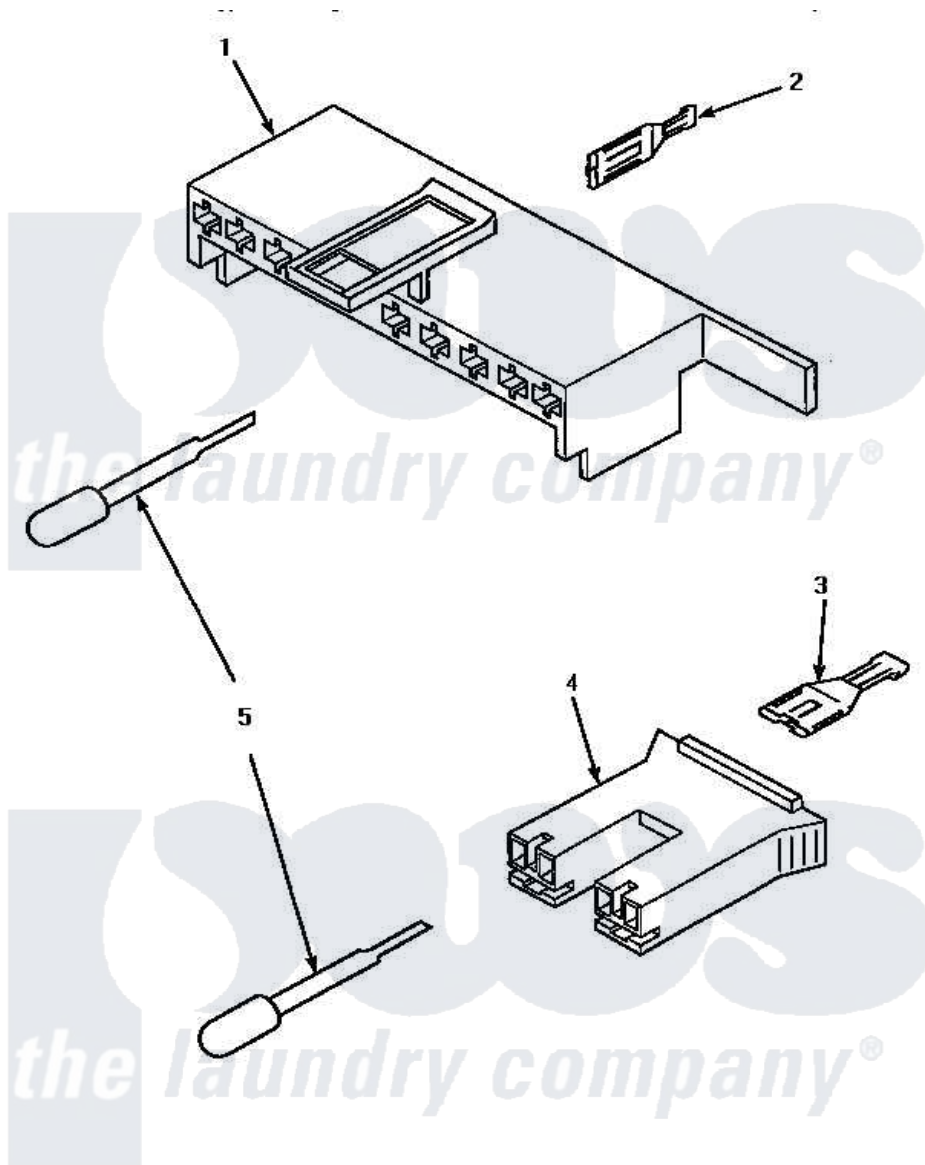

Amana AWM693 11 - MIXING VALVE, MOTOR CONN BLOCKS & TERM

MIXING VALVE AND MOTOR CONNECTION BLOCKS, TERMINALS AND TERMINAL EXTRACTOR TOOL

Amana [Residential Amana AWM693 Washer Parts](#) Parts Diagram 11 - MIXING VALVE, MOTOR CONN BLOCKS & TERM

[Click on the part number to view part](#)

Item	Original Part Number	Replaced By	Status	Part Description
1	34677			10 Circuit Plug
2	Y00188			Molex Terminal
3	Y00121		Not Available	SPADE TERMINAL(12 GAUGE) (1/4 INCH-(2) 18 GAUGE WIRES O
4	34676			Plug
"	34675		Not Available	PLUG
5	283P4			Terminal Extractor Tool