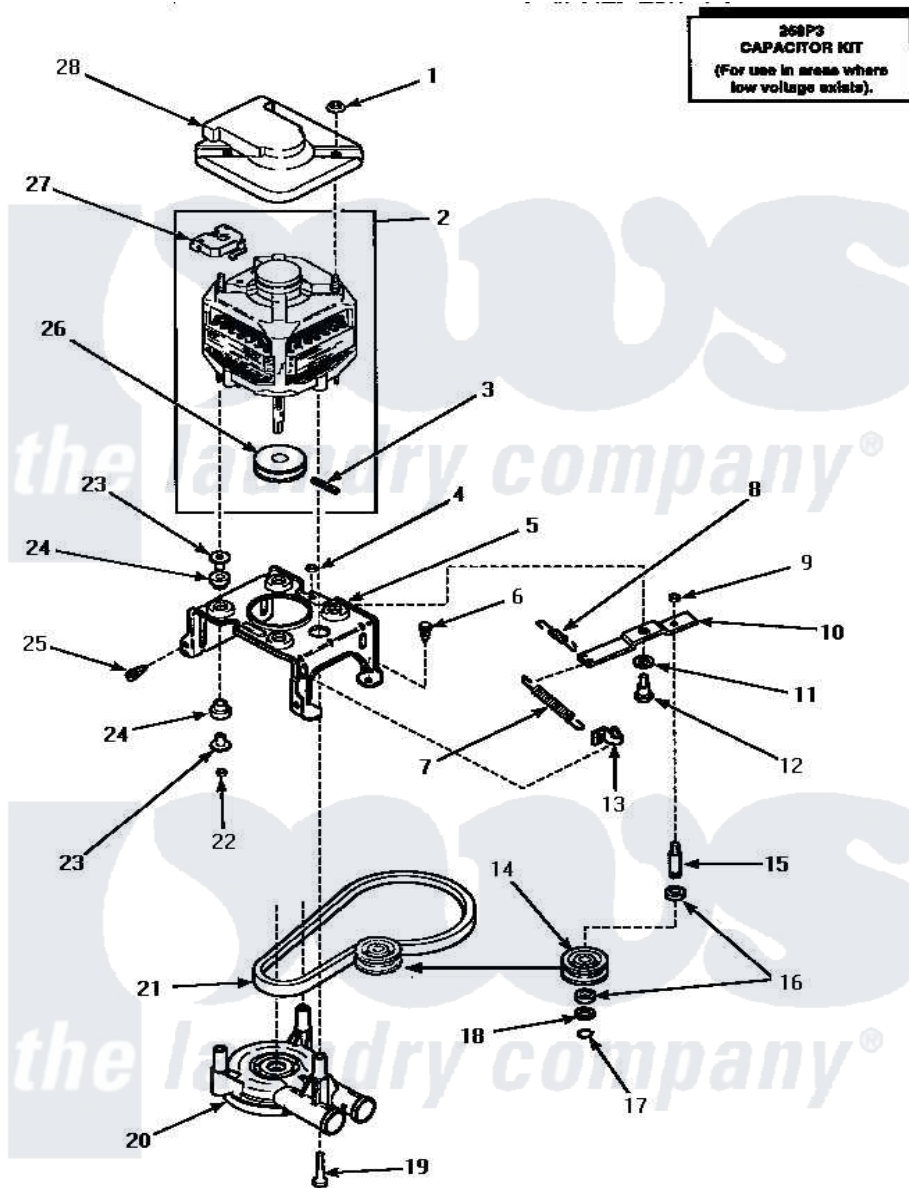

Amana AWM693 12 - MOTOR, MTG BRKT, BELT, PUMP & IDLER ASSY

MOTOR, MOUNTING BRACKET, BELT, PUMP AND IDLER ASSEMBLY

Amana [Residential Amana AWM693 Washer Parts](#) Parts Diagram 12 - MOTOR, MTG BRKT, BELT, PUMP & IDLER ASSY

[Click on the part number to view part](#)

Item	Original Part Number	Replaced By	Status	Part Description
1	35139		Not Available	PALNUT
2	34571	27001215		Motor W/Pulley
3	23750			Pin, Roll
4	52566	27001225		Nut, Jam Mid Lock 1/4-20
5	34890		Not Available	BRACKET,MOTOR MOUNT
6	Y31645	27001200		Screw
7	33110	37366		Spring, Idler
8	30620		Not Available	SPRING,IDLER LEVER HEL
9	28803	2221070		Clamp, Nylon
10	31054	40041002		Lever, Idler
11	81392	40054701		Washer
12	27229	40038901		Screw, 1/4-20
13	28849			Clip, Spring
14	28800		Not Available	WHEEL,IDLER
15	28802			Shaft, Idler
16	Y29443			Washer, Felt

17	23748		Ring, Retaining
18	52549		Washer, 501 ID X3/4 Odx
19	Y34565	40063701	Screw, 10-16 x 1.75
20	35742P	27001233	Pump
21	28808		Belt, Agitate And Spin
22	35423	3400029	Nut, Adapter Plate
23	34791		Post, Mount-Motor
24	34788		Mount, Motor
25	Y31645	27001200	Screw
26	27171	Not Available	PULLEY, MOTOR
27	35632	Not Available	SWITCH, MOTOR
28	34754	40112301	Shield, Motor
NI	258P3	Not Available	KIT,CAPACITOR