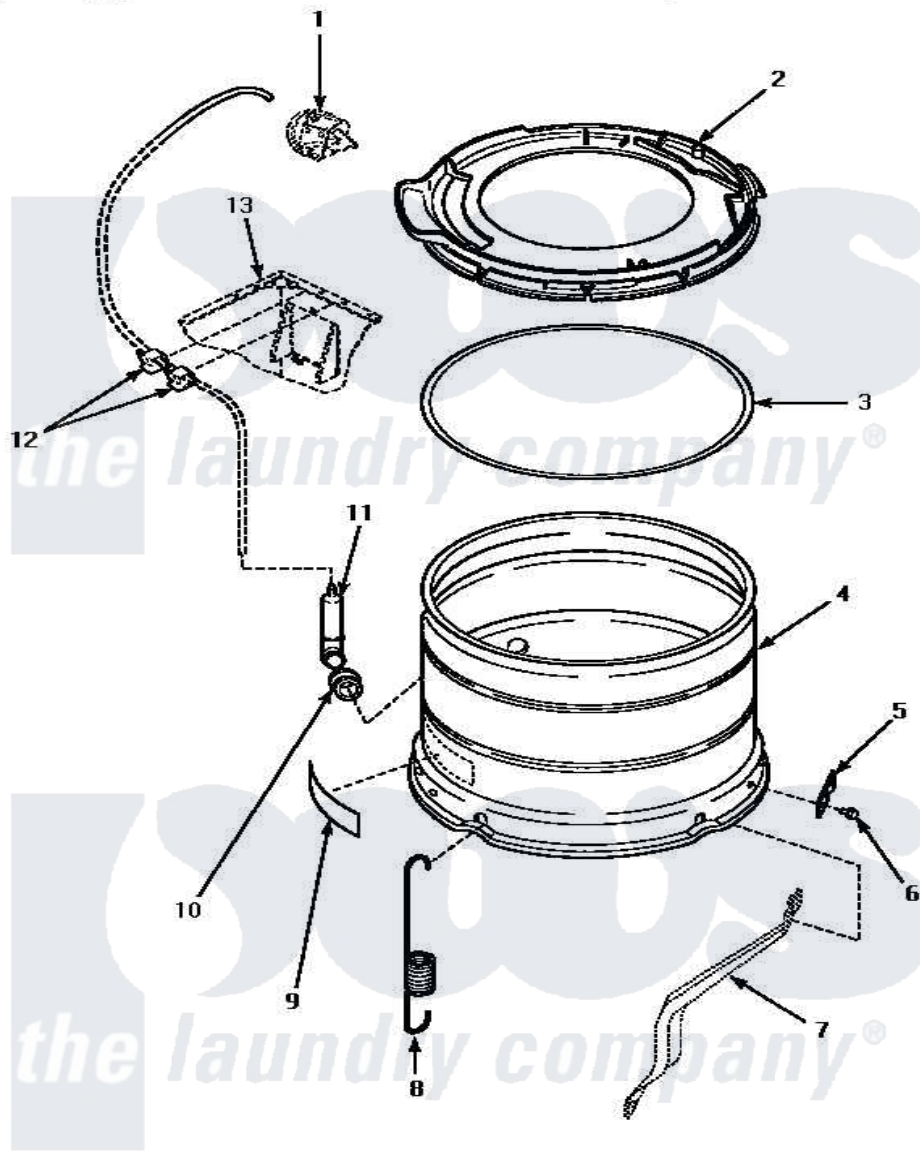

# Amana AWM693 13 - OUTER TUB, COVER & PRESSURE HOSE

## OUTER TUB, COVER AND PRESSURE HOSE

Amana Residential Amana AWM693 Washer Parts Parts Diagram 13 - OUTER TUB, COVER & PRESSURE HOSE

Click on the part number to view part

Item	Original Part Number	Replaced By	Status	Part Description
1	Y00000000		Not Available	SEE NOTE PRESSURE SWITCH
2	36025	<a href="#">36025P</a>		Assembly, Tub Cover and Gasket
3	<a href="#">32857</a>			Gasket, Tub Cover Small
4	<a href="#">34438P</a>			Assembly, Outer Tub
5	<a href="#">27926</a>			Plate, Leg .063
6	35369	<a href="#">40128701</a>		Screw, 5/16-18 X .50
7	Y00000000		Not Available	SEE NOTE SUPPORT LEG
8	<a href="#">35948</a>			Spring, Leg-Large Tub
9	500049		Not Available	STICKER
10	29175	<a href="#">40037801</a>		Grommet
11	30907	<a href="#">40008501</a>		Assembly, Pressure Bulb
12	<a href="#">21036</a>			Clip, Cable
13	Y00000000		Not Available	SEE NOTE CABINET