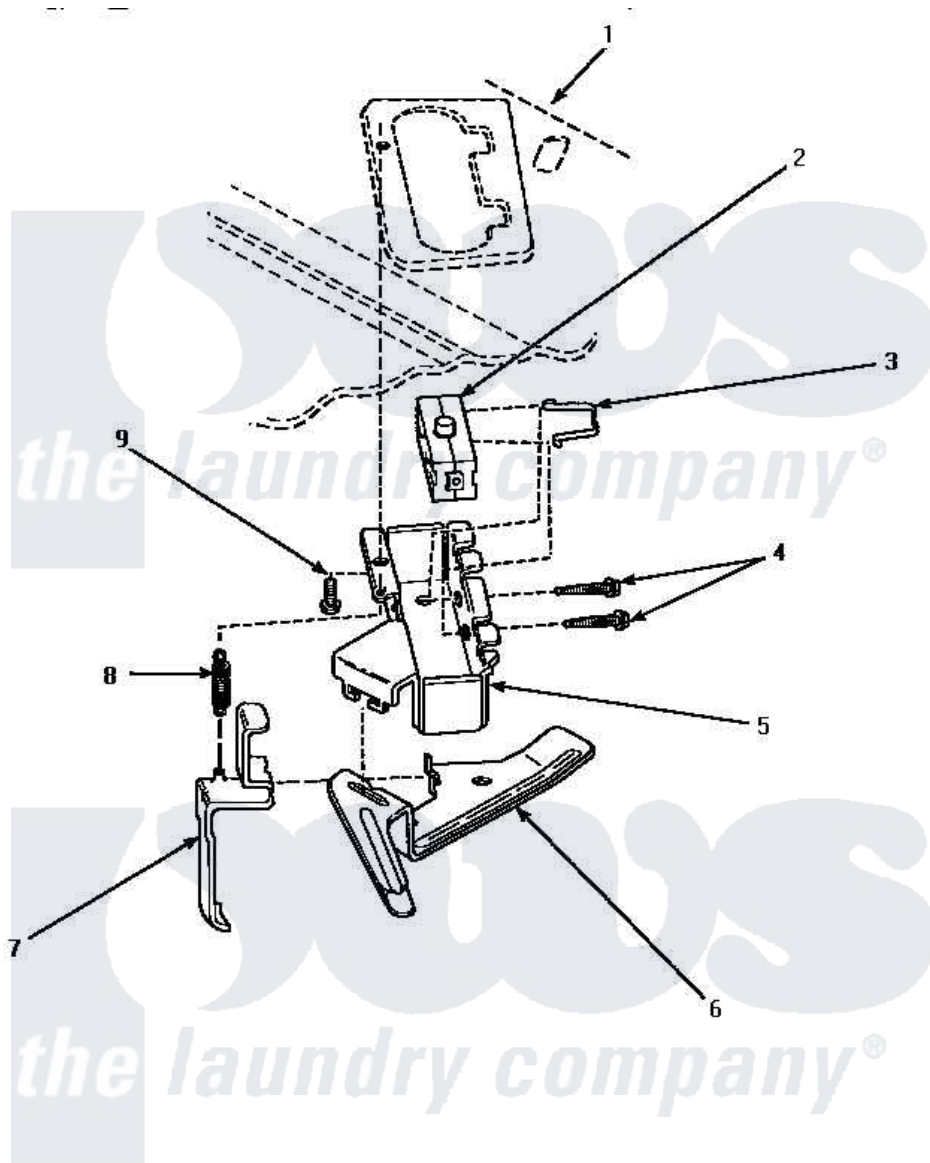

# Amana AWM693 14 - OUT-OF-BALANCE SWITCH

## OUT-OF-BALANCE SWITCH

Amana [Residential Amana AWM693 Washer Parts](#) Parts Diagram 14 - OUT-OF-BALANCE SWITCH  
 Click on the part number to view part

Item	Original Part Number	Replaced By	Status	Part Description
1	Y00000000		Not Available	SEE NOTE CABINET TOP
2	33445	<a href="#">27001095</a>		Switch, Lid
3	33433		Not Available	CLIP,HOLDER-SWITCH
4	<a href="#">36510</a>			Screw
5	34679P		Not Available	SWITCH HOLDER
6	<a href="#">33441</a>			Arm, Actuator
7	<a href="#">33442</a>			Lever, Unbalanced Load
8	<a href="#">33443</a>			Spring
9	23962	<a href="#">W10116760</a>		Screw