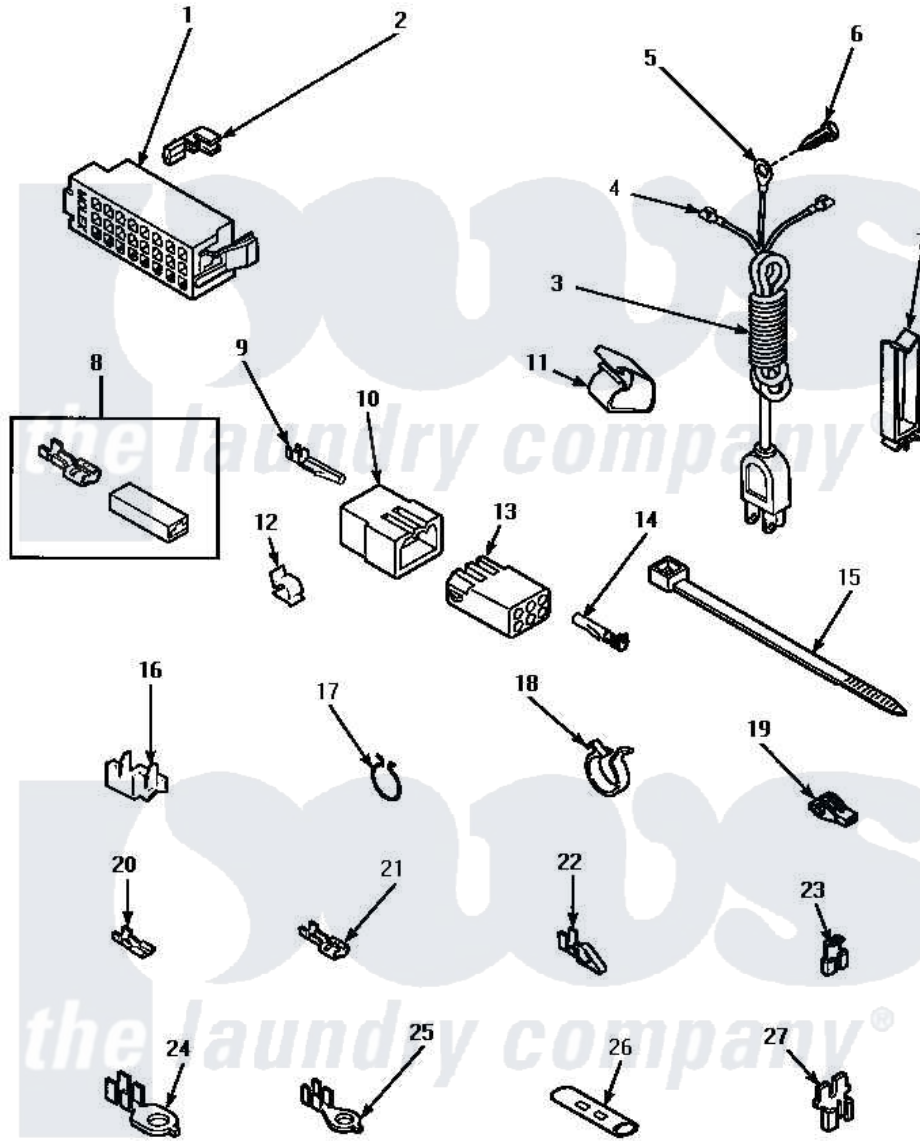

Amana AWM693 15 - POWER CORD & TERMINALS

POWER CORD AND TERMINALS

Amana [Residential Amana AWM693 Washer Parts](#) Parts Diagram 15 - POWER CORD & TERMINALS

[Click on the part number to view part](#)

Item	Original Part Number	Replaced By	Status	Part Description
1	34123			Housing, LH -24 Position
"	32746			Housing, RH-24 Positi
2	Y00188			Molex Terminal
3	Y34458		Not Available	POWER CORD ALL
4	03673		Not Available	NUT
5	Y0000000		Not Available	SEE NOTE GROUND WIRE, GREEN
6	52909			Screw, 10B-16 X 1/2 HeX
7	36274		Not Available	CLIP, HARNESS
8	00234	00359		Terminal Ultra Pod 250 X032F
9	Y00116			Terminal, Pin-Male
10	23041			Plug, 6 Circuit
"	23033			Plug, 9 Circuit
"	26302		Not Available	PLUG,1 CIRCUIT
11	35521		Not Available	CLIP,HARNESS HOLDER
12	21036			Clip, Cable
13	26708			Receptacle, 6 Circuit

"	26301		Receptacle, Molex
"	26163		Receptacle, 9 Circuit
14	Y00117	5011-XX	093 Female Socket
15	36466	M0321209	Tie-Electrical
16	Y00161	B5733302	Clip, Ground
17	51291		Clip, Wire
18	61510	504034	Clip, Wire
19	70210	Not Available	INSULATOR,BLUE
20	00112		Terminal, Spade-3/16 Fe
21	Y00119	Not Available	SPADE TERMINAL(18 GAUGE) (1/4 INCH-(1) 18 GAUGE WIRE)
22	00220	Not Available	TERMINAL,CRIMP-SINGLE
23	Y00120		Terminal, Flag-1/4 Fema
24	Y00113	Not Available	TERMINAL,RING-1/4 STUD
25	00110		No.10 18 Gauge Wire
26	21091	Not Available	CONNECTOR TWO 1/4 INCH MALE
27	29673	Not Available	DOUBLE CONNECTOR