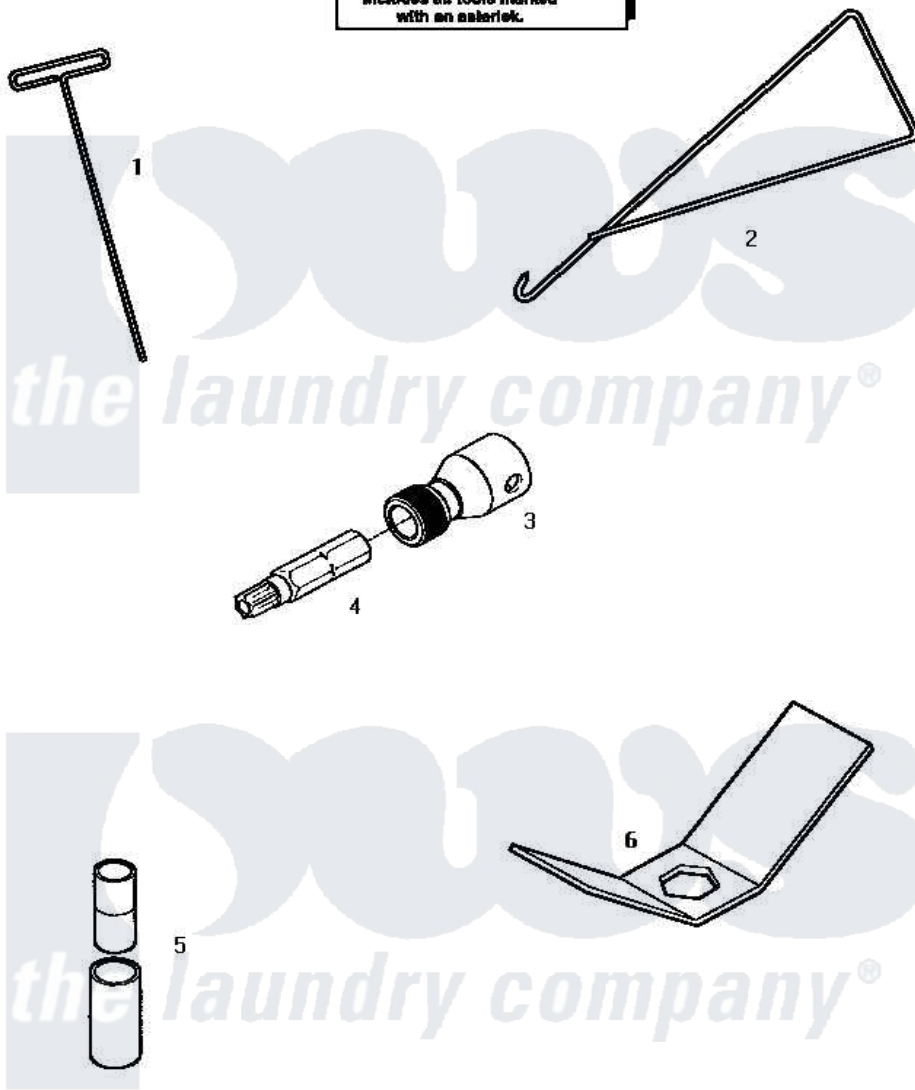

Amana AWM693 16 - SPECIAL TOOLS

555P3 TOOL KIT
Includes all tools marked with an asterisk.

SPECIAL TOOLS

Amana [Residential Amana AWM693 Washer Parts](#) Parts Diagram 16 - SPECIAL TOOLS

[Click on the part number to view part](#)

| Item | Original Part Number | Replaced By | Status | Part Description |
|------|-----------------------|-----------------------|---------------|--------------------------|
| 1 | 291P4 | | Not Available | WRENCH, T - ALLEN |
| 2 | 289P4 | 321P4 | | Hook, Spring |
| 3 | 24161 | | | Torx Bit Holder |
| 4 | 282P4 | | | T25 Tamper Resistant Bit |
| 5 | 242P4 | | | Installer, Spring |
| 6 | 237P4 | 306P4 | | Hex Wrench |
| NI | 555P3 | 725P3 | | Kit |