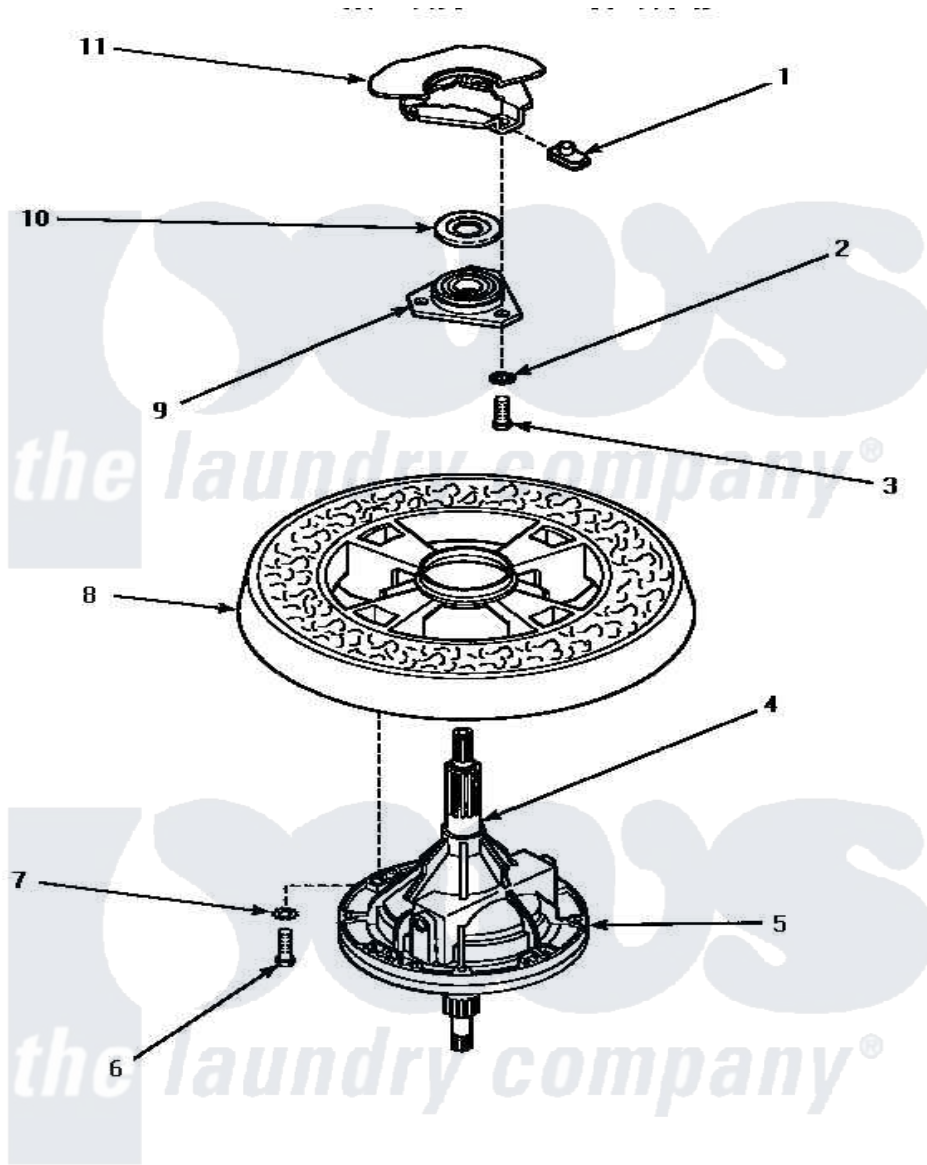

Amana AWM693 18 - TRANSMISSION ASSY & BALANCE RING

TRANSMISSION ASSEMBLY AND BALANCE RING

Amana [Residential Amana AWM693 Washer Parts](#) Parts Diagram 18 - TRANSMISSION ASSY & BALANCE RING

[Click on the part number to view part](#)

Item	Original Part Number	Replaced By	Status	Part Description
1	27222			Nut, Retainer 5/16-18
2	04366			Lockwasher, 5/16intshkp
3	01355		Not Available	SCREW
4	27604P			Never-Seeze 1 Oz Tube
5	Y34526	34526P		Assembly, Transmission
6	27200		Not Available	CAP SCREW
7	02431			Lockwasher, 1/4 Ext Shk
8	34731		Not Available	ASSY,BALANCE RING-COMPL
9	27182	40004201P		Main Bearing Assembly
10	27187			Flinger
11	Y00000000		Not Available	SEE NOTE OUTER TUB