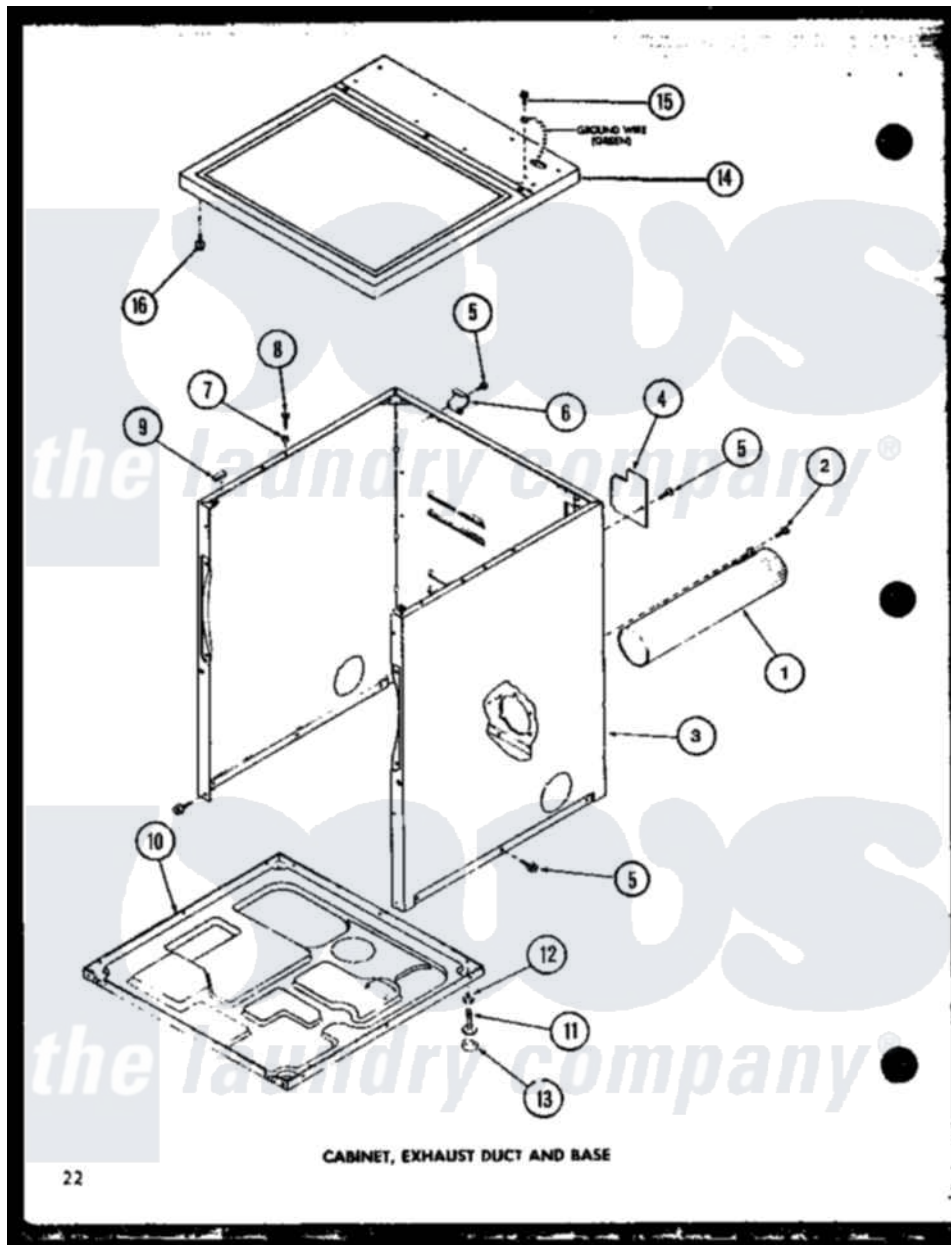

Amana CE2402 (BOM: P7762235W) 01 - CABINET

Amana Residential Amana CE2402 (BOM: P7762235W) Dryer Parts Parts Diagram 01 - CABINET  
 Click on the part number to view part

Item	Original Part Number	Replaced By	Status	Part Description
1	R0603041		Not Available	DUCT, EXHAUST
2	R0600052		Not Available	SCREW, HEX HEAD
3	R0603118		Not Available	CABINET W
"	R0603068		Not Available	xxxASSY, DRYER CABINET
4	R0603182	<a href="#">60821</a>		Access Cover
5	R0600017		Not Available	SCREW
6	R0605711		Not Available	HINGE
7	R0603524	<a href="#">505187</a>		Locator, Panel
8	R0600102	<a href="#">Y014874</a>		Screw, Idler Arm And Sleeve
9	R0606519	<a href="#">Y56128</a>		Pad, Bumper
10	R0603183	<a href="#">60811</a>		Assembly, Base-Complete
11	R0600051	<a href="#">Y305086</a>		Adjustable Leg And Nut
12	R0601021	<a href="#">62739</a>		Nut, Lock
13	R0606525	<a href="#">Y314137</a>		Foot, Rubber
14	R0603149		Not Available	TOP ASSY W
"	R0603148		Not Available	TOP, ASSY A