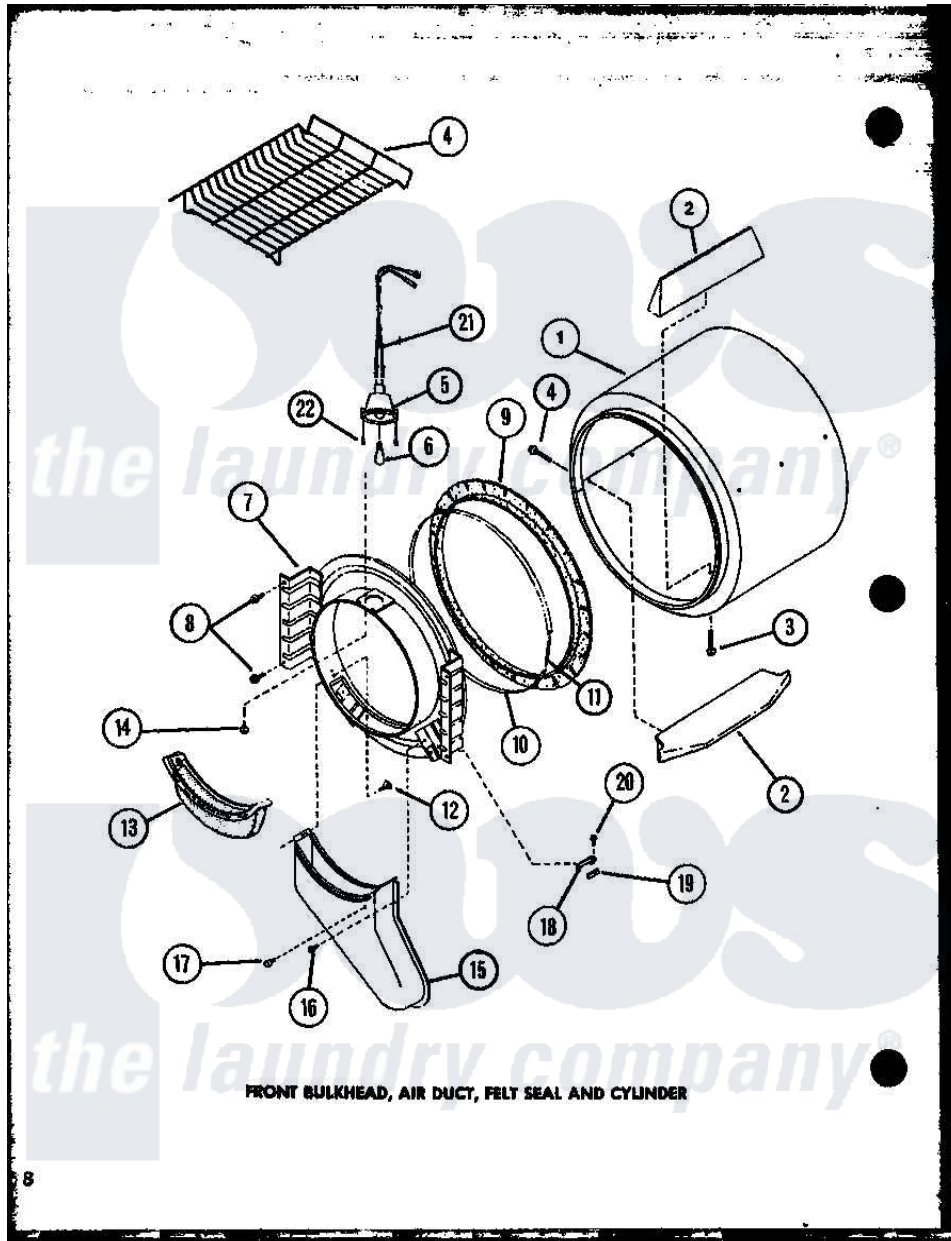

# Amana CE2402 (BOM: P7762235W) 02 - FRONT BULKHEAD

Amana Residential Amana CE2402 (BOM: P7762235W) Dryer Parts Parts Diagram 02 - FRONT BULKHEAD  
 Click on the part number to view part

Item	Original Part Number	Replaced By	Status	Part Description
1	R0603206		Not Available	CYLINDER ASSY
2	R0605707		Not Available	BAFFLE CYLINDER SHORT
3	R0600038		Not Available	SCREW
4	R0603572		Not Available	RACK, DRYING
5	R0605086		Not Available	RECEPTACLE, BULB
6	R0605087	<a href="#">67001316</a>		Bulb, Light
7	R0603152		Not Available	FRONT BULKHEAD A
"	<a href="#">R0603153</a>			Front Bulkhead W/Light White
8	R0600017		Not Available	SCREW
9	R0604508	<a href="#">56088</a>		Assembly, Seal
10	R0605555		Not Available	STRAP, SEAL
11	R0605554	<a href="#">52310</a>		Spring
12	R0600052		Not Available	SCREW, HEX HEAD
13	R0603594	<a href="#">61376P</a>		Filter, Lint-White W/Inst.
14	R0600043		Not Available	SCREW
15	R0603595		Not Available	AIR DUCT

16	R0600039	<a href="#">489464</a>	Screw
17	R0606523		Not Available BUMPER
18	R0605706		Not Available BAFFLE, CYLINDER LONG
"	R0605708	<a href="#">61448</a>	Glide, Cylinder-Rulon F
19	R0604521	<a href="#">58049</a>	Pad, Thin
20	R0600004	<a href="#">W10116760</a>	Screw
21	R0605106		Not Available WIRE HARNESS
22	R0600093	<a href="#">31260</a>	Screw, No.8 X 3/8 Ind H