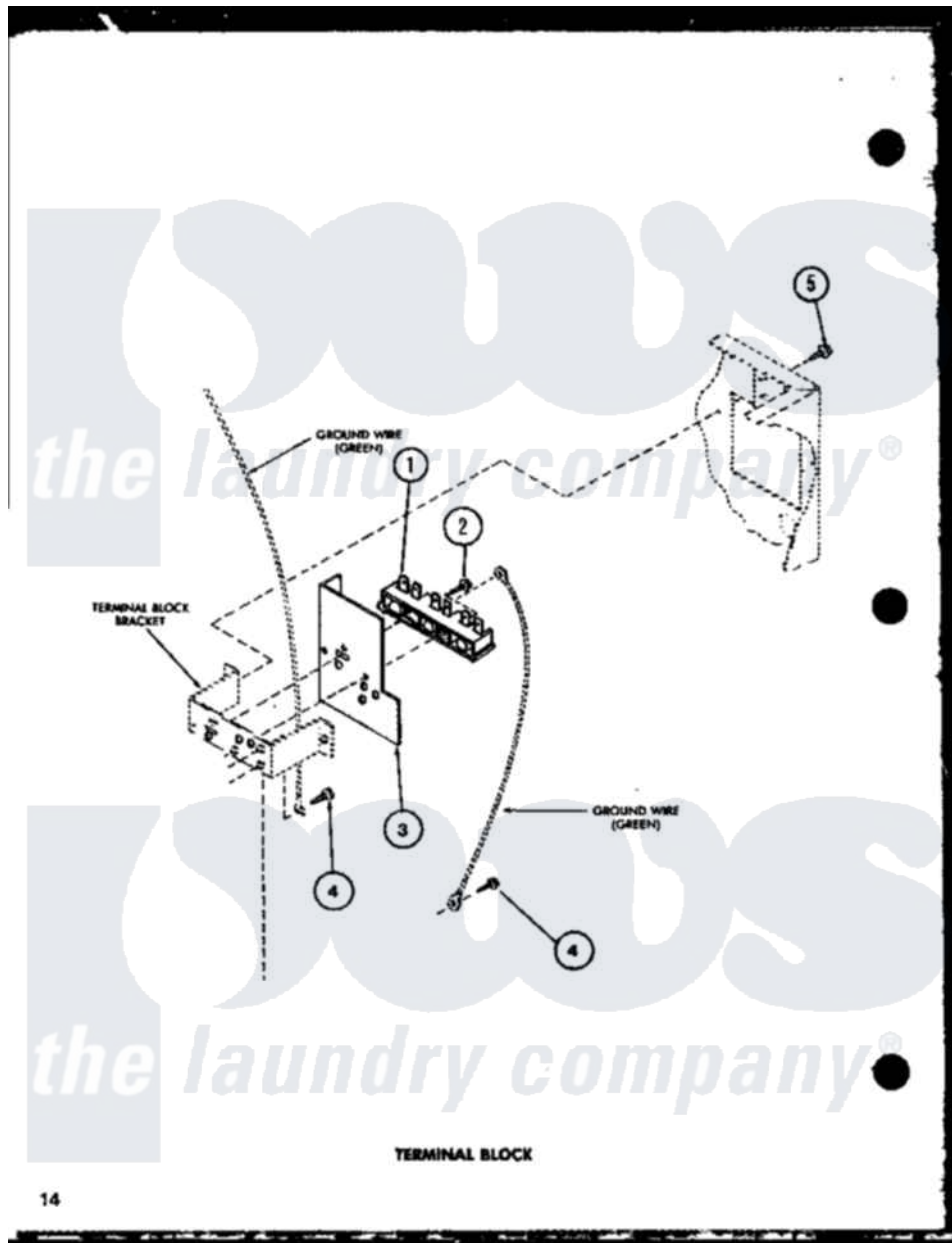

Amana CE2402 (BOM: P7762235W) 08 - TERMINAL BLOCK

Amana Residential Amana CE2402 (BOM: P7762235W) Dryer Parts Parts Diagram 08 - TERMINAL BLOCK
 Click on the part number to view part

Item	Original Part Number	Replaced By	Status	Part Description
1	R0605088		Not Available	TERMINAL BLOCK
2	R0600105	501285		Screw, No.12 X 9/16-Pla
3	R0604510		Not Available	SHIELD
4	R0600055	20530		Screw, 10-24 x 3/8 Hex
5	R0600017		Not Available	SCREW