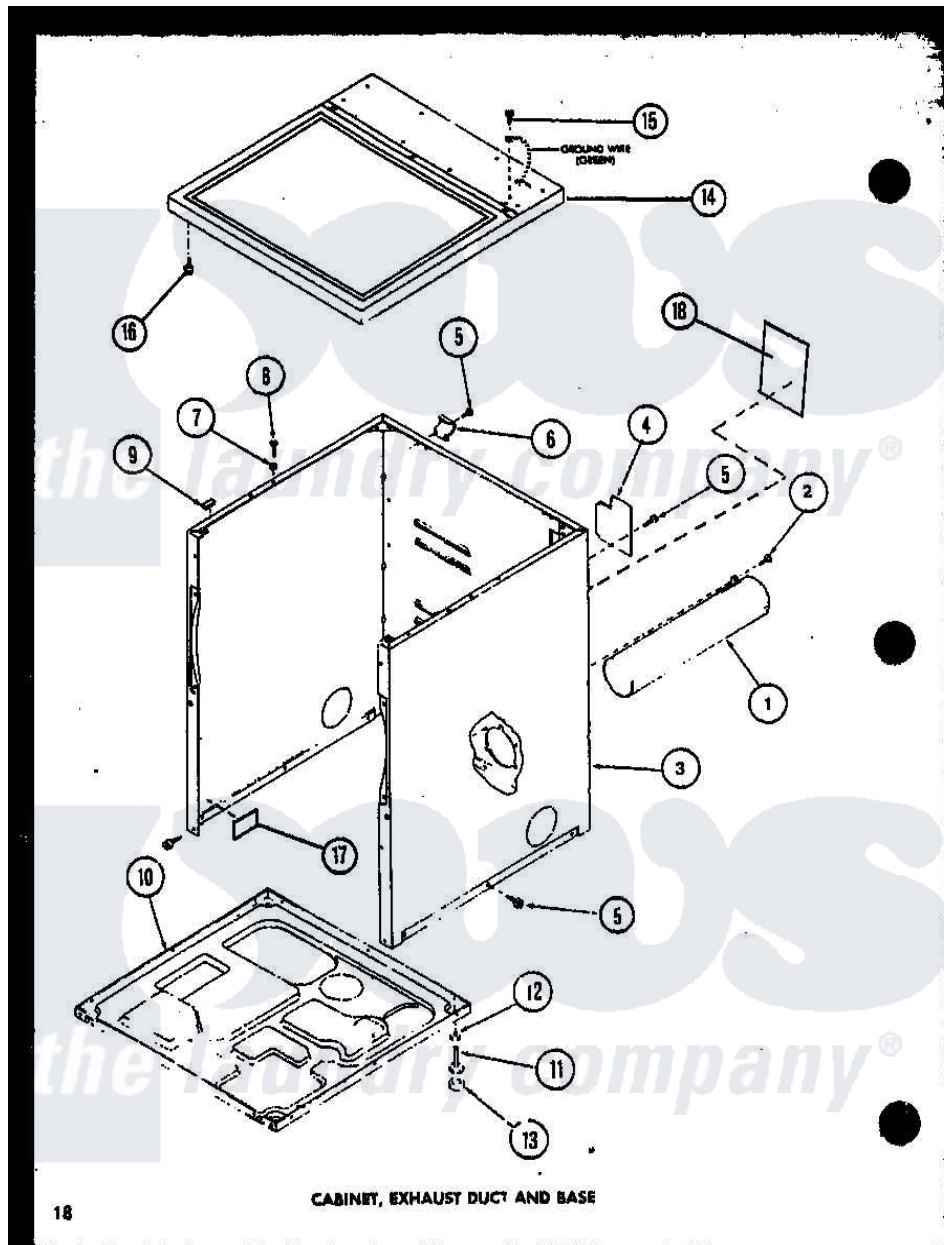

Amana CE3402L (BOM: P1118309W L) 01 - CABINET

Amana Residential Amana CE3402L (BOM: P1118309W L) Dryer Parts Parts Diagram 01 - CABINET

Click on the part number to view part

Item	Original Part Number	Replaced By	Status	Part Description
1	56118		Not Available	ASSY, EXHAUST DUCT
2	56392		Not Available	SCREW,8-18 X 3/8 TAPPI
3	60813WP		Not Available	xxxASSY,DRYER CABINET
"	<a href="#">60813LP</a>			Xxxassy, Dryer Cabinet
4	<a href="#">60821</a>			Access Cover
5	25723	<a href="#">27001200</a>		Screw
6	60826		Not Available	HINGE, TOP
7	56079	<a href="#">505187</a>		Locator, Panel
8	32671	<a href="#">Y014874</a>		Screw, Idler Arm And Sleeve
9	<a href="#">Y56128</a>			Pad, Bumper
10	<a href="#">60811</a>			Assembly, Base-Complete
11	Y52696	<a href="#">Y305086</a>		Adjustable Leg And Nut
12	20274	<a href="#">62739</a>		Nut, Lock
13	70282	<a href="#">Y314137</a>		Foot, Rubber
14	60815W		Not Available	ASSY, TOP & CARTON
"	60815L		Not Available	CABINET TOP, ALMOND

15	<a href="#">20530</a>		Screw, 10-24 x 3/8 Hex
16	25723	<a href="#">27001200</a>	Screw
17	61294		Not Available (ELECTRIC MODELS)
18	58866		Not Available STICKER,WARNING-GROUND
NI	62078		Not Available ASSY,WIRING HARNESS