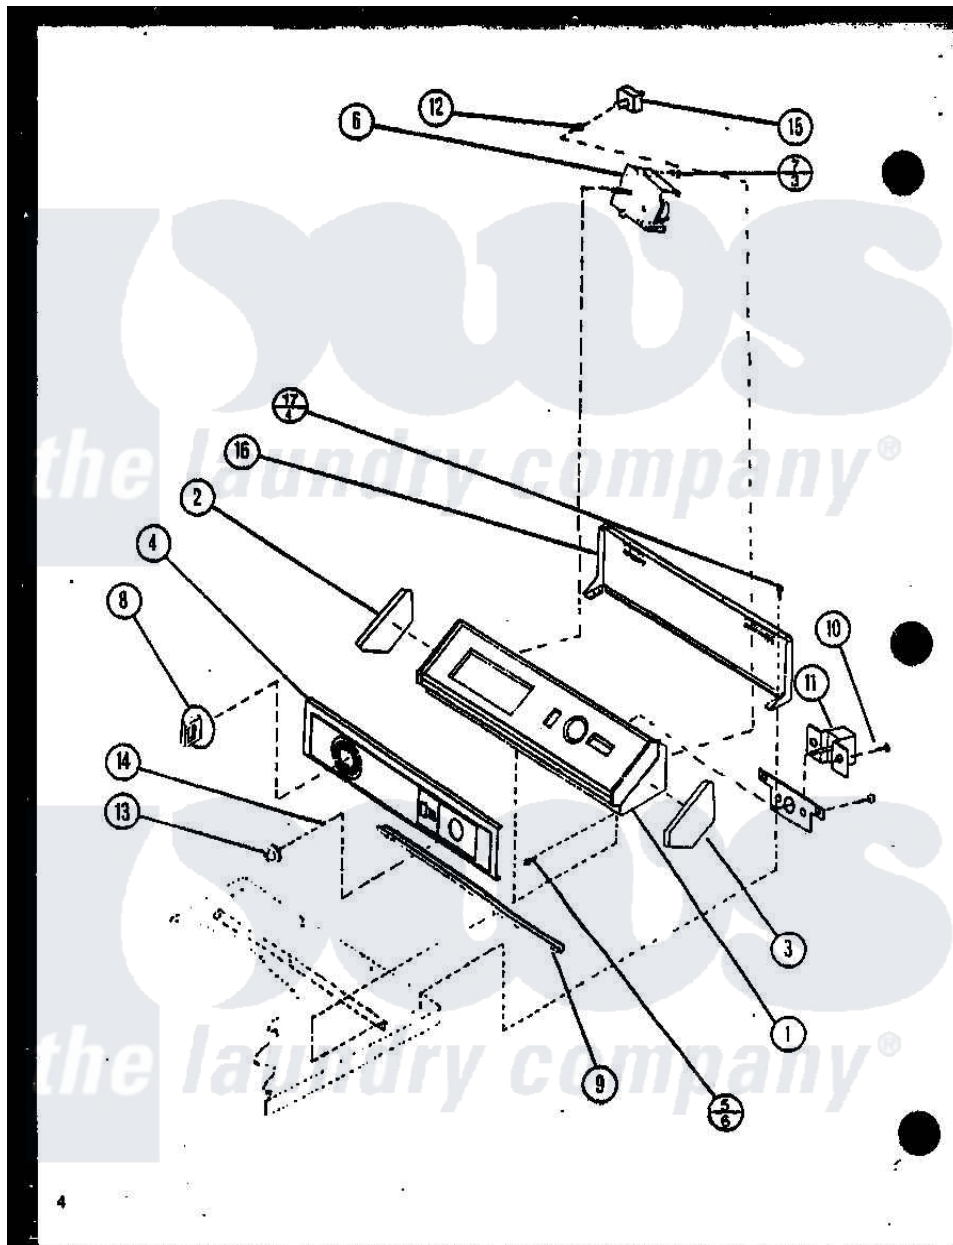

Amana CE3402L (BOM: P1118309W L) 02 - CONTROL PANEL

Amana Residential Amana CE3402L (BOM: P1118309W L) Dryer Parts Parts Diagram 02 - CONTROL PANEL  
 Click on the part number to view part

Item	Original Part Number	Replaced By	Status	Part Description
1	61342		Not Available	ASSY,HOOD & MOUNTING P
2	32863		Not Available	CAP,END-L.H.-BLK W/SLV
3	32864		Not Available	CAP,END-R.H.-BLK W/SLV
4	62633		Not Available	PANEL,GRAPHIC
5	31752		Not Available	SCREW,No.8ABX3/4 POZIDRI
6	59419	<a href="#">502963</a>		Timer, 3 Cycle
7	Y59616	<a href="#">90767</a>		Screw, 8A X 3/8 HeX Washer Head Tapping
8	61315		Not Available	ASSY,TIMER KNOB & SKIRT
9	61323R		Not Available	TRIM,BOTTOM-AMANA
10	<a href="#">31260</a>			Screw, No.8 X 3/8 Ind H
11	59447	<a href="#">500823</a>		Signal, Rotary
12	57584		Not Available	NUT
13	<a href="#">32866</a>			Assembly, Knob-Rotary-Black
14	10519		Not Available	RETAINER
15	Y61511		Not Available	SWITCH,FABRIC SELECTOR