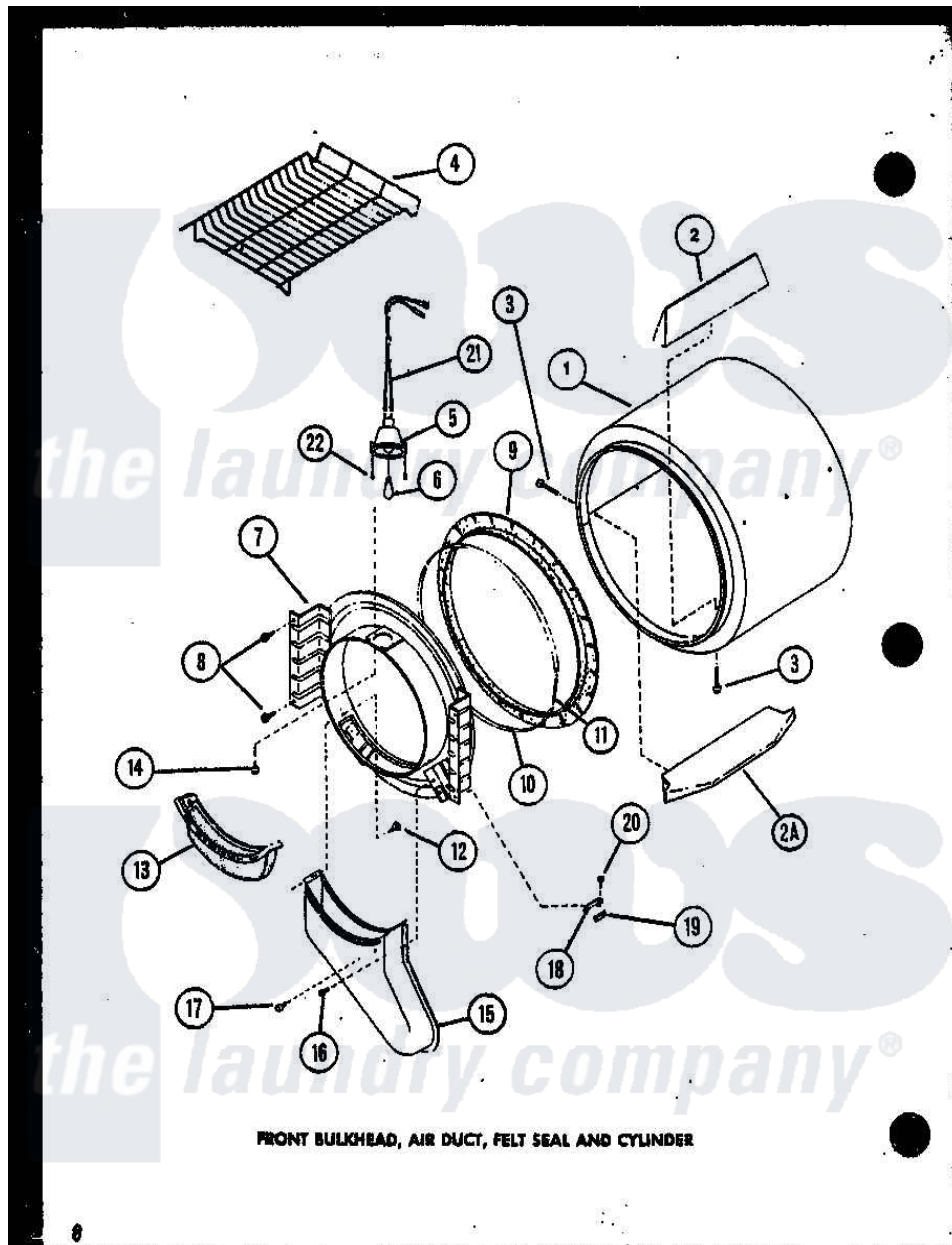

Amana CE3402L (BOM: P1118309W L) 03 - FRONT BULKHEAD

Amana Residential Amana CE3402L (BOM: P1118309W L) Dryer Parts Parts Diagram 03 - FRONT BULKHEAD  
 Click on the part number to view part

Item	Original Part Number	Replaced By	Status	Part Description
1	61073P		Not Available	ASSY,CYLINDER-WHITE
2	Y61399		Not Available	BAFFLE,CYLINDER-SHORT-
"	Y61027		Not Available	BAFFLE,CYLINDER-EXTEND
3	56131		Not Available	SCREW,10BT X 1 TAPPING
4	58846		Not Available	RACK,DRYING
5	60953	<a href="#">3976587</a>		Control-Elec
6	Y60954	<a href="#">67001316</a>		Bulb, Light
7	62142W		Not Available	ASSY,BULKHEAD-FRONT-SV
8	26592		Not Available	HEX HEAD SCREW
9	<a href="#">56088</a>			Assembly, Seal
10	Y56090		Not Available	SEAL STRAP
11	<a href="#">52310</a>			Spring
12	56392		Not Available	SCREW,8-18 X 3/8 TAPPI
13	<a href="#">61376P</a>			Filter, Lint-White W/Inst.
14	56587		Not Available	SCREW,1/4-20 HEX HD SH
15	<a href="#">60786</a>			Assembly, Air Duct-Front

16	23628	<a href="#">489464</a>	Screw
17	56938		Not Available BUMPER
18	Y61027		Not Available BAFFLE,CYLINDER-EXTEND
"	<a href="#">61448</a>		Glide, Cylinder-Rulon F
19	<a href="#">58049</a>		Pad, Thin
20	23962	<a href="#">W10116760</a>	Screw
21	Y60955		Not Available ASSY,WIRING HARNESS-CY
22	<a href="#">31260</a>		Screw, No.8 X 3/8 Ind H