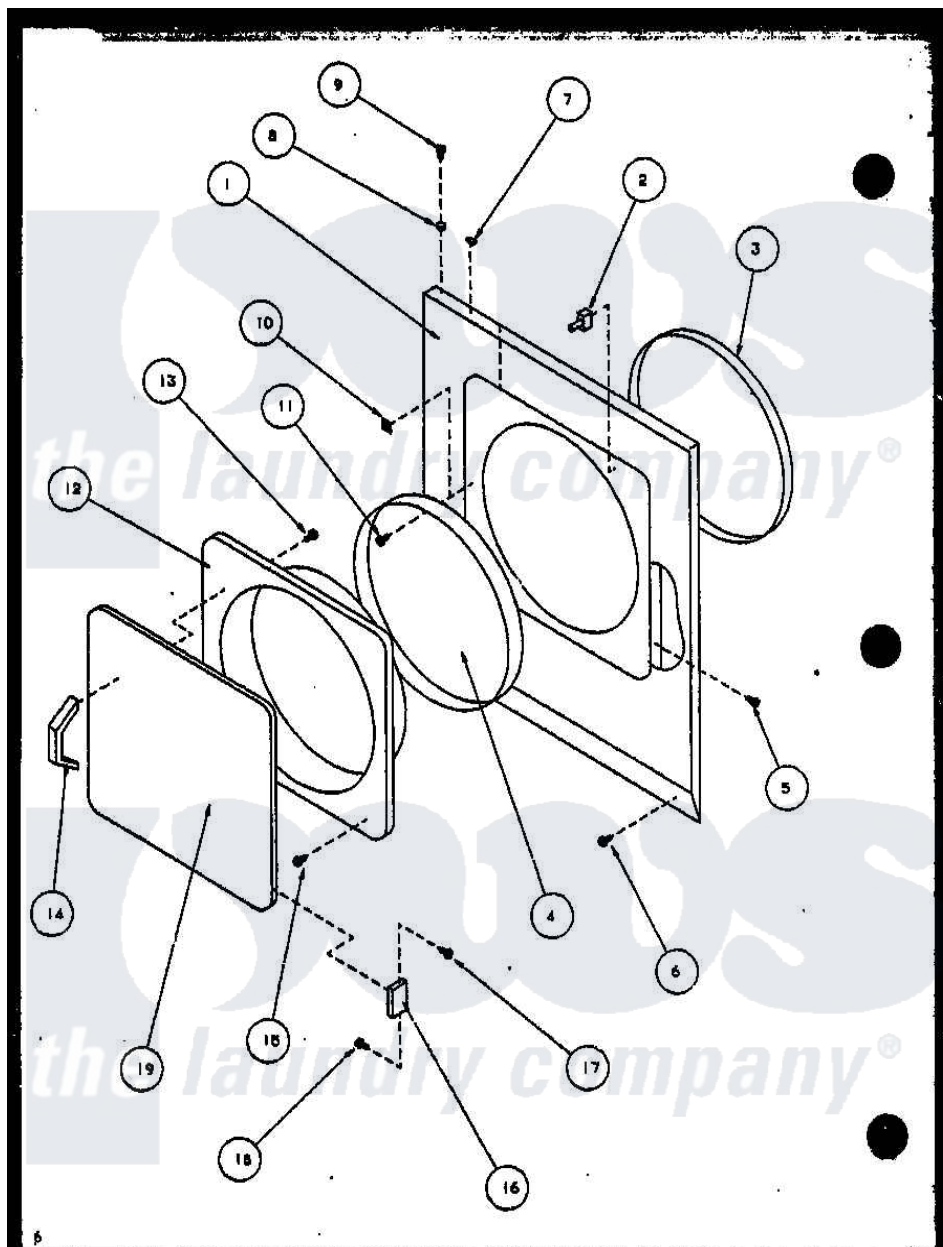

Amana CE3402L (BOM: P1118309W L) 05 - LOADING DOOR

Amana Residential Amana CE3402L (BOM: P1118309W L) Dryer Parts Parts Diagram 05 - LOADING DOOR
 Click on the part number to view part

Item	Original Part Number	Replaced By	Status	Part Description
1	62420W		Not Available	FRONT PANEL, WHITE
"	62420L	62420LP		Assembly
2	56052	W10169313		Switch-Dor
3	56091	Y61380		Seal, Front Panel
4	61379	61379P		Door Seal
5	51236	488130		Nut
6	58637	27001200		Screw
7	28835	22001650		Fastener, Spring
8	56079	505187		Locator, Panel
9	32671	Y014874		Screw, Idler Arm And Sleeve
10	54660	LA-1003		Door Catch Kit
11	54661	LA-1003		Door Catch Kit
12	62152W		Not Available	LINER,DOOR
13	52150	489464		Screw
14	54068P	61925		Pull Door Commercial Black
15	23407			Nut, Speed-8A Tinn C15

16	56045		Hinge
17	52864	500226	Screw, 8b-16 x 5/8 Tap
18	22649		Screw, 8-32 X 13/32 FI
19	62153L	Not Available	DOOR
"	62153W	Not Available	PANEL OUTER DOOR