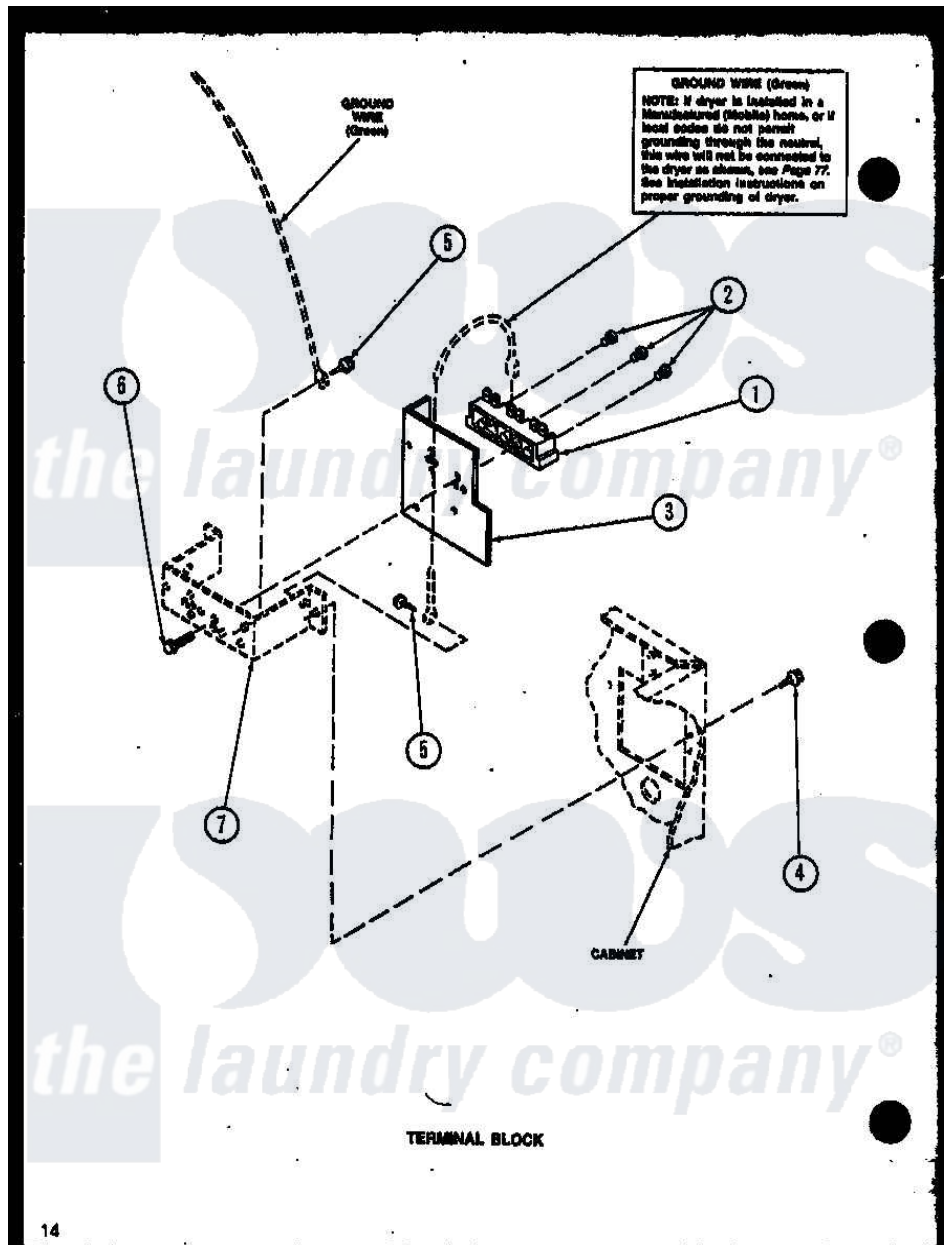

Amana CE3402L (BOM: P1118309W L) 08 - TERMINAL BLOCK

Amana Residential Amana CE3402L (BOM: P1118309W L) Dryer Parts Parts Diagram 08 - TERMINAL BLOCK
Click on the part number to view part

Item	Original Part Number	Replaced By	Status	Part Description
1	61923P	61923		Block, Terminal
2	Y61199	3400094		Screw, 10-32 X 3/8
3	56087			Shield, Terminal Block
4	25723	27001200		Screw
5	20530			Screw, 10-24 x 3/8 Hex
6	Y61200	501285		Screw, No.12 X 9/16-Pla
7	60823	60823P		Bracket, Terminal Block