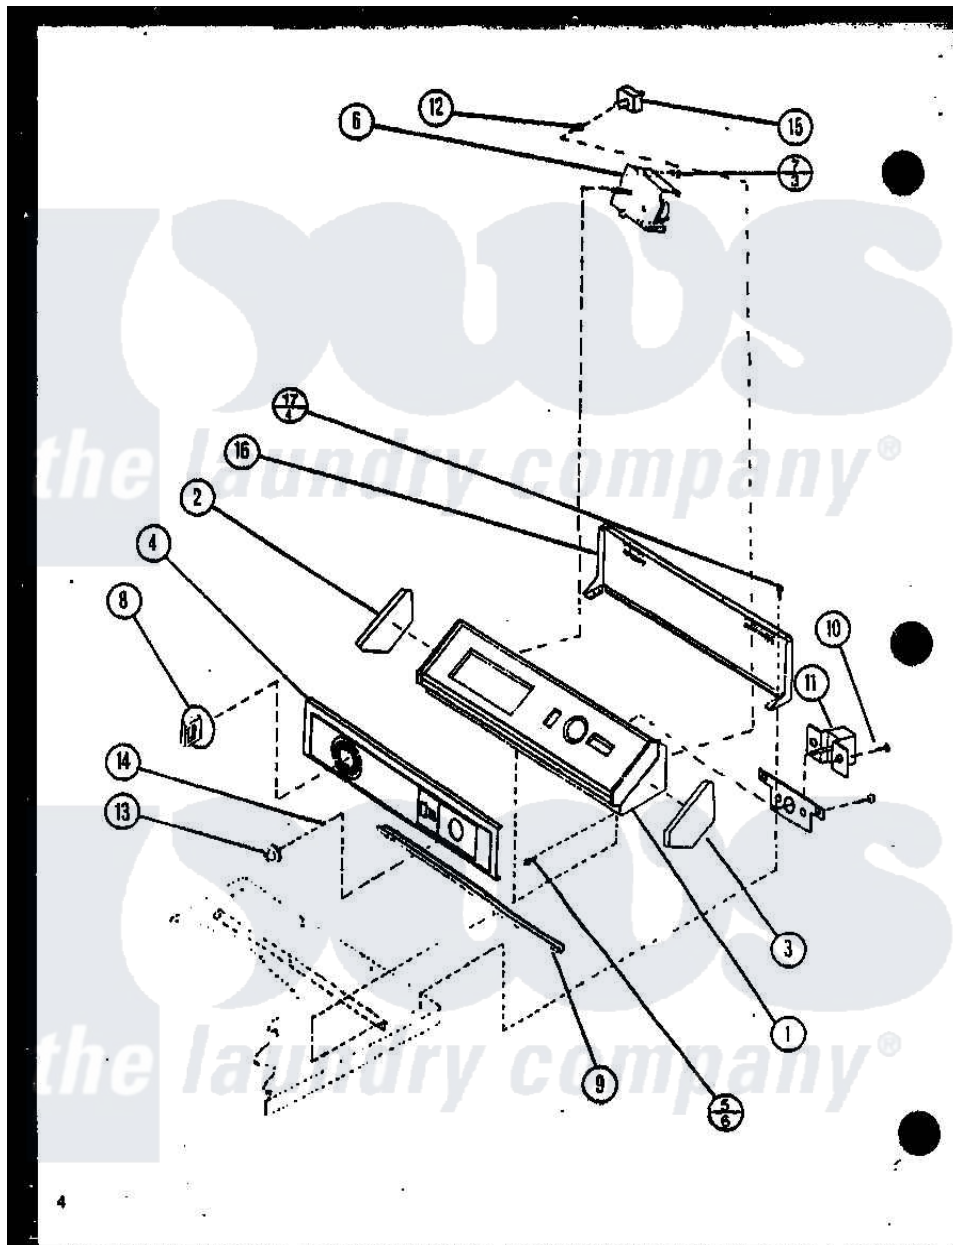

Amana CE3402W (BOM: P1118308W W) 02 - CONTROL PANEL

Amana Residential Amana CE3402W (BOM: P1118308W W) Dryer Parts Parts Diagram 02 - CONTROL PANEL  
 Click on the part number to view part

Item	Original Part Number	Replaced By	Status	Part Description
1	61342		Not Available	ASSY,HOOD & MOUNTING P
2	32863		Not Available	CAP,END-L.H.-BLK W/SLV
3	32864		Not Available	CAP,END-R.H.-BLK W/SLV
4	62633		Not Available	PANEL,GRAPHIC
5	31752		Not Available	SCREW,No.8ABX3/4 POZIDRI
6	59419	<a href="#">502963</a>		Timer, 3 Cycle
7	Y59616	<a href="#">90767</a>		Screw, 8A X 3/8 HeX Washer Head Tapping
8	61315		Not Available	ASSY,TIMER KNOB & SKIRT
9	61323R		Not Available	TRIM,BOTTOM-AMANA
10	<a href="#">31260</a>			Screw, No.8 X 3/8 Ind H
11	59447	<a href="#">500823</a>		Signal, Rotary
12	57584		Not Available	NUT
13	<a href="#">32866</a>			Assembly, Knob-Rotary-Black
14	10519		Not Available	RETAINER
15	Y61511		Not Available	SWITCH,FABRIC SELECTOR