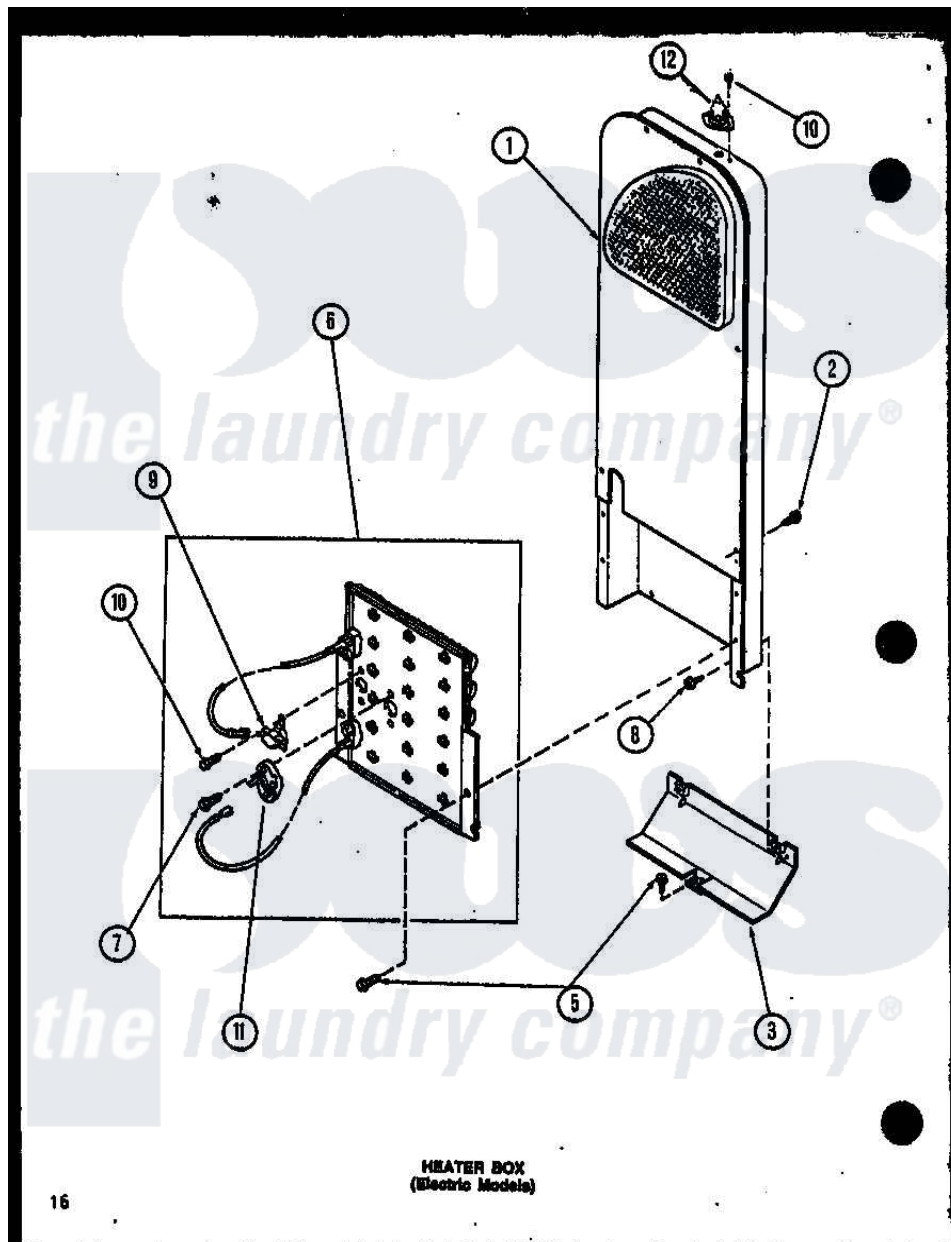

Amana CE3402W (BOM: P1118308W W) 04 - HEATER BOX (ELECTRIC MODELS)

Amana Residential Amana CE3402W (BOM: P1118308W W) Dryer Parts Parts Diagram 04 - HEATER BOX (ELECTRIC MODELS)

Click on the part number to view part

Item	Original Part Number	Replaced By	Status	Part Description
1	61161P	503605		Assembly, Heater Duct
2	56264	27001200		Screw
3	60952		Not Available	SHIELD,HEAT DUCT
5	56264	27001200		Screw
6	61928			Heater Assembly 208V
"	61927			Heater Assembly
7	56693			Screw, No.6-20 x. 44/.41 In
8	51780	3390631		Screw, 10-16 X 3/8
9	61210	W10116735		Thermistor-Fix
10	23222	3177991		Screw
11	490P3	R9900489		Thermistor-Fix
12	57239		Not Available	THERMOSTAT,SPST