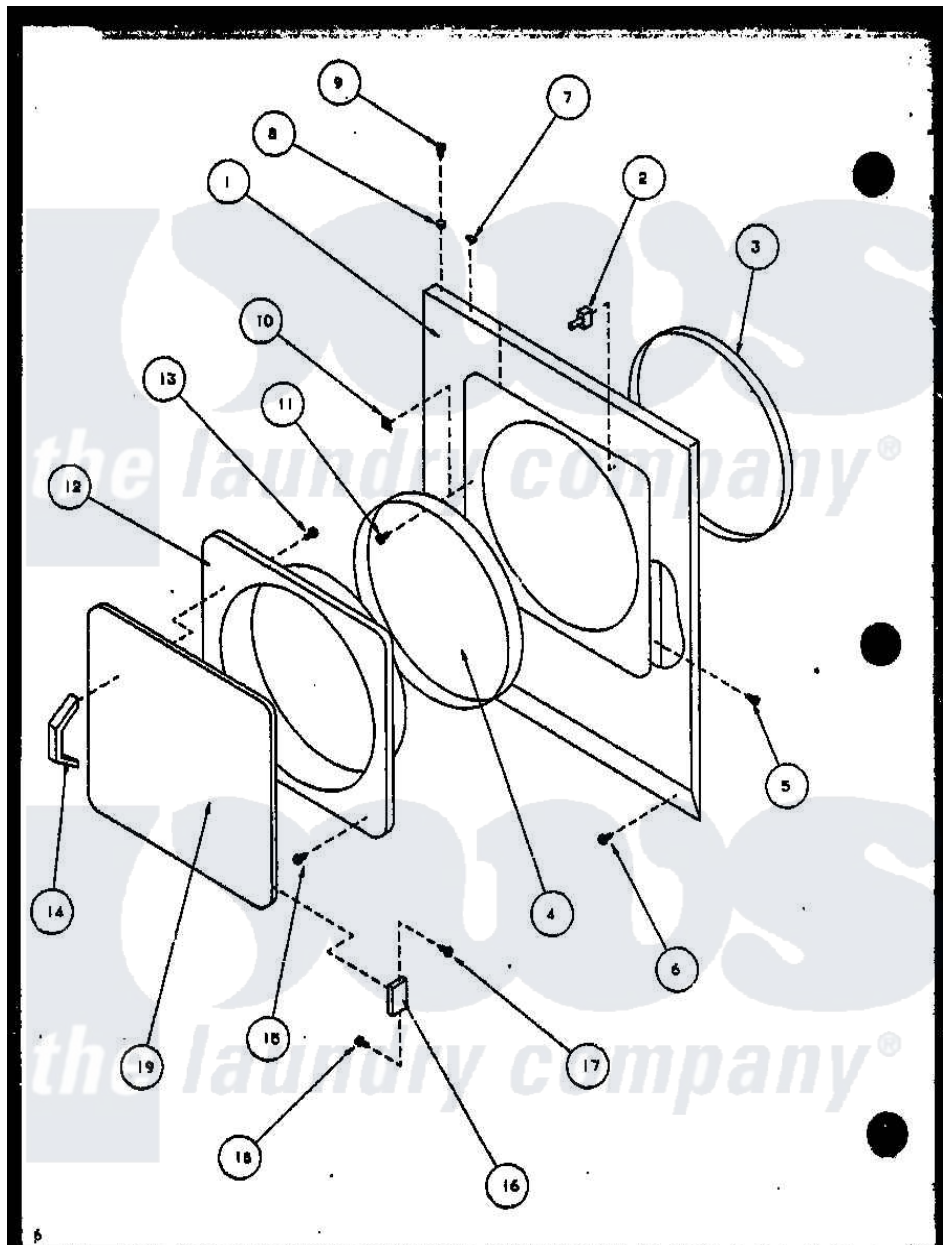

Amana CE3402W (BOM: P1118308W W) 05 - LOADING DOOR

Amana Residential Amana CE3402W (BOM: P1118308W W) Dryer Parts Parts Diagram 05 - LOADING DOOR
 Click on the part number to view part

Item	Original Part Number	Replaced By	Status	Part Description
1	62420W		Not Available	FRONT PANEL, WHITE
"	62420L	62420LP		Assembly
2	56052	W10169313		Switch-Dor
3	56091	Y61380		Seal, Front Panel
4	61379	61379P		Door Seal
5	51236	488130		Nut
6	58637	27001200		Screw
7	28835	22001650		Fastener, Spring
8	56079	505187		Locator, Panel
9	32671	Y014874		Screw, Idler Arm And Sleeve
10	54660	LA-1003		Door Catch Kit
11	54661	LA-1003		Door Catch Kit
12	62152W		Not Available	LINER,DOOR
13	52150	489464		Screw
14	54068P	61925		Pull Door Commercial Black
15	23407			Nut, Speed-8A Tinn C15

16	56045		Hinge
17	52864	500226	Screw, 8b-16 x 5/8 Tap
18	22649		Screw, 8-32 X 13/32 FI
19	62153L	Not Available	DOOR
"	62153W	Not Available	PANEL OUTER DOOR