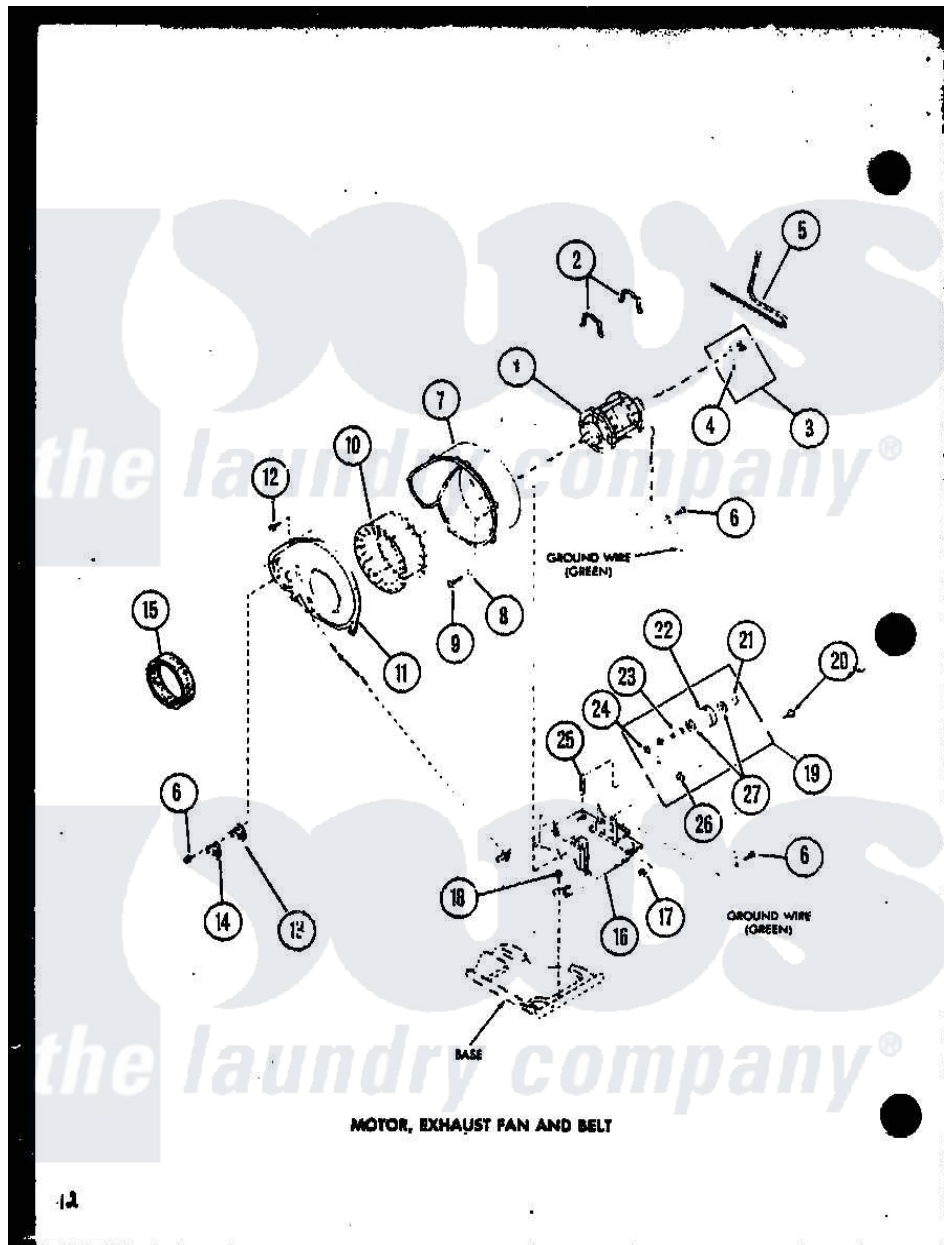

Amana CE3402W (BOM: P1118308W W) 06 - MOTOR

Amana Residential Amana CE3402W (BOM: P1118308W W) Dryer Parts Parts Diagram 06 - MOTOR
 Click on the part number to view part

Item	Original Part Number	Replaced By	Status	Part Description
1	Y58044	915P3		Motor-Drve
2	Y58047	660658		Clamp, Motor Mounting 343481 685441
3	59173		Not Available	MOTOR PULLEY ASSEMBLY
4	52906		Not Available	SETSCREW
5	59174	40111201		Belt, Cylinder
6	23222	3177991		Screw
7	56020			Housing, Blower
8	20492	M0270504		Washer
9	56264	27001200		Screw
10	56000	510139P		Assembly Blower Fan Package
11	60938P		Not Available	COVER,BLOWER HOUSING
12	23962	W10116760		Screw
13	61401	61623		Thermostat, Heater-BR
14	Y61372			Thermostat
15	56065		Not Available	SEAL

16	Y60816	503613		Mount, Motor
17	52566	27001225		Nut, Jam Mid Lock 1/4-20
18	26592		Not Available	HEX HEAD SCREW
19	Y56170	56170P		Assembly- Idle
20	56587		Not Available	SCREW, 1/4-20 HEX HD SH
21	23748			Ring, Retaining
22	Y54414			Assembly, Wheel And Bearing
23	56461			Shaft
24	56156	358160		Nut
25	56076			Spring, Idler
26	56057		Not Available	LEVER, IDLER
27	52549			Washer, 501 ID X3/4 Odx