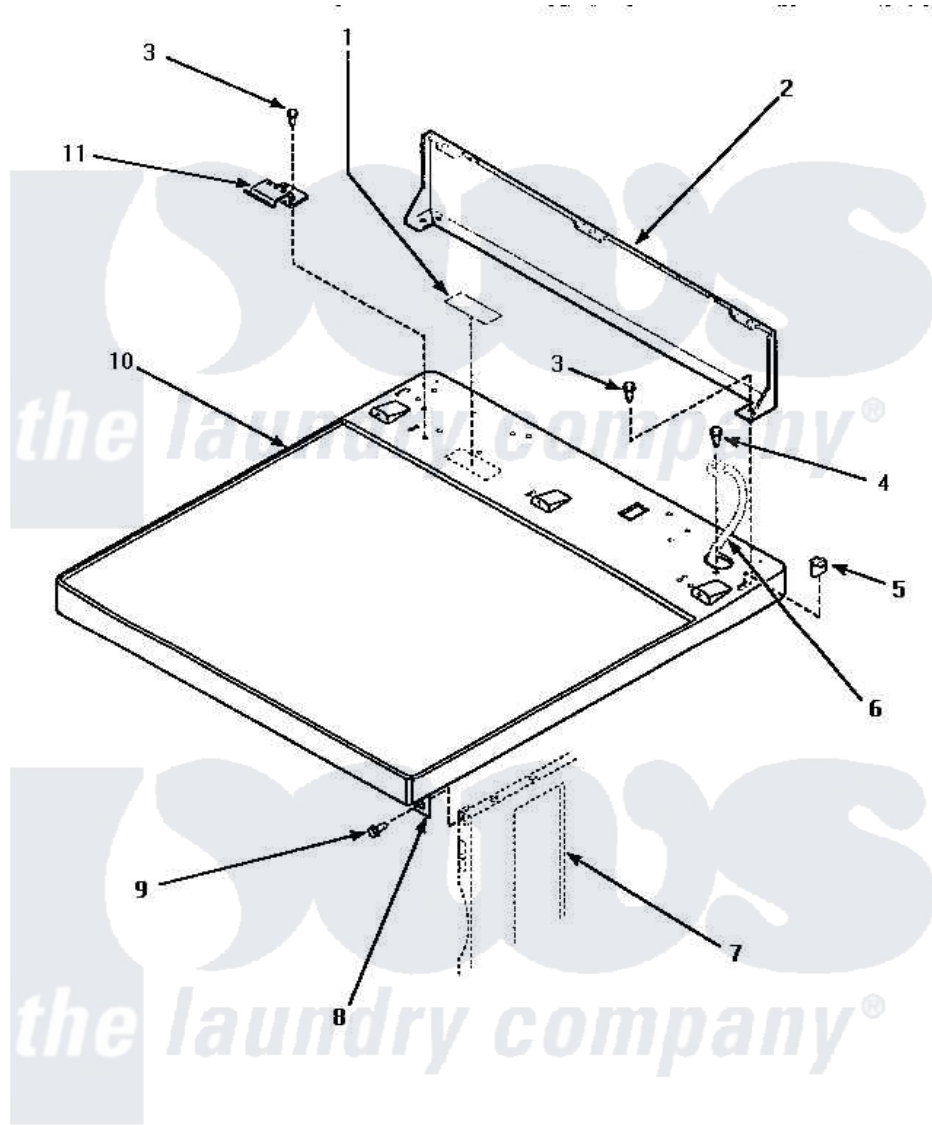

Amana CE4307W (BOM: P1163513W W) 02 - CABINET TOP & CONTROL HOOD REAR PANEL

CABINET TOP AND CONTROL HOOD REAR PANEL

Amana [Residential Amana CE4307W \(BOM: P1163513W W\) Dryer Parts](#) Parts Diagram 02 - CABINET TOP & CONTROL HOOD REAR PANEL
 Click on the part number to view part

Item	Original Part Number	Replaced By	Status	Part Description
1	24903		Not Available	STICKER,DISCONNECT POW
2	500343		Not Available	PANEL,BACK(HOME HOOD)
3	501086	90767		Screw, 8A X 3/8 HeX Washer Head Tapping
4	20530			Screw, 10-24 x 3/8 Hex
5	501242		Not Available	CLIP,TUBULAR INSERT
6	Y00000000		Not Available	SEE NOTE GROUND WIRE FROM REAR BULKHEAD, GREEN
7	Y00000000		Not Available	SEE NOTE CABINET
8	500084	40130801		Bracket, Top Mount
9	33562	27001200		Screw
10	500085WP	37001027		Panel, Top
"	500085LP	510029LP		Kit Top Panel W/Hdw domestic
11	501241	Y503876		Clip, Hold Down