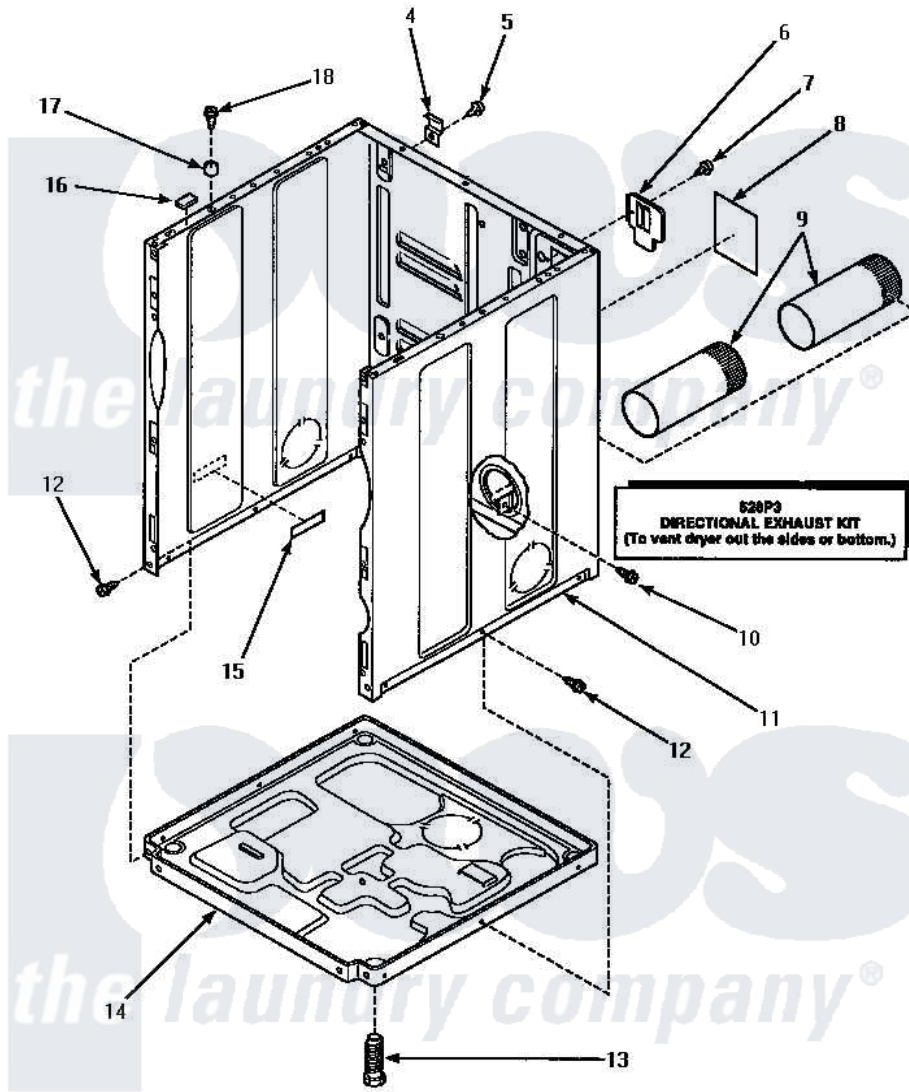

Amana CE4307W (BOM: P1163513W W) 03 - CABINET, EXHAUST DUCT & BASE

CABINET, EXHAUST DUCT AND BASE

Amana Residential Amana CE4307W (BOM: P1163513W W) Dryer Parts Parts Diagram 03 - CABINET, EXHAUST DUCT & BASE

Click on the part number to view part

Item	Original Part Number	Replaced By	Status	Part Description
4	500003			Hinge, Top
5	33562	27001200		Screw
6	500114	510903		Plate Access Panel
7	33562	27001200		Screw
8	501289		Not Available	(ELECTRIC MODELS)
9	500064	505518		Duct, Exhaust
10	501668	503688		Screw, 10B-16 X .34 I
11	500001HP		Not Available	ASSY, CABINET
"	500001LP	727P3L		Kit Dryer Panels
"	500001WP	37001284		Cabinet As Pack
12	33562	27001200		Screw
13	Y500101			Leg, Leveling
14	500070			Base, Dryer
15	61294		Not Available	(ELECTRIC MODELS)
16	Y56128			Pad, Bumper

17	56079	505187	Locator, Panel
18	32671	Y014874	Screw, Idler Arm And Sleeve
NI	528P3		Directional Exhaust Kit