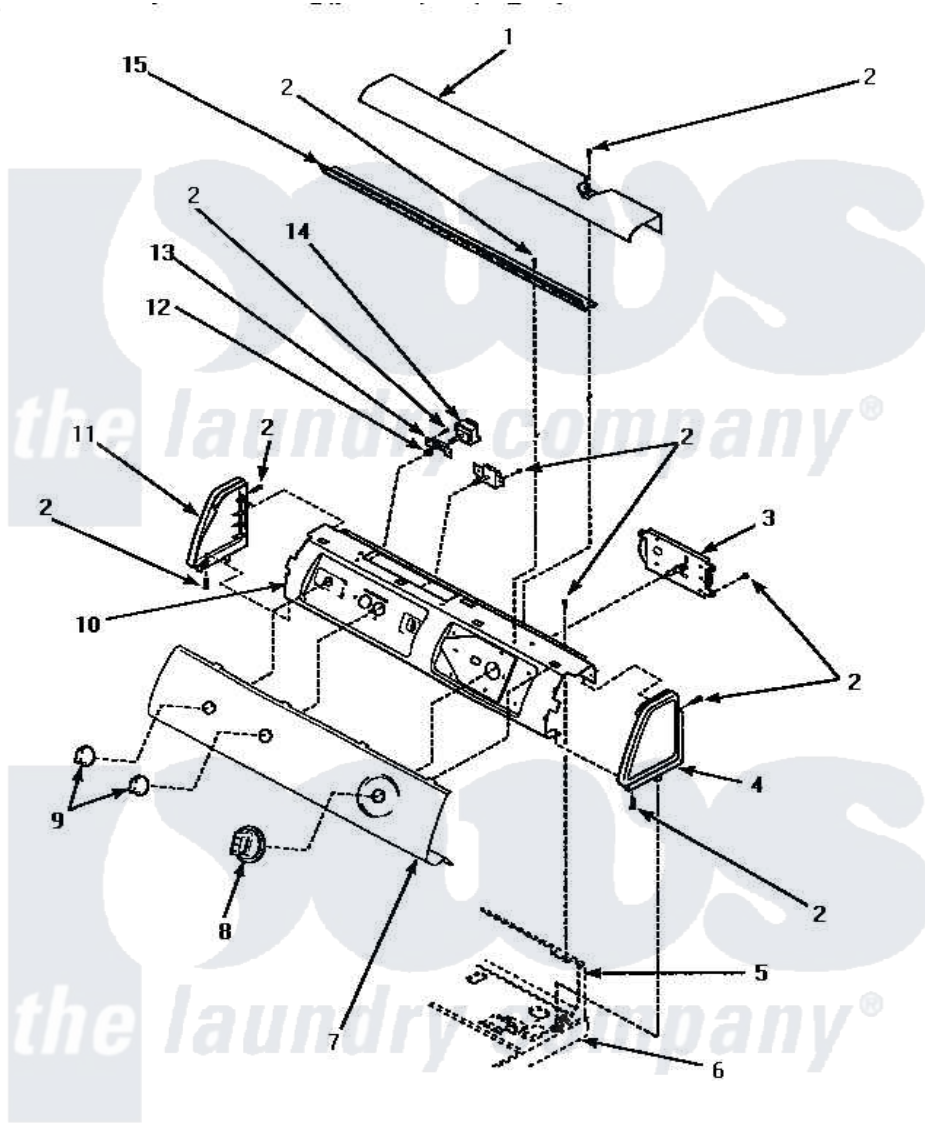

Amana CE4307W (BOM: P1163513W W) 05 - GRAPHIC PANEL, CONTROL HOOD & CONTROLS

GRAPHIC PANEL, CONTROL HOOD AND CONTROLS

Amana [Residential Amana CE4307W \(BOM: P1163513W W\) Dryer Parts](#) Parts Diagram 05 - GRAPHIC PANEL, CONTROL HOOD & CONTROLS
 Click on the part number to view part

Item	Original Part Number	Replaced By	Status	Part Description
"	NOTE:		Not Available	IF DRYER IS INSTALLED IN A MANUFACTURED (MOBILE) HOME, OR IF LOCAL CODES DO NOT PERMIT GROUNDING THROUGH THE NEUTRAL, THIS WIRE WILL NOT BE CONNECTED TO THE DR
1	500302		Not Available	COVER, TOP
2	501086	90767		Screw, 8A X 3/8 Hex Washer Head Tapping
3	59419	502963		Timer, 3 Cycle
4	34815		Not Available	PANEL, END R.H. (BLK)
5	Y00000000		Not Available	SEE NOTE CONTROL HOOD REAR PANEL
6	Y00000000		Not Available	SEE NOTE CABINET TOP
7	500784		Not Available	PANEL, GRAPHIC
8	500311	502220W		Knob, Timer

9	34847		Assembly, Knob-Rotary
10	500300	Not Available	BRACKET,CONTROL SUPPORT-MECH
11	34816		Panel, End
12	57584	Not Available	NUT
13	59704		Bracket, Switch Mount
14	Y61511	Not Available	SWITCH,FABRIC SELECTOR
15	500305	Not Available	DIFFUSER W/OUT HOLE