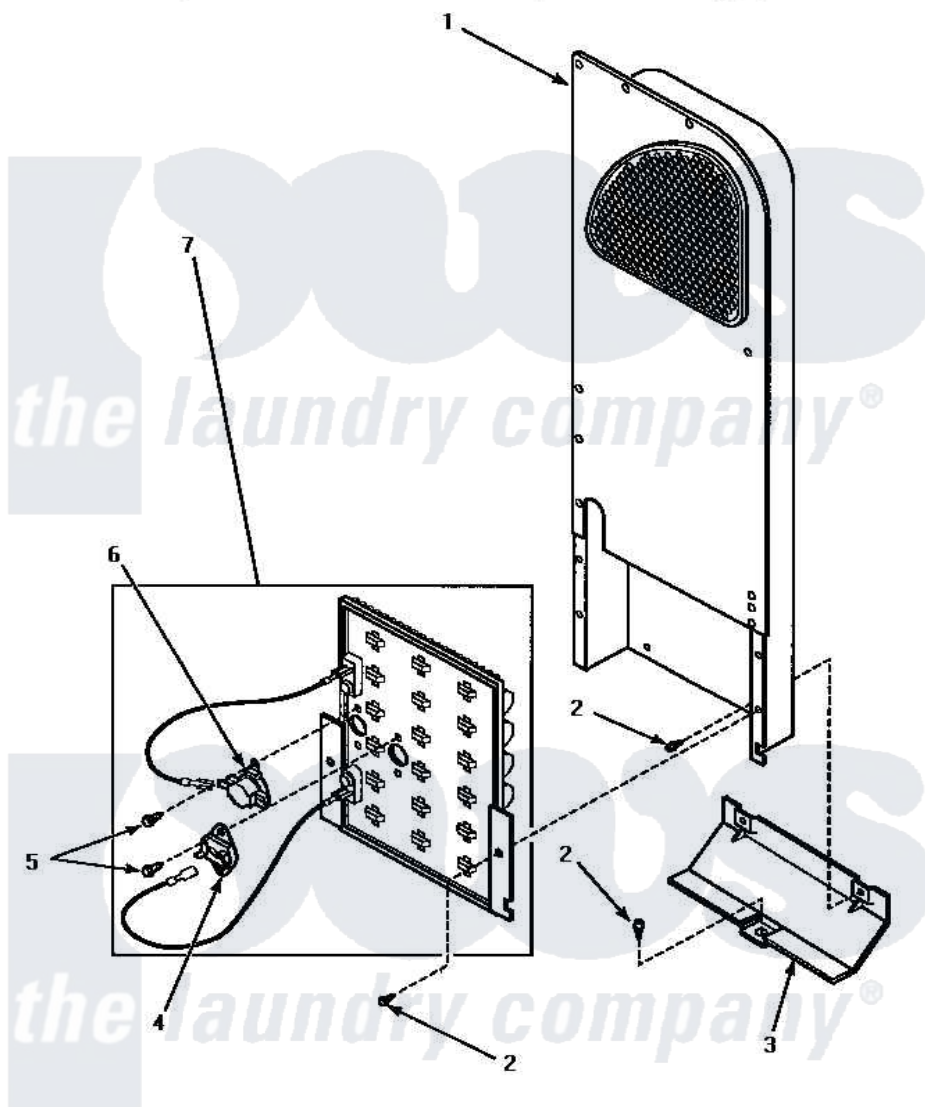

**Amana CE4307W (BOM: P1163513W W) 06 - HEATER BOX ASSY
(ORIGINAL)**

**HEATER BOX ASSEMBLY ORIGINALLY ON DRYER
(Electric Model Dryers)**

Amana Residential Amana CE4307W (BOM: P1163513W W) Dryer Parts Parts Diagram 06 - HEATER BOX ASSY
(ORIGINAL)

[Click on the part number to view part](#)

Item	Original Part Number	Replaced By	Status	Part Description
1	Y00000000		Not Available	SEE NOTE HEATER BOX ASSEMBLY
2	501668	503688		Screw, 10B-16 X .34 I
3	60952		Not Available	SHIELD,HEAT DUCT
4	62600	40113801		Fuse, Thermal
5	23222	3177991		Screw
6	Y62641	W10116735		Thermistor-Fix
7	61928			Heater Assembly 208V
"	61927			Heater Assembly