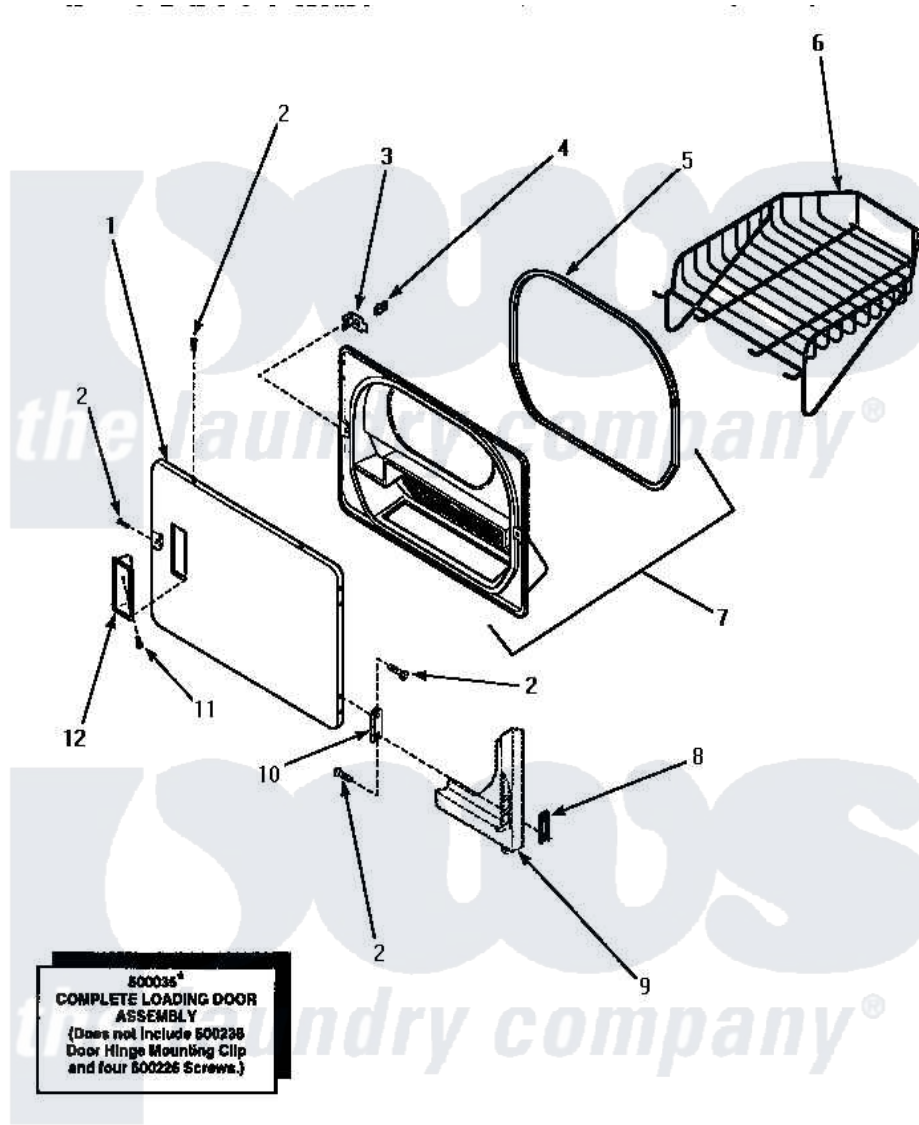

Amana CE4307W (BOM: P1163513W W) 08 - LOADING DOOR WITH DRYING RACK

LOADING DOOR WITH DRYING RACK

Amana Residential Amana CE4307W (BOM: P1163513W W) Dryer Parts Parts Diagram 08 - LOADING DOOR WITH DRYING RACK

[Click on the part number to view part](#)

Item	Original Part Number	Replaced By	Status	Part Description
1	500040L			Assembly, Door-Home
"	500040W			Assembly, Door-Home
2	500226			Screw, 8b-16 x 5/8 Tap
3	500223	40116201		Bracket, Door Strike
4	500039	510181		Strike Doormetal
5	500200		Not Available	SEAL,DOOR
6	501295P		Not Available	RACK, DRYING
7	500199		Not Available	ASSY,LINER & SEAL
8	500236			Clip, Door Hinge Mount
9	Y00000000		Not Available	SEE NOTE FRONT PANEL
10	500041	Y503676		Hinge, Door And Top
11	500297	8281236		Screw
12	500042L		Not Available	PULL,DOOR
"	500042W		Not Available	PULL,DOOR
NI	500035W		Not Available	ASSY,DOOR-HOME