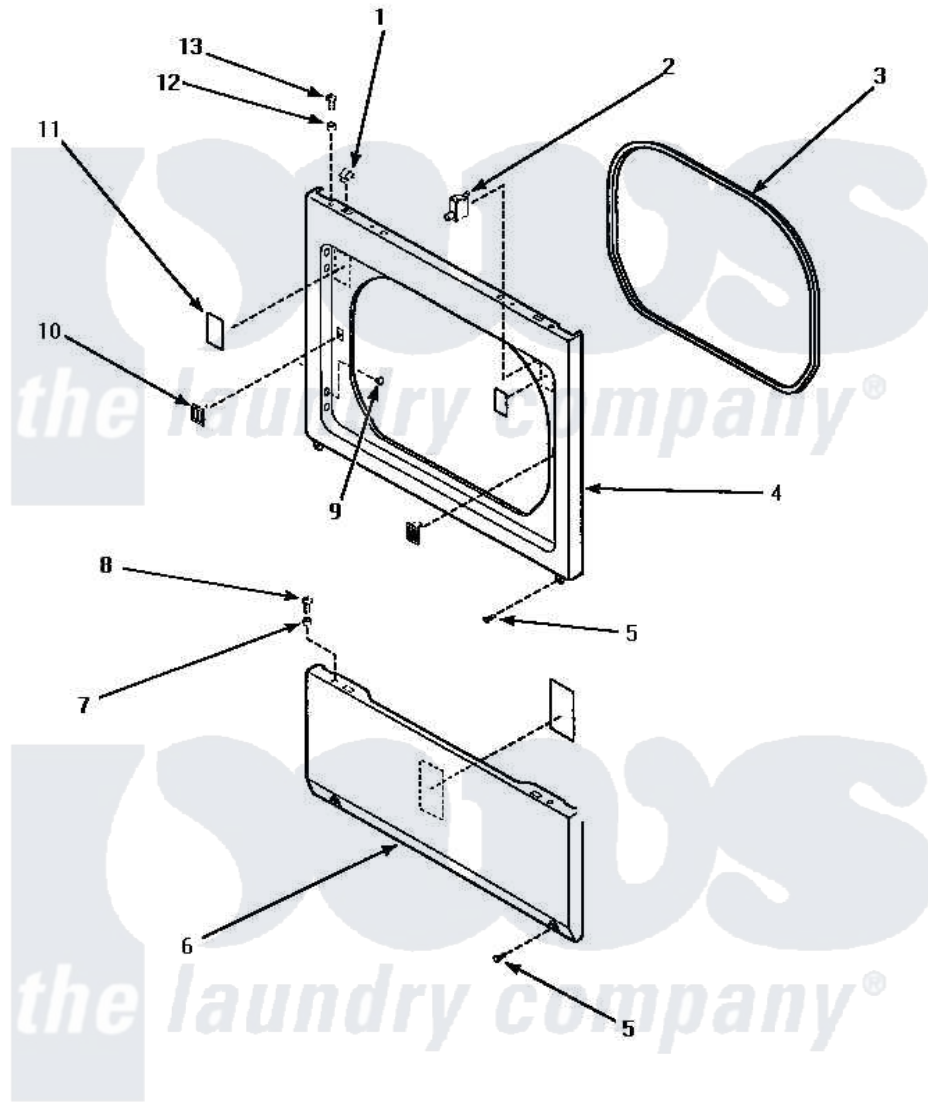

**Amana CE4307W (BOM: P1163513W W) 09 - LOWER ACCESS PANEL, FRONT PANEL & SEAL**

**LOWER ACCESS PANEL, FRONT PANEL AND SEAL**

Amana [Residential Amana CE4307W \(BOM: P1163513W W\) Dryer Parts](#) Parts Diagram 09 - LOWER ACCESS PANEL, FRONT PANEL & SEAL  
 Click on the part number to view part

Item	Original Part Number	Replaced By	Status	Part Description
1	28835	<a href="#">22001650</a>		Fastener, Spring
2	Y62872	<a href="#">W10169313</a>		Switch-Dor
3	<a href="#">500034</a>			Seal, Front Panel
4	500033W		Not Available	PANEL, FRONT
"	500033H		Not Available	PANEL,FRONT
"	<a href="#">500033L</a>			Panel, Front
5	33562	<a href="#">27001200</a>		Screw
6	500044H		Not Available	PANEL,ACCESS
"	500044L		Not Available	PANEL, ACCESS (ALMOND)
"	500044W	<a href="#">40045301WP</a>		Panel, Access
7	56079	<a href="#">505187</a>		Locator, Panel
8	32671	<a href="#">Y014874</a>		Screw, Idler Arm And Sleeve
9	500227	<a href="#">505295</a>		Screw, No.8ab-16 x 3/4 PH
10	54660	<a href="#">LA-1003</a>		Door Catch Kit
11	500281		Not Available	STICKER