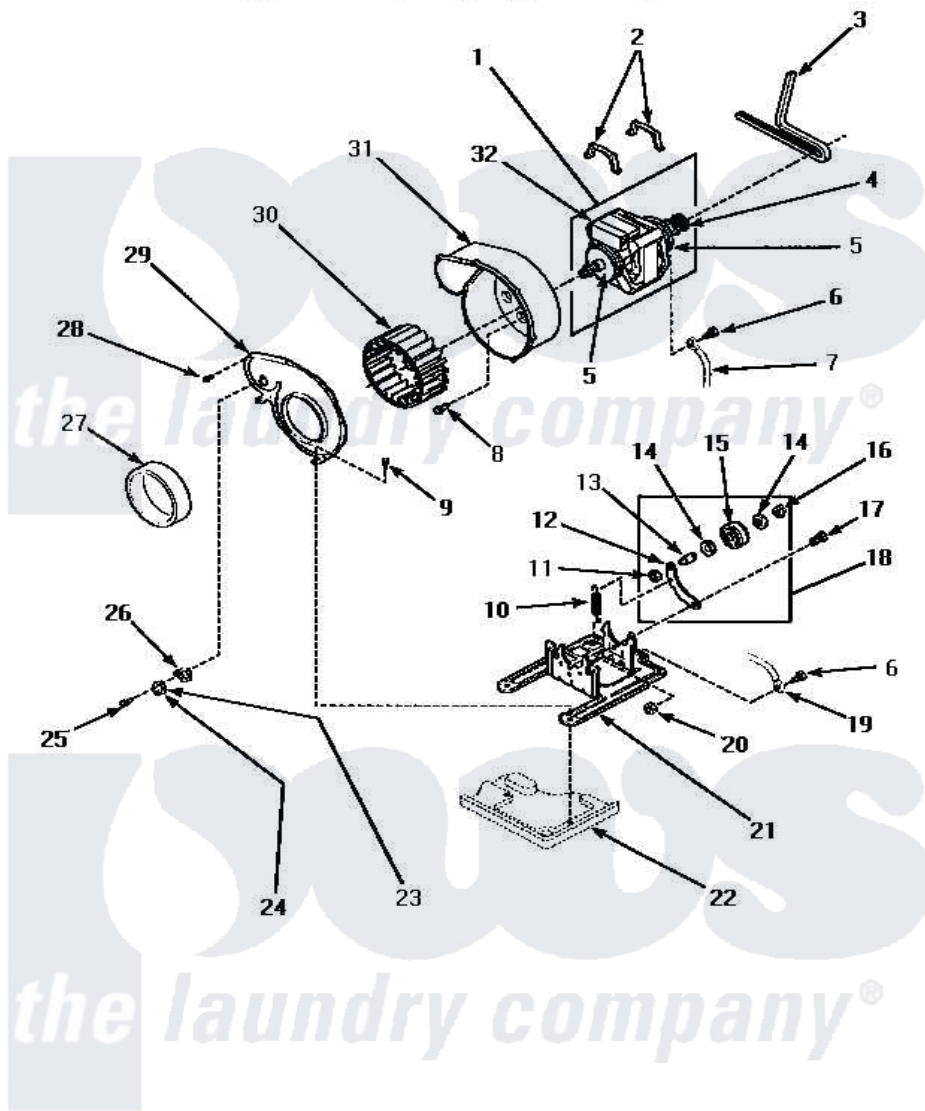

Amana CE4307W (BOM: P1163513W W) 10 - MOTOR, EXHAUST FAN & BELT

MOTOR, EXHAUST FAN AND BELT

Amana Residential Amana CE4307W (BOM: P1163513W W) Dryer Parts Parts Diagram 10 - MOTOR, EXHAUST FAN & BELT

[Click on the part number to view part](#)

Item	Original Part Number	Replaced By	Status	Part Description
1	501211	2200376		Motor
2	Y58047	660658		Clamp, Motor Mounting 343481 685441
3	59174	40111201		Belt, Cylinder
4	500011			Pulley, Motor
5	58044A		Not Available	MOUNT,MOTOR-LOCKING
6	20530			Screw, 10-24 x 3/8 Hex
7	Y00000000		Not Available	SEE NOTE GROUND WIRE FROM MOTOR TO MOUNTING BRACKET, GREEN
8	Y31645	27001200		Screw
9	33562	27001200		Screw
10	56076			Spring, Idler
11	56156	358160		Nut
12	500910	37001144		Assembly- Idler

13	56461		Shaft
14	52549		Washer, 501 ID X3/4 Odx
15	Y54414		Assembly, Wheel And Bearing
16	23748		Ring, Retaining
17	500824		Screw, 1/4-20 Unc Hex
18	500269	37001287	Assembly, Idler Lever/Shaft/Pulley
19	Y00000000	Not Available	SEE NOTE GROUND WIRE FROM MOTOR TO MOUNTING BRACKET, GREEN
20	52566	27001225	Nut, Jam Mid Lock 1/4-20
21	500822	503613	Mount, Motor
22	Y00000000	Not Available	SEE NOTE BASE
24	Y61372		Thermostat
25	501086	90767	Screw, 8A X 3/8 HeX Washer Head Tapping
26	61401	61623	Thermostat, Heater-BR
27	500313		Seal, Blower Housing
28	31260		Screw, No.8 X 3/8 Ind H
29	500078	511969P	Kit Blower Housing And Cover
30	56000	510139P	Assembly Blower Fan Package
31	56020		Housing, Blower
32	501218	Not Available	MOTOR SWITCH (DOES NOT INCLUDE THERMAL PROT