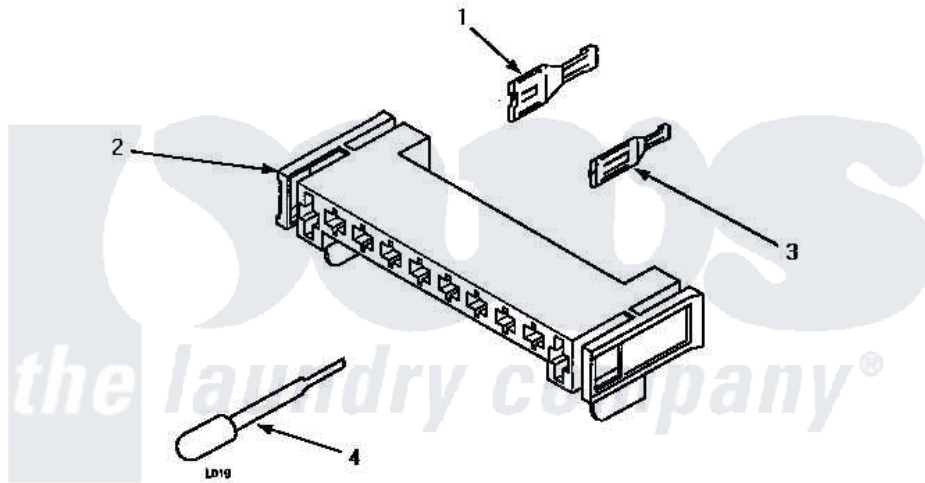

Amana CE4307W (BOM: P1163513W W) 11 - MTR CONN BLOCK/TERM & EXTRACTOR TOOL

MOTOR CONNECTION BLOCK, TERMINALS AND TERMINAL EXTRACTOR TOOLS

Amana Residential Amana CE4307W (BOM: P1163513W W) Dryer Parts Parts Diagram 11 - MTR CONN BLOCK/TERM & EXTRACTOR TOOL

[Click on the part number to view part](#)

Item	Original Part Number	Replaced By	Status	Part Description
1	00255		Not Available	(1/4 INCH-FOR (1) 12 GAUGE WIR
"	Y00256			Spade Terminal Or
2	500338			Housing-10 Position
3	Y00188			Molex Terminal
4	283P4			Terminal Extractor Tool
5	190P4			Terminal Extractor Tool