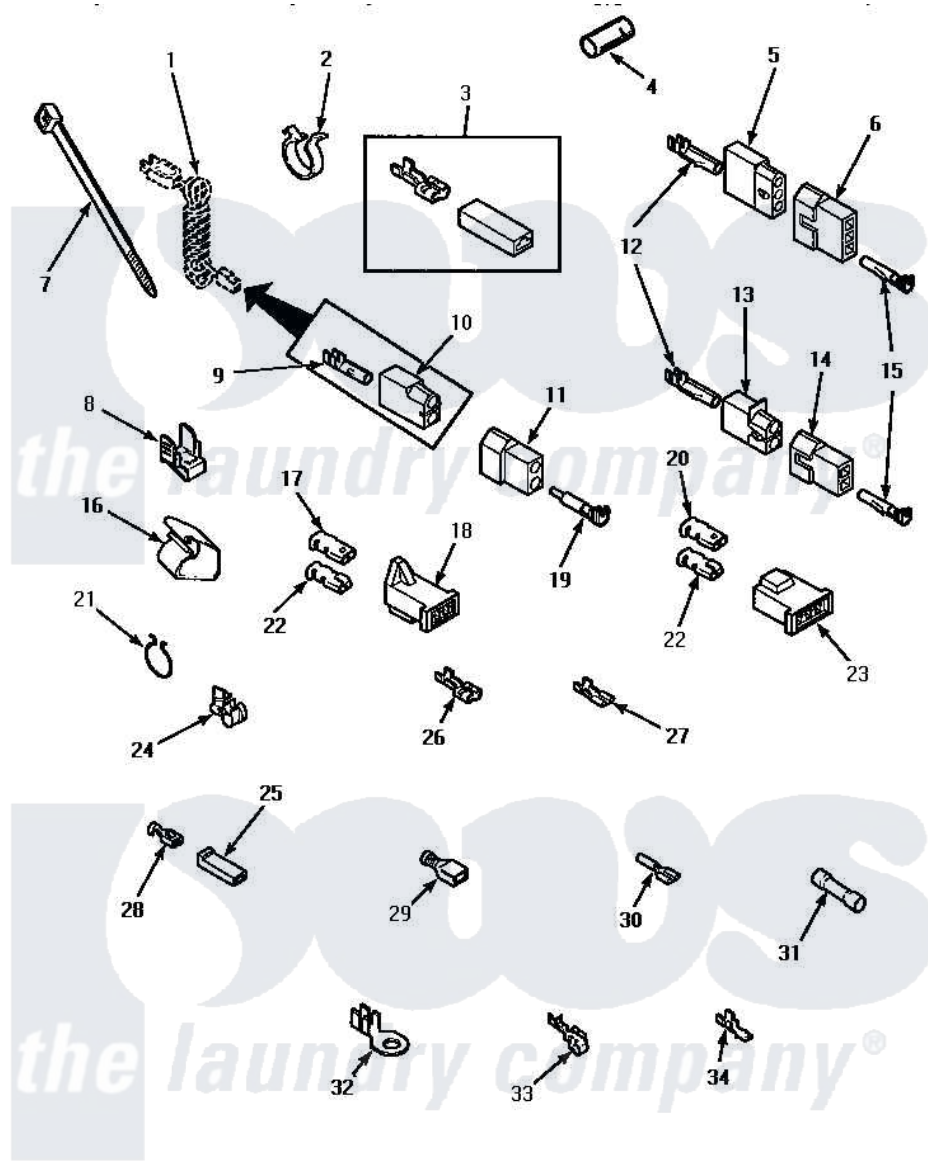

Amana CE4307W (BOM: P1163513W W) 13 - TERMINALS

TERMINALS

Amana Residential Amana CE4307W (BOM: P1163513W W) Dryer Parts Parts Diagram 13 - TERMINALS
 Click on the part number to view part

Item	Original Part Number	Replaced By	Status	Part Description
1	Y00000000		Not Available	SEE NOTE POWER CORD -- (GAS MODELS)
2	61510	504034		Clip, Wire
3	Y00237			Terminal-Female 1/4 ((1) 12 GAUGE Wire Or(2) 18 GA
4	Y21365	503670		Sleeve Insulator
5	23039	697780		Receptacle,
6	23040			Plug-3 Circuit
7	55881	M0321209		Tie-Electrical
8	Y00161	B5733302		Clip, Ground
9	00130			Terminal, Pin-1/8 Femal
10	56265			Receptacle, 2 Circuit
11	56266			Plug
12	Y00117	5011-XX		093 Female Socket
13	56451			Receptacle, 2 Circuit
14	56448			Terminal Block Plug
15	Y00116			Terminal, Pin-Male