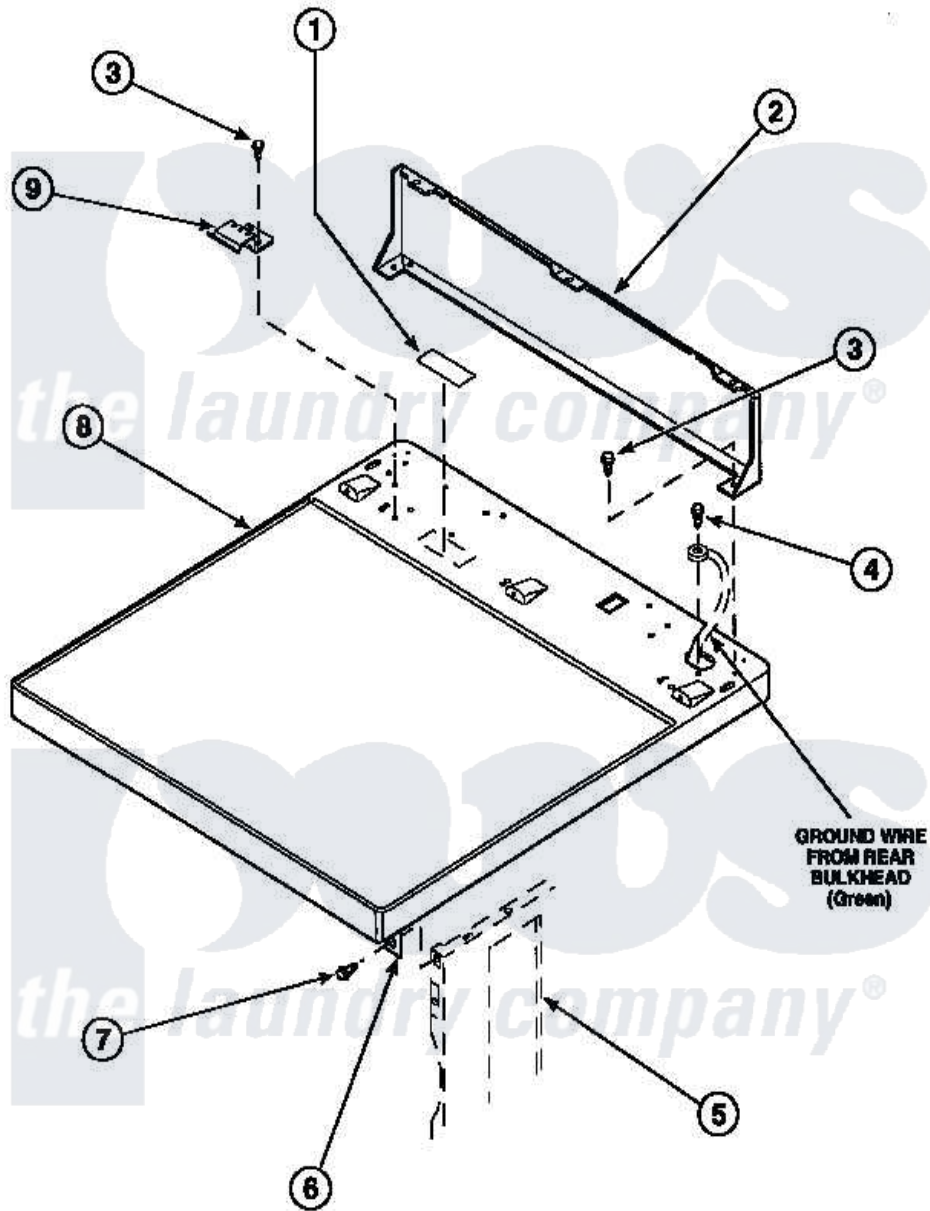

Amana CE4317L2 (BOM: PCE4317L2) 01 - CABINET TOP AND CONTROL HOOD REAR PANEL

Amana Residential Amana CE4317L2 (BOM: PCE4317L2) Washer Parts Parts Diagram 01 - CABINET TOP AND CONTROL HOOD REAR PANEL
 Click on the part number to view part

Item	Original Part Number	Replaced By	Status	Part Description
2	500343		Not Available	PANEL,BACK(HOME HOOD)
3	501086	90767		Screw, 8A X 3/8 HeX Washer Head Tapping
4	20530			Screw, 10-24 x 3/8 Hex
5	500001P		Not Available	(ADD LETTER BEFORE "P" IN PART
6	500084	40130801		Bracket, Top Mount
7	33562	27001200		Screw
8	500085P		Not Available	(ADD LETTER L-L, W-W TO PART N
9	501241	Y503876		Clip, Hold Down
NI	500314		Not Available	LABEL, WARNING