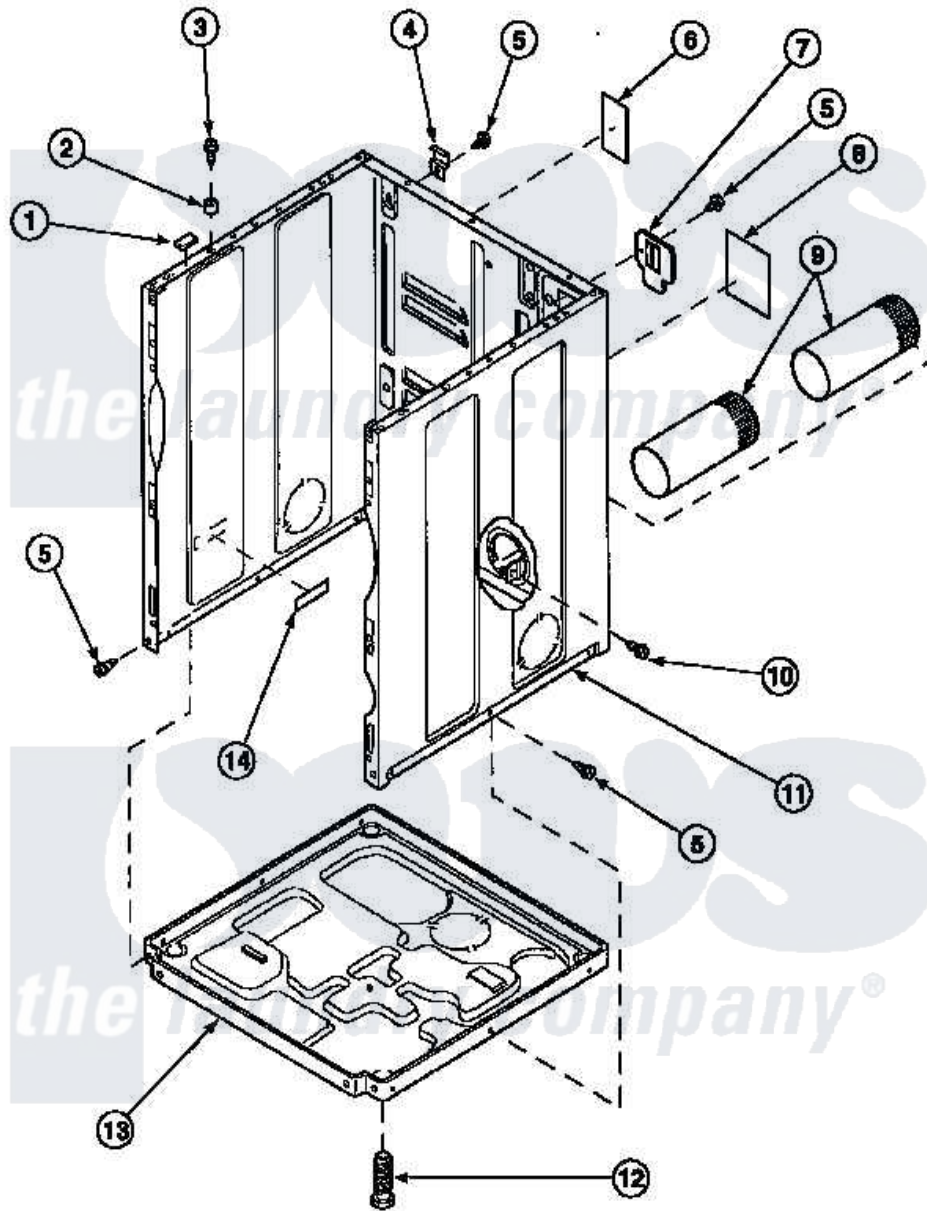

Amana CE4317L2 (BOM: PCE4317L2) 02 - CABINET, EXHAUST DUCT AND BASE

Amana Residential Amana CE4317L2 (BOM: PCE4317L2) Washer Parts Diagram 02 - CABINET, EXHAUST DUCT AND BASE

Click on the part number to view part

Item	Original Part Number	Replaced By	Status	Part Description
1	Y56128			Pad, Bumper
2	56079	505187		Locator, Panel
3	32671	Y014874		Screw, Idler Arm And Sleeve
4	500003			Hinge, Top
5	33562	27001200		Screw
7	500114	510903		Plate Access Panel
8	501289		Not Available	(ELECTRIC MODELS)
9	500064	505518		Duct, Exhaust
10	501668	503688		Screw, 10B-16 X .34 I
11	500001P		Not Available	(ADD LETTER BEFORE "P" IN PART
12	Y500101			Leg, Leveling
13	500070			Base, Dryer
14	61294		Not Available	(ELECTRIC MODELS)
NI	521P3			Kit, Flex Vent-Display