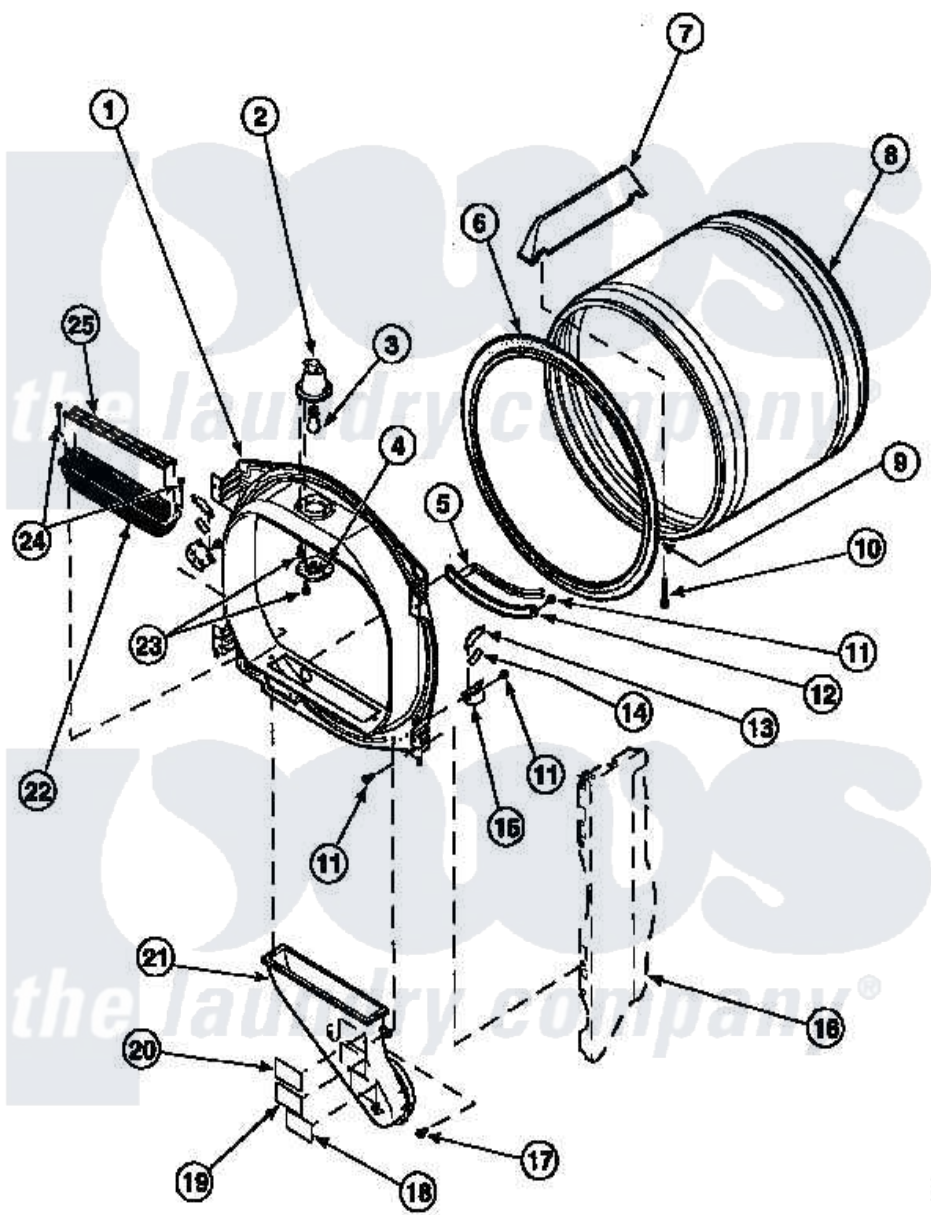

Amana CE4317L2 (BOM: PCE4317L2) 03 - FR BLKHD, AIR DUCT, FELT SEAL & CYLINDER

Amana Residential Amana CE4317L2 (BOM: PCE4317L2) Washer Parts Parts Diagram 03 - FR BLKHD, AIR DUCT, FELT SEAL & CYLINDER
 Click on the part number to view part

Item	Original Part Number	Replaced By	Status	Part Description
1	501556WP		Not Available	ASSY, BULK HEAD FRT COMP
"	501570WP		Not Available	ASSY BULKHEAD
"	500117W		Not Available	ASSY,BULKHEAD-FRONT-COMP
2	500153		Not Available	CYLINDER LIGHT HOUSING
6	501801	37001132		Seal, Cylinder
7	500022	510102		Baffle- SH
8	500013WP		Not Available	ASSY,CYLINDER-HOME-
9	22506P	511637P		Adh Dow 737 Clr 3 Oz Tube
10	Y62588			Screw, 10BT-12 X 1 Tap
13	Y501676	37001298		Glide- Dry
15	501554	12002090		Bracket
16	500001P		Not Available	(ADD LETTER BEFORE "P" IN PART
17	Y31645	27001200		Screw

18	56259	Not Available	STICKER
19	500049	Not Available	STICKER
20	500314	Not Available	LABEL, WARNING
21	502231	Not Available	DUCT, HEAT
22	502140P		Filter, Lint Kit
24	500226		Screw, 8b-16 x 5/8 Tap
25	502092		Cover, Lint Filter