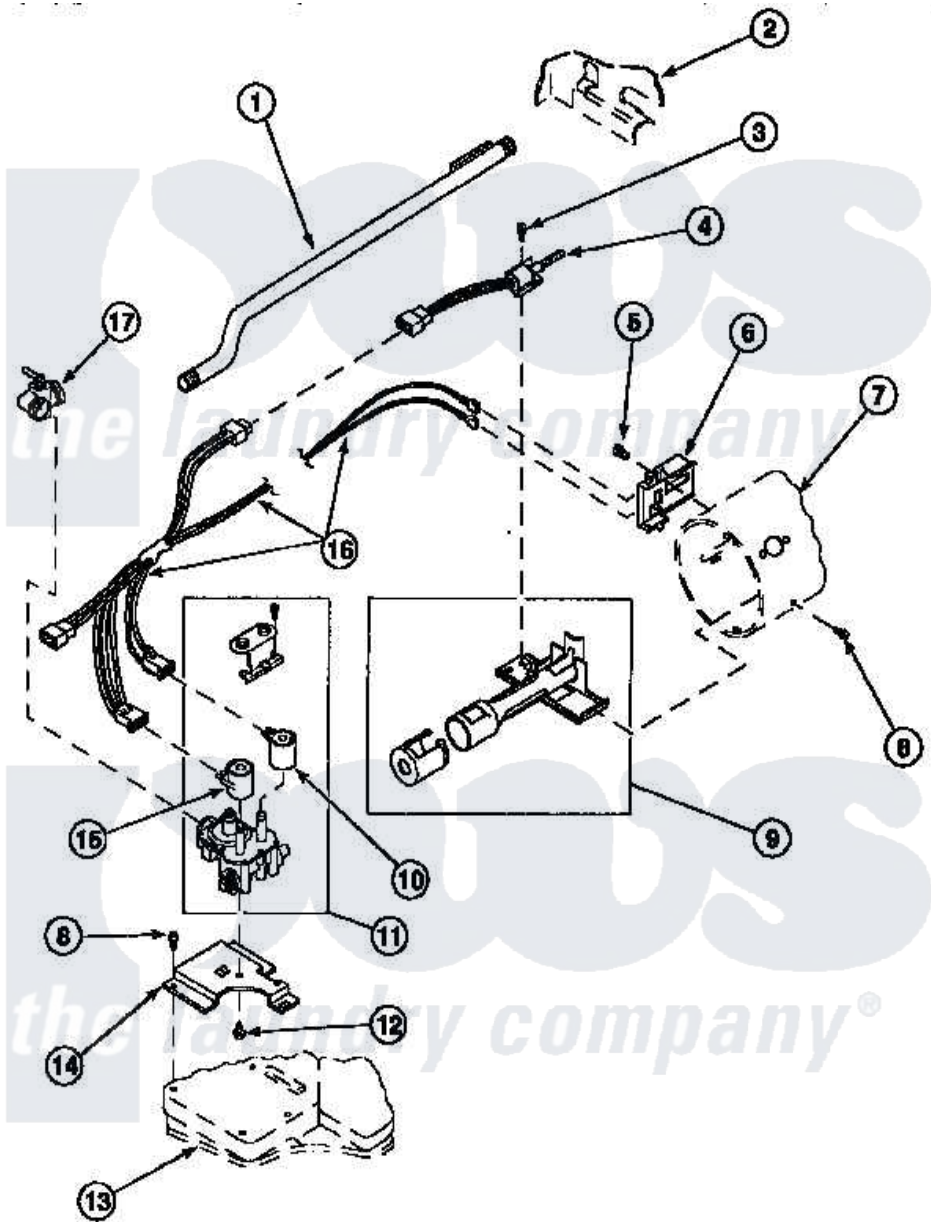

Amana CE4317L2 (BOM: PCE4317L2) 04 - GAS VALVE, IGNITER & GAS CONVERSION KITS

Amana Residential Amana CE4317L2 (BOM: PCE4317L2) Washer Parts Parts Diagram 04 - GAS VALVE, IGNITER & GAS CONVERSION KITS
 Click on the part number to view part

Item	Original Part Number	Replaced By	Status	Part Description
2	500001P		Not Available	(ADD LETTER BEFORE "P" IN PART
5	23222	3177991		Screw
8	501668	503688		Screw, 10B-16 X .34 I
13	500070			Base, Dryer
NI	502267		Not Available	WIRE HARNESS
"	501886		Not Available	HARNESS WIRE
"	501885		Not Available	HARNESS, WIRE