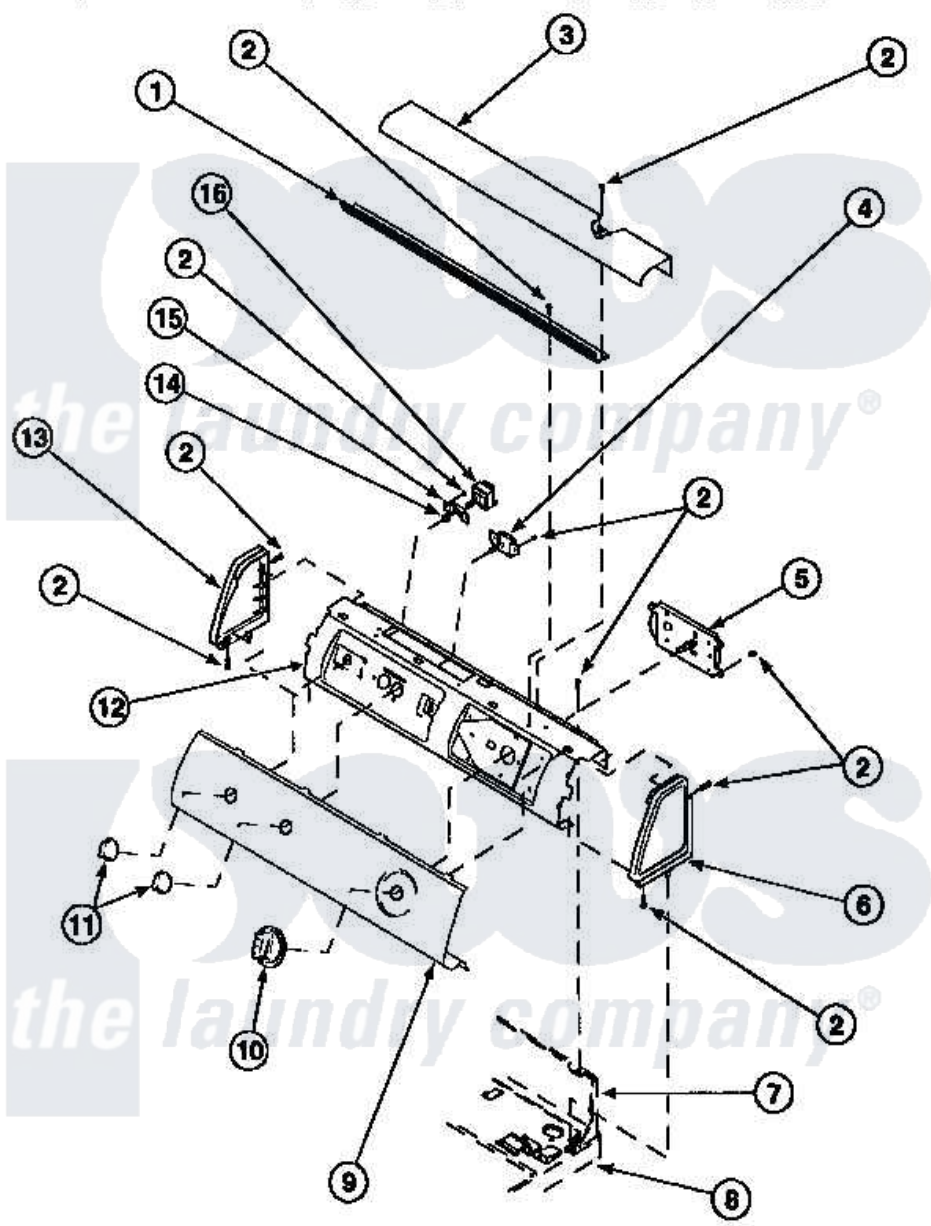

Amana CE4317L2 (BOM: PCE4317L2) 05 - GRAPHIC PANEL, CONTROL HOOD AND CONTROLS

Amana Residential Amana CE4317L2 (BOM: PCE4317L2) Washer Parts Parts Diagram 05 - GRAPHIC PANEL, CONTROL HOOD AND CONTROLS
 Click on the part number to view part

Item	Original Part Number	Replaced By	Status	Part Description
1	500305		Not Available	DIFFUSER W/OUT HOLE
2	501086	90767		Screw, 8A X 3/8 HeX Washer Head Tapping
3	500302		Not Available	COVER, TOP
4	500823			Signal, Rotary
5	502963			Timer, 3 Cycle
6	34815		Not Available	PANEL, END R.H. (BLK)
7	500343		Not Available	PANEL, BACK(HOME HOOD)
8	500085P		Not Available	(ADD LETTER L-L, W-W TO PART N
9	502206		Not Available	GRAPHIC PANEL
"	502208		Not Available	PANEL, GRAPHICS
"	502630		Not Available	GRAPHIC PANEL
10	500311	50220W		Knob, Timer
11	34847			Assembly, Knob-Rotary

12	500300	Not Available	BRACKET,CONTROL SUPPORT-MECH
13	34816		Panel, End
14	57584	Not Available	NUT
15	59704		Bracket, Switch Mount
16	Y61511	Not Available	SWITCH,FABRIC SELECTOR