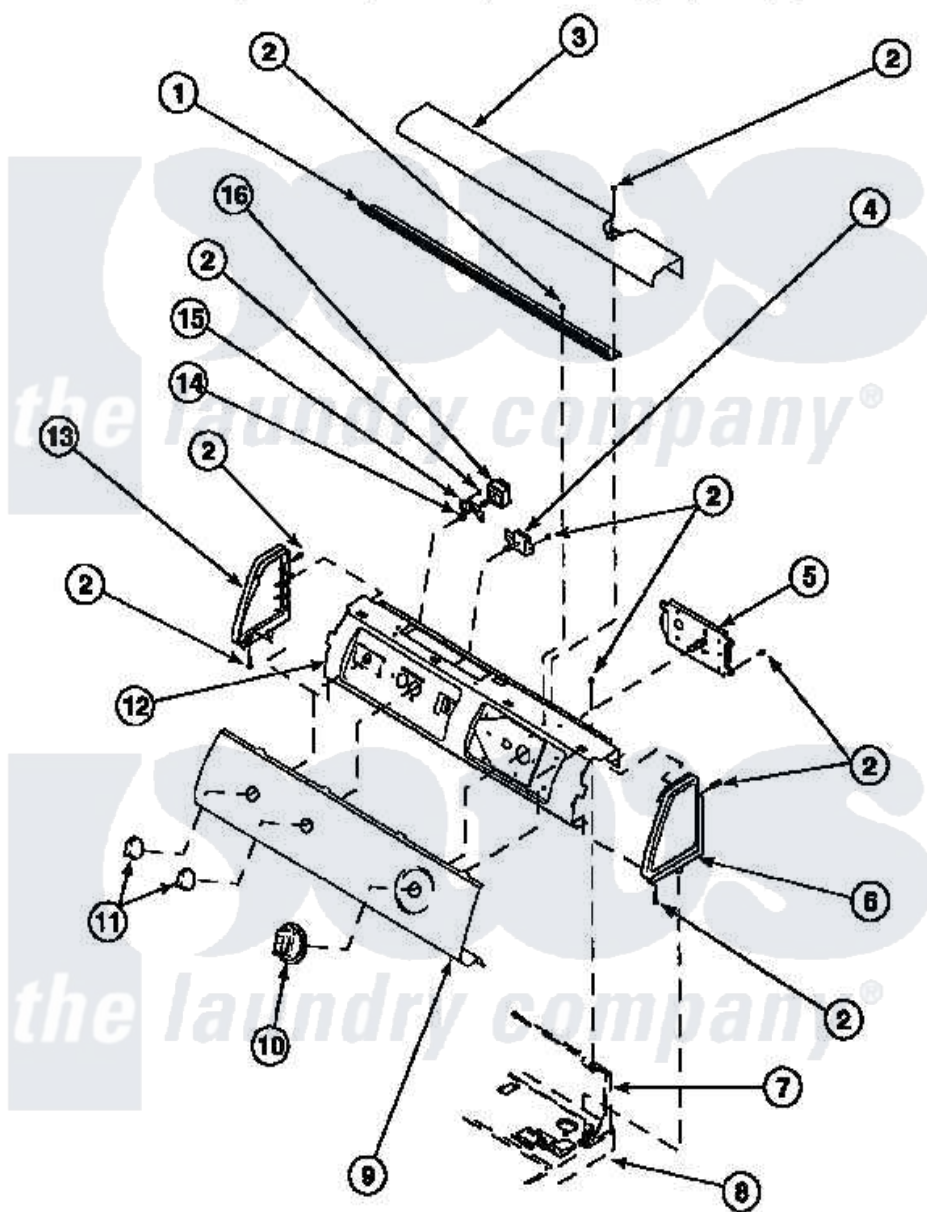

# Amana CE4317L2 (BOM: PCE4317L2) 06 - GRAPHIC PANEL, CONTROL HOOD AND CONTROLS

Amana Residential Amana CE4317L2 (BOM: PCE4317L2) Washer Parts Parts Diagram 06 - GRAPHIC PANEL, CONTROL HOOD AND CONTROLS  
 Click on the part number to view part

Item	Original Part Number	Replaced By	Status	Part Description
1	500305		Not Available	DIFFUSER W/OUT HOLE
2	501086	<a href="#">90767</a>		Screw, 8A X 3/8 HeX Washer Head Tapping
3	500302		Not Available	COVER, TOP
4	<a href="#">500823</a>			Signal, Rotary
5	501881		Not Available	TIMER
6	34815		Not Available	PANEL, END R.H. (BLK)
7	500343		Not Available	PANEL, BACK(HOME HOOD)
8	500085P		Not Available	(ADD LETTER L-L, W-W TO PART N
10	500311	<a href="#">502220W</a>		Knob, Timer
11	<a href="#">34847</a>			Assembly, Knob-Rotary
12	500300		Not Available	BRACKET, CONTROL SUPPORT-MECH
13	<a href="#">34816</a>			Panel, End
14	57584		Not Available	NUT