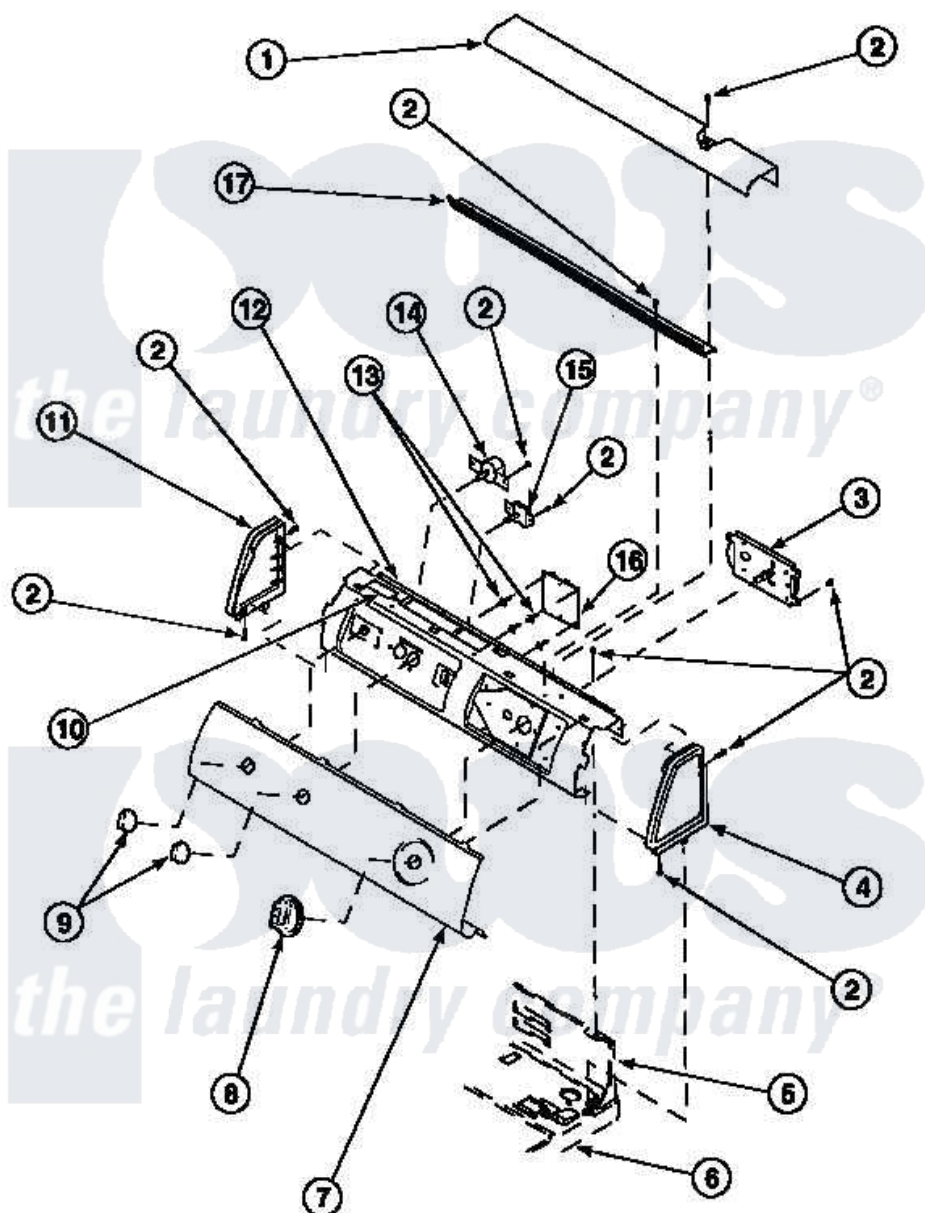

# Amana CE4317L2 (BOM: PCE4317L2) 07 - GRAPHIC PANEL, CONTROL HOOD AND CONTROLS

Amana Residential Amana CE4317L2 (BOM: PCE4317L2) Washer Parts Parts Diagram 07 - GRAPHIC PANEL, CONTROL HOOD AND CONTROLS  
 Click on the part number to view part

Item	Original Part Number	Replaced By	Status	Part Description
1	500302		Not Available	COVER, TOP
2	501086	<a href="#">90767</a>		Screw, 8A X 3/8 HeX Washer Head Tapping
3	501881		Not Available	TIMER
4	34815		Not Available	PANEL, END R.H. (BLK)
5	500343		Not Available	PANEL, BACK(HOME HOOD)
6	500085P		Not Available	(ADD LETTER L-L, W-W TO PART N
7	503127		Not Available	PANEL, GRAPHICS
8	500311	<a href="#">502220W</a>		Knob, Timer
9	<a href="#">34847</a>			Assembly, Knob-Rotary
11	<a href="#">34816</a>			Panel, End
12	500300		Not Available	BRACKET, CONTROL SUPPORT-MECH
15	<a href="#">500823</a>			Signal, Rotary
17	500305		Not Available	DIFFUSER W/OUT HOLE