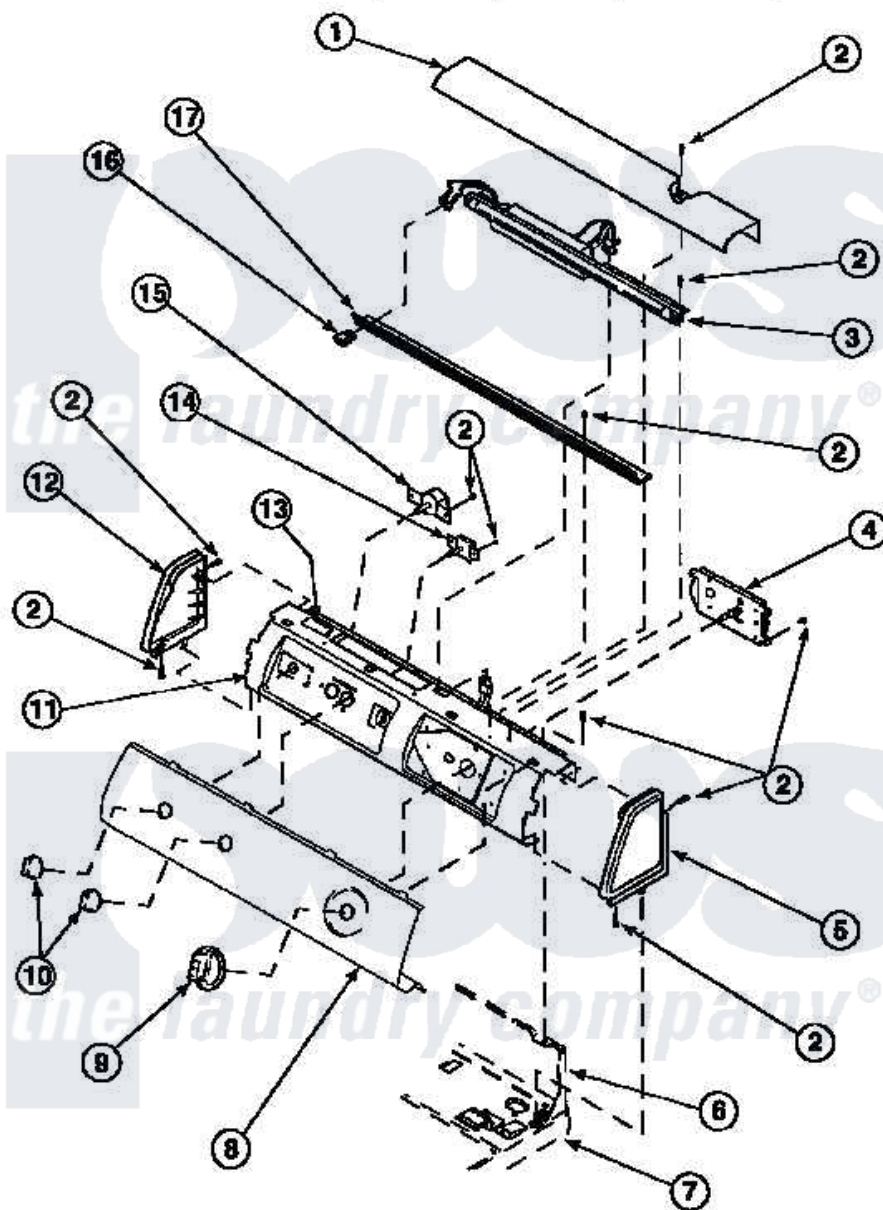

Amana CE4317L2 (BOM: PCE4317L2) 08 - GRAPHIC PANEL, CONTROL HOOD AND CONTROLS

Amana Residential Amana CE4317L2 (BOM: PCE4317L2) Washer Parts Parts Diagram 08 - GRAPHIC PANEL, CONTROL HOOD AND CONTROLS
 Click on the part number to view part

Item	Original Part Number	Replaced By	Status	Part Description
2	501086	90767		Screw, 8A X 3/8 HeX Washer Head Tapping
6	500343		Not Available	PANEL,BACK(HOME HOOD)
7	500085P		Not Available	(ADD LETTER L-L, W-W TO PART N
11	500300		Not Available	BRACKET,CONTROL SUPPORT-MECH
14	500823			Signal, Rotary